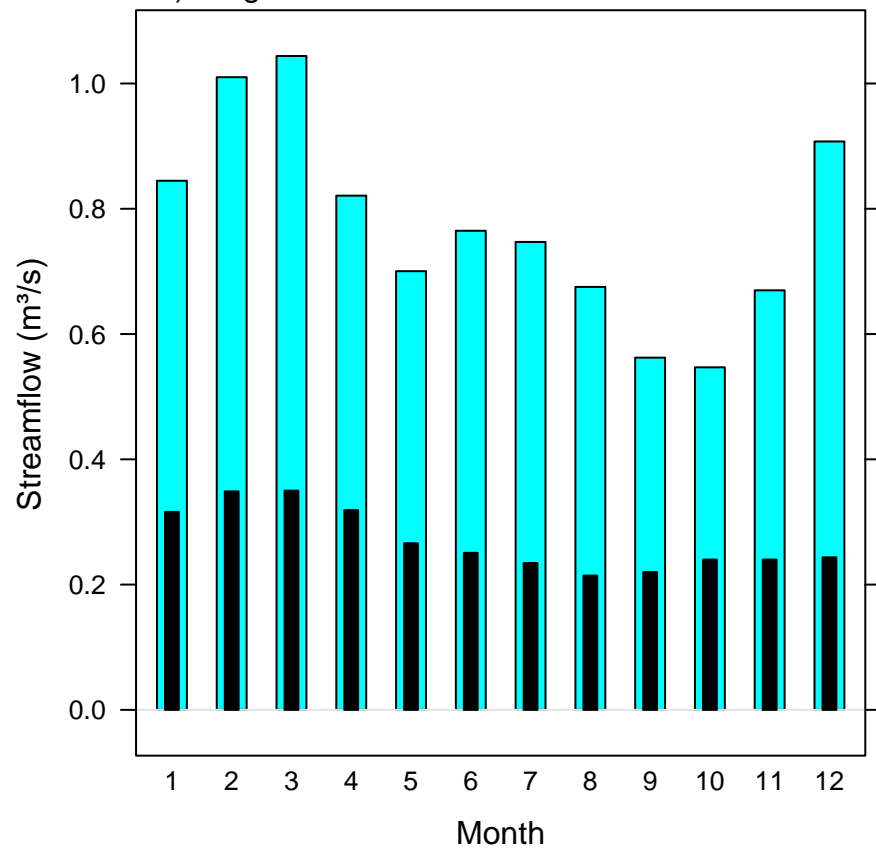

a) Ebensee at Langbathbach

b) Weg at river Isen

c) Schönenbach at Subersbach

d) St. Peter-Freienstein at Vordernberger Bach