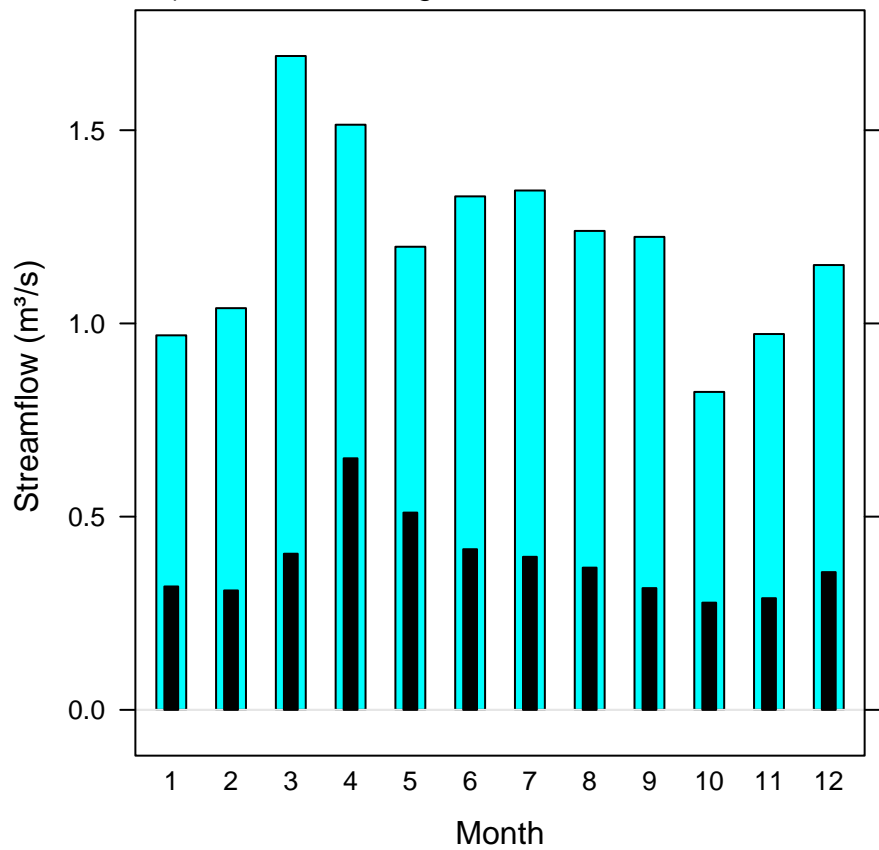

a) Ebensee at Langbathbach

b) Weg at river Isen

c) Schönenbach at Subersbach

d) St. Peter-Freienstein at Vordernberger Bach