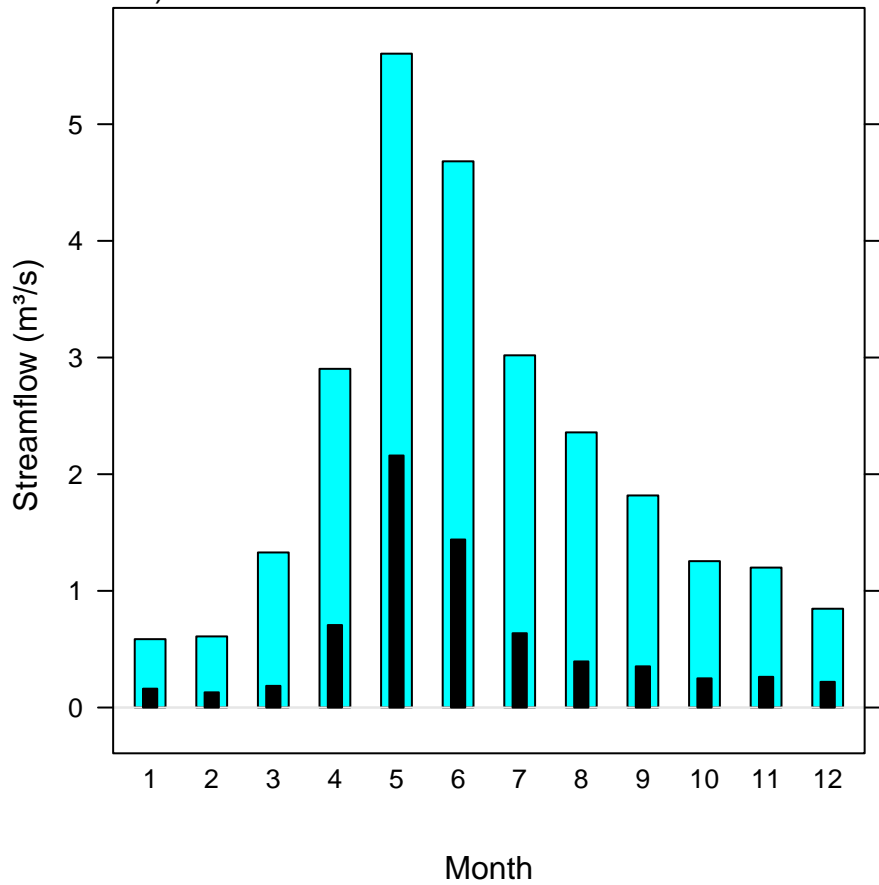

a) Ebensee at Langbathbach

b) Weg at river Isen

c) Schönenbach at Subersbach

d) St. Peter-Freienstein at Vordernberger Bach