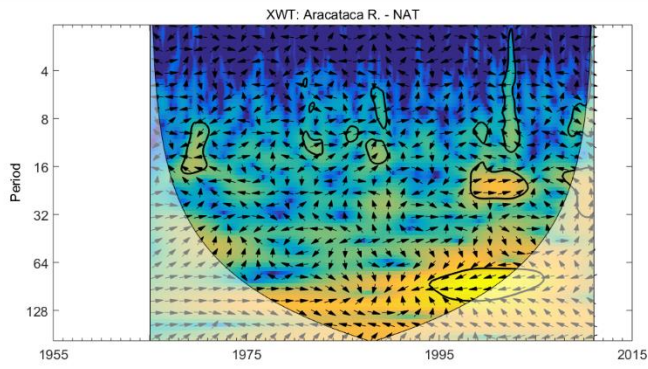

Fig. S1. Cross Wavelet Transform (XWT) and Wavelet Coherence (WTC) between CAR and the Fundación, Aracataca, and Frío rivers.

Fig. S2. Cross Wavelet Transform (XWT) and Wavelet Coherence (WTC) between CAR and the Gaira, Palomino, and Ranchería rivers.

Fig. S3. Cross Wavelet Transform (XWT) and Wavelet Coherence (WTC) between MEI and the Fundación, Aracataca, and Frío rivers.

Fig. S4. Cross Wavelet Transform (XWT) and Wavelet Coherence (WTC) between MEI and the Gaira, Palomino, and Ranchería rivers.

Fig. S5. Cross Wavelet Transform (XWT) and Wavelet Coherence (WTC) between NAT and the Fundación, Aracataca, and Frío rivers.

Fig. S6. Cross Wavelet Transform (XWT) and Wavelet Coherence (WTC) between NAT and the Gaira, Palomino, and Ranchería rivers.