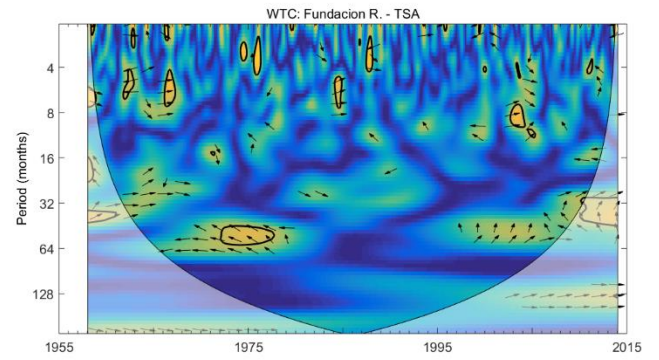

Fig. S5. Cross Wavelet Transform (XWT) and Wavelet Coherence (WTC) between NAT and the Fundación, Aracataca, and Frío rivers.

Fig. S6. Cross Wavelet Transform (XWT) and Wavelet Coherence (WTC) between NAT and the Gaira, Palomino, and Ranchería rivers.

Fig. S7. Cross Wavelet Transform (XWT) and Wavelet Coherence (WTC) between SOI and the Fundación, Aracataca, and Frío rivers.

Fig. S8. Cross Wavelet Transform (XWT) and Wavelet Coherence (WTC) between SOI and the Gaira, Palomino, and Ranchería rivers.

Fig. S9. Cross Wavelet Transform (XWT) and Wavelet Coherence (WTC) between TSA and the Fundación, Aracataca, and Frío rivers.

Fig. S10. Cross Wavelet Transform (XWT) and Wavelet Coherence (WTC) between TSA and the Gaira, Palomino, and Ranchería rivers.