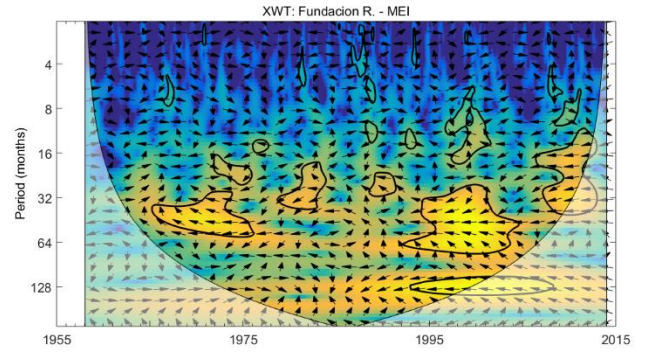

Fig. S1. Cross Wavelet Transform (XWT) and Wavelet Coherence (WTC) between CAR and the Fundación, Aracataca, and Frío rivers.

Fig. S2. Cross Wavelet Transform (XWT) and Wavelet Coherence (WTC) between CAR and the Gaira, Palomino, and Ranchería rivers.

Fig. S3. Cross Wavelet Transform (XWT) and Wavelet Coherence (WTC) between MEI and the Fundación, Aracataca, and Frío rivers.

Fig. S4. Cross Wavelet Transform (XWT) and Wavelet Coherence (WTC) between MEI and the Gaira, Palomino, and Ranchería rivers.

Fig. S5. Cross Wavelet Transform (XWT) and Wavelet Coherence (WTC) between NAT and the Fundación, Aracataca, and Frío rivers.

Fig. S6. Cross Wavelet Transform (XWT) and Wavelet Coherence (WTC) between NAT and the Gaira, Palomino, and Ranchería rivers.