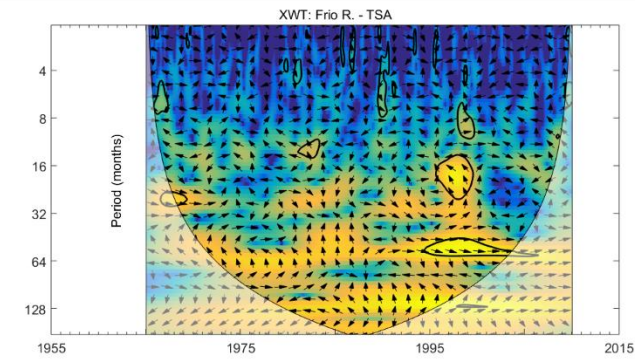

Fig. S5. Cross Wavelet Transform (XWT) and Wavelet Coherence (WTC) between NAT and the Fundación, Aracataca, and Frío rivers.

Fig. S6. Cross Wavelet Transform (XWT) and Wavelet Coherence (WTC) between NAT and the Gaira, Palomino, and Ranchería rivers.

Fig. S7. Cross Wavelet Transform (XWT) and Wavelet Coherence (WTC) between SOI and the Fundación, Aracataca, and Frío rivers.

Fig. S8. Cross Wavelet Transform (XWT) and Wavelet Coherence (WTC) between SOI and the Gaira, Palomino, and Ranchería rivers.

Fig. S9. Cross Wavelet Transform (XWT) and Wavelet Coherence (WTC) between TSA and the Fundación, Aracataca, and Frío rivers.

Fig. S10. Cross Wavelet Transform (XWT) and Wavelet Coherence (WTC) between TSA and the Gaira, Palomino, and Ranchería rivers.