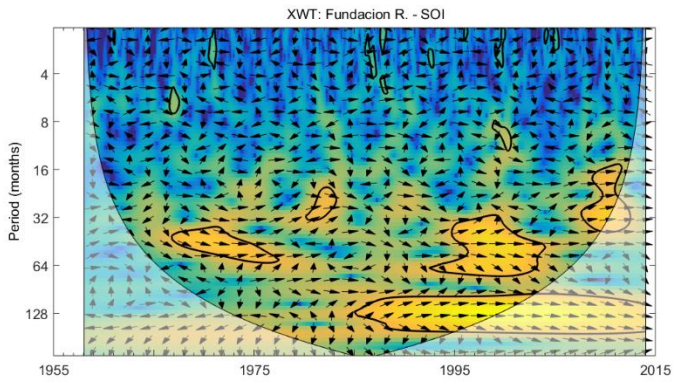

Fig. S3. Cross Wavelet Transform (XWT) and Wavelet Coherence (WTC) between MEI and the Fundación, Aracataca, and Frío rivers.

Fig. S4. Cross Wavelet Transform (XWT) and Wavelet Coherence (WTC) between MEI and the Gaira, Palomino, and Ranchería rivers.

Fig. S5. Cross Wavelet Transform (XWT) and Wavelet Coherence (WTC) between NAT and the Fundación, Aracataca, and Frío rivers.

Fig. S6. Cross Wavelet Transform (XWT) and Wavelet Coherence (WTC) between NAT and the Gaira, Palomino, and Ranchería rivers.

Fig. S7. Cross Wavelet Transform (XWT) and Wavelet Coherence (WTC) between SOI and the Fundación, Aracataca, and Frío rivers.

Fig. S8. Cross Wavelet Transform (XWT) and Wavelet Coherence (WTC) between SOI and the Gaira, Palomino, and Ranchería rivers.