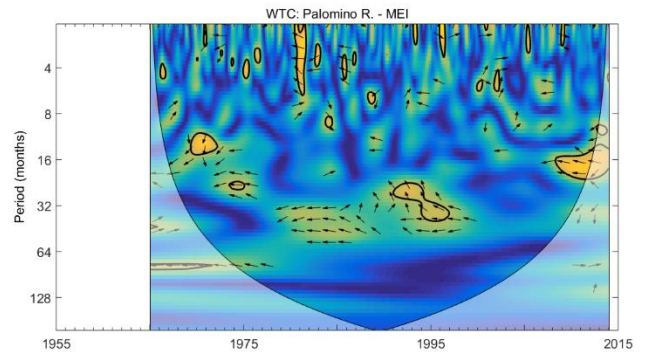

Fig. S1. Cross Wavelet Transform (XWT) and Wavelet Coherence (WTC) between CAR and the Fundación, Aracataca, and Frío rivers.

Fig. S2. Cross Wavelet Transform (XWT) and Wavelet Coherence (WTC) between CAR and the Gaira, Palomino, and Ranchería rivers.

Fig. S3. Cross Wavelet Transform (XWT) and Wavelet Coherence (WTC) between MEI and the Fundación, Aracataca, and Frío rivers.

Fig. S4. Cross Wavelet Transform (XWT) and Wavelet Coherence (WTC) between MEI and the Gaira, Palomino, and Ranchería rivers.

Fig. S5. Cross Wavelet Transform (XWT) and Wavelet Coherence (WTC) between NAT and the Fundación, Aracataca, and Frío rivers.

Fig. S6. Cross Wavelet Transform (XWT) and Wavelet Coherence (WTC) between NAT and the Gaira, Palomino, and Ranchería rivers.

Fig. S9. Cross Wavelet Transform (XWT) and Wavelet Coherence (WTC) between TSA and the Fundación, Aracataca, and Frío rivers.

Fig. S10. Cross Wavelet Transform (XWT) and Wavelet Coherence (WTC) between TSA and the Gaira, Palomino, and Ranchería rivers.