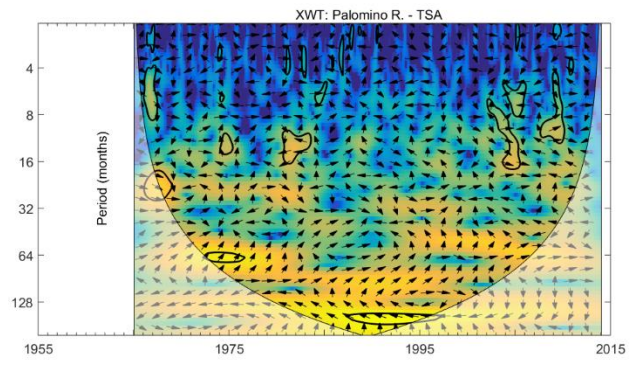

Fig. S5. Cross Wavelet Transform (XWT) and Wavelet Coherence (WTC) between NAT and the Fundación, Aracataca, and Frío rivers.

Fig. S6. Cross Wavelet Transform (XWT) and Wavelet Coherence (WTC) between NAT and the Gaira, Palomino, and Ranchería rivers.

Fig. S7. Cross Wavelet Transform (XWT) and Wavelet Coherence (WTC) between SOI and the Fundación, Aracataca, and Frío rivers.

Fig. S8. Cross Wavelet Transform (XWT) and Wavelet Coherence (WTC) between SOI and the Gaira, Palomino, and Ranchería rivers.

Fig. S9. Cross Wavelet Transform (XWT) and Wavelet Coherence (WTC) between TSA and the Fundación, Aracataca, and Frío rivers.

Fig. S10. Cross Wavelet Transform (XWT) and Wavelet Coherence (WTC) between TSA and the Gaira, Palomino, and Ranchería rivers.