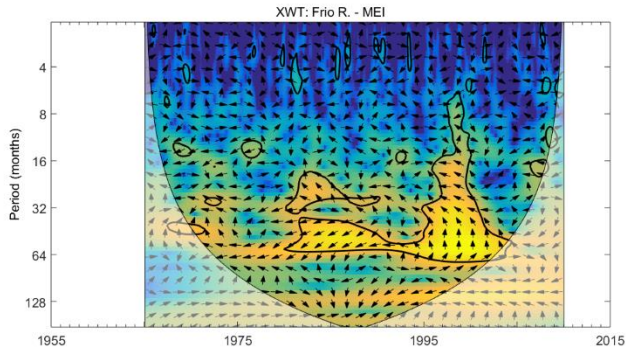

Fig. S1. Cross Wavelet Transform (XWT) and Wavelet Coherence (WTC) between CAR and the Fundación, Aracataca, and Frío rivers.

Fig. S2. Cross Wavelet Transform (XWT) and Wavelet Coherence (WTC) between CAR and the Gaira, Palomino, and Ranchería rivers.

Fig. S3. Cross Wavelet Transform (XWT) and Wavelet Coherence (WTC) between MEI and the Fundación, Aracataca, and Frío rivers.

Fig. S4. Cross Wavelet Transform (XWT) and Wavelet Coherence (WTC) between MEI and the Gaira, Palomino, and Ranchería rivers.

Fig. S5. Cross Wavelet Transform (XWT) and Wavelet Coherence (WTC) between NAT and the Fundación, Aracataca, and Frío rivers.

Fig. S6. Cross Wavelet Transform (XWT) and Wavelet Coherence (WTC) between NAT and the Gaira, Palomino, and Ranchería rivers.

Fig. S9. Cross Wavelet Transform (XWT) and Wavelet Coherence (WTC) between TSA and the Fundación, Aracataca, and Frío rivers.

Fig. S10. Cross Wavelet Transform (XWT) and Wavelet Coherence (WTC) between TSA and the Gaira, Palomino, and Ranchería rivers.