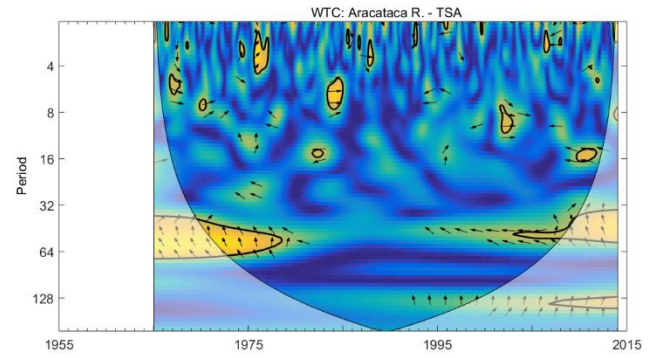

Fig. S5. Cross Wavelet Transform (XWT) and Wavelet Coherence (WTC) between NAT and the Fundación, Aracataca, and Frío rivers.

Fig. S6. Cross Wavelet Transform (XWT) and Wavelet Coherence (WTC) between NAT and the Gaira, Palomino, and Ranchería rivers.

Fig. S7. Cross Wavelet Transform (XWT) and Wavelet Coherence (WTC) between SOI and the Fundación, Aracataca, and Frío rivers.

Fig. S8. Cross Wavelet Transform (XWT) and Wavelet Coherence (WTC) between SOI and the Gaira, Palomino, and Ranchería rivers.

Fig. S9. Cross Wavelet Transform (XWT) and Wavelet Coherence (WTC) between TSA and the Fundación, Aracataca, and Frío rivers.

Fig. S10. Cross Wavelet Transform (XWT) and Wavelet Coherence (WTC) between TSA and the Gaira, Palomino, and Ranchería rivers.