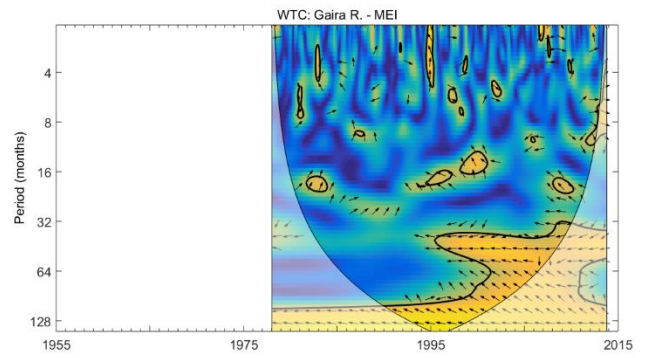

Fig. S1. Cross Wavelet Transform (XWT) and Wavelet Coherence (WTC) between CAR and the Fundación, Aracataca, and Frío rivers.

Fig. S2. Cross Wavelet Transform (XWT) and Wavelet Coherence (WTC) between CAR and the Gaira, Palomino, and Ranchería rivers.

Fig. S3. Cross Wavelet Transform (XWT) and Wavelet Coherence (WTC) between MEI and the Fundación, Aracataca, and Frío rivers.

Fig. S4. Cross Wavelet Transform (XWT) and Wavelet Coherence (WTC) between MEI and the Gaira, Palomino, and Ranchería rivers.

Fig. S5. Cross Wavelet Transform (XWT) and Wavelet Coherence (WTC) between NAT and the Fundación, Aracataca, and Frío rivers.

Fig. S6. Cross Wavelet Transform (XWT) and Wavelet Coherence (WTC) between NAT and the Gaira, Palomino, and Ranchería rivers.