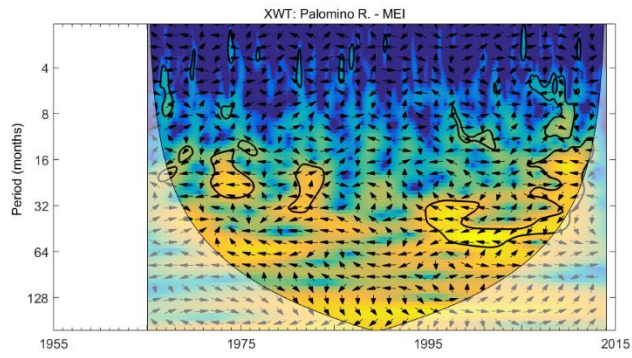

Fig. S1. Cross Wavelet Transform (XWT) and Wavelet Coherence (WTC) between CAR and the Fundación, Aracataca, and Frío rivers.

Fig. S2. Cross Wavelet Transform (XWT) and Wavelet Coherence (WTC) between CAR and the Gaira, Palomino, and Ranchería rivers.

Fig. S3. Cross Wavelet Transform (XWT) and Wavelet Coherence (WTC) between MEI and the Fundación, Aracataca, and Frío rivers.

Fig. S4. Cross Wavelet Transform (XWT) and Wavelet Coherence (WTC) between MEI and the Gaira, Palomino, and Ranchería rivers.

Fig. S5. Cross Wavelet Transform (XWT) and Wavelet Coherence (WTC) between NAT and the Fundación, Aracataca, and Frío rivers.

Fig. S6. Cross Wavelet Transform (XWT) and Wavelet Coherence (WTC) between NAT and the Gaira, Palomino, and Ranchería rivers.