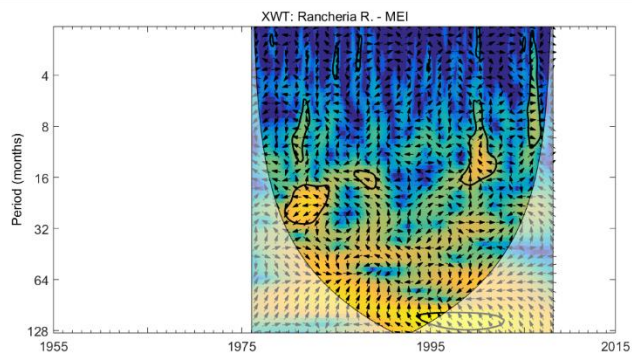

Fig. S1. Cross Wavelet Transform (XWT) and Wavelet Coherence (WTC) between CAR and the Fundación, Aracataca, and Frío rivers.

Fig. S2. Cross Wavelet Transform (XWT) and Wavelet Coherence (WTC) between CAR and the Gaira, Palomino, and Ranchería rivers.

Fig. S3. Cross Wavelet Transform (XWT) and Wavelet Coherence (WTC) between MEI and the Fundación, Aracataca, and Frío rivers.

Fig. S4. Cross Wavelet Transform (XWT) and Wavelet Coherence (WTC) between MEI and the Gaira, Palomino, and Ranchería rivers.

Fig. S5. Cross Wavelet Transform (XWT) and Wavelet Coherence (WTC) between NAT and the Fundación, Aracataca, and Frío rivers.

Fig. S6. Cross Wavelet Transform (XWT) and Wavelet Coherence (WTC) between NAT and the Gaira, Palomino, and Ranchería rivers.