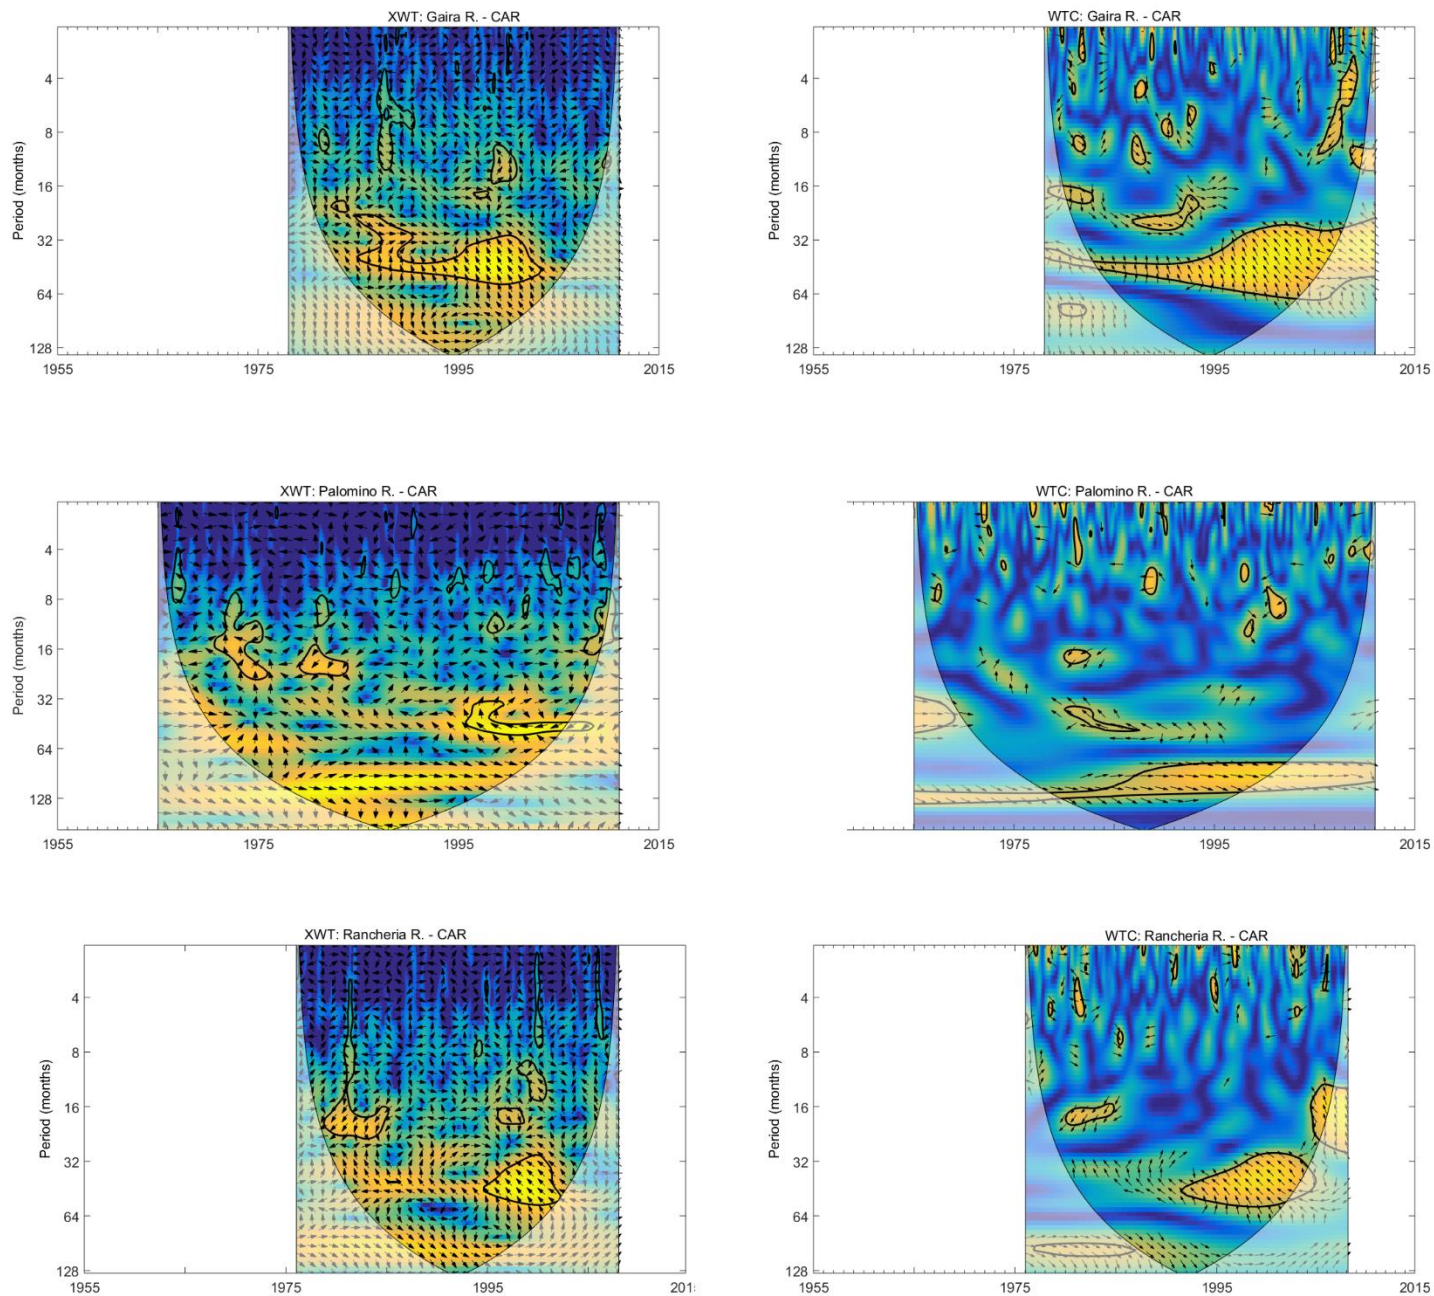

Fig. S1. Cross Wavelet Transform (XWT) and Wavelet Coherence (WTC) between CAR and the Fundación, Aracataca, and Frío rivers.

Fig. S2. Cross Wavelet Transform (XWT) and Wavelet Coherence (WTC) between CAR and the Gaira, Palomino, and Ranchería rivers.

Fig. S3. Cross Wavelet Transform (XWT) and Wavelet Coherence (WTC) between MEI and the Fundación, Aracataca, and Frío rivers.

Fig. S4. Cross Wavelet Transform (XWT) and Wavelet Coherence (WTC) between MEI and the Gaira, Palomino, and Ranchería rivers.

Fig. S5. Cross Wavelet Transform (XWT) and Wavelet Coherence (WTC) between NAT and the Fundación, Aracataca, and Frío rivers.

Fig. S6. Cross Wavelet Transform (XWT) and Wavelet Coherence (WTC) between NAT and the Gaira, Palomino, and Ranchería rivers.

Fig. S9. Cross Wavelet Transform (XWT) and Wavelet Coherence (WTC) between TSA and the Fundación, Aracataca, and Frío rivers.

Fig. S10. Cross Wavelet Transform (XWT) and Wavelet Coherence (WTC) between TSA and the Gaira, Palomino, and Ranchería rivers.