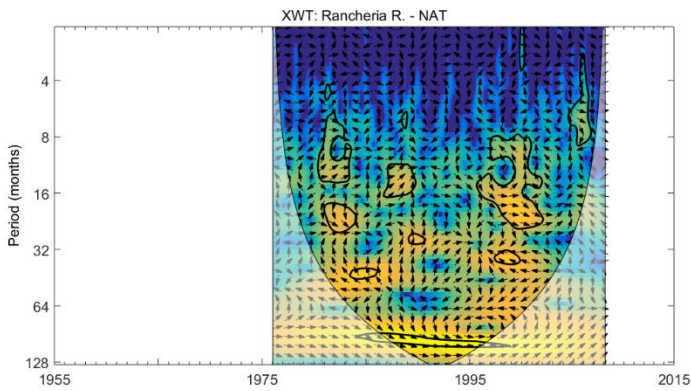

Fig. S3. Cross Wavelet Transform (XWT) and Wavelet Coherence (WTC) between MEI and the Fundación, Aracataca, and Frío rivers.

Fig. S4. Cross Wavelet Transform (XWT) and Wavelet Coherence (WTC) between MEI and the Gaira, Palomino, and Ranchería rivers.

Fig. S5. Cross Wavelet Transform (XWT) and Wavelet Coherence (WTC) between NAT and the Fundación, Aracataca, and Frío rivers.

Fig. S6. Cross Wavelet Transform (XWT) and Wavelet Coherence (WTC) between NAT and the Gaira, Palomino, and Ranchería rivers.

Fig. S7. Cross Wavelet Transform (XWT) and Wavelet Coherence (WTC) between SOI and the Fundación, Aracataca, and Frío rivers.

Fig. S8. Cross Wavelet Transform (XWT) and Wavelet Coherence (WTC) between SOI and the Gaira, Palomino, and Ranchería rivers.