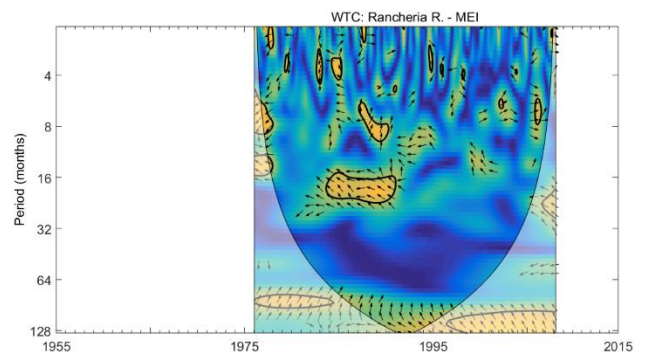

Fig. S1. Cross Wavelet Transform (XWT) and Wavelet Coherence (WTC) between CAR and the Fundación, Aracataca, and Frío rivers.

Fig. S2. Cross Wavelet Transform (XWT) and Wavelet Coherence (WTC) between CAR and the Gaira, Palomino, and Ranchería rivers.

Fig. S3. Cross Wavelet Transform (XWT) and Wavelet Coherence (WTC) between MEI and the Fundación, Aracataca, and Frío rivers.

Fig. S4. Cross Wavelet Transform (XWT) and Wavelet Coherence (WTC) between MEI and the Gaira, Palomino, and Ranchería rivers.

Fig. S5. Cross Wavelet Transform (XWT) and Wavelet Coherence (WTC) between NAT and the Fundación, Aracataca, and Frío rivers.

Fig. S6. Cross Wavelet Transform (XWT) and Wavelet Coherence (WTC) between NAT and the Gaira, Palomino, and Ranchería rivers.