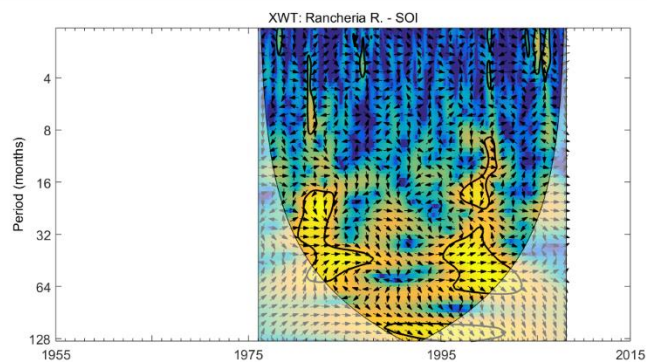

Fig. S5. Cross Wavelet Transform (XWT) and Wavelet Coherence (WTC) between NAT and the Fundación, Aracataca, and Frío rivers.

Fig. S6. Cross Wavelet Transform (XWT) and Wavelet Coherence (WTC) between NAT and the Gaira, Palomino, and Ranchería rivers.

Fig. S7. Cross Wavelet Transform (XWT) and Wavelet Coherence (WTC) between SOI and the Fundación, Aracataca, and Frío rivers.

Fig. S8. Cross Wavelet Transform (XWT) and Wavelet Coherence (WTC) between SOI and the Gaira, Palomino, and Ranchería rivers.

Fig. S9. Cross Wavelet Transform (XWT) and Wavelet Coherence (WTC) between TSA and the Fundación, Aracataca, and Frío rivers.

Fig. S10. Cross Wavelet Transform (XWT) and Wavelet Coherence (WTC) between TSA and the Gaira, Palomino, and Ranchería rivers.