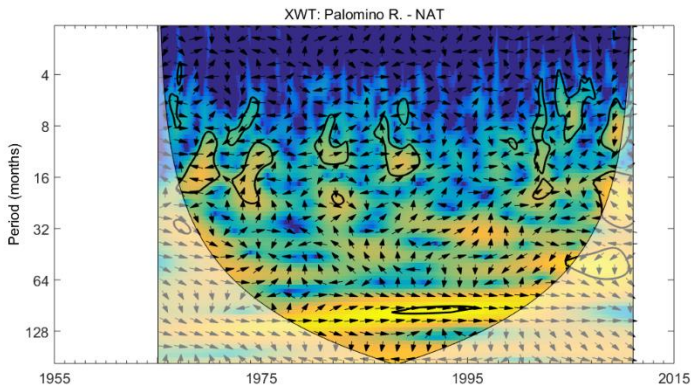

Fig. S3. Cross Wavelet Transform (XWT) and Wavelet Coherence (WTC) between MEI and the Fundación, Aracataca, and Frío rivers.

Fig. S4. Cross Wavelet Transform (XWT) and Wavelet Coherence (WTC) between MEI and the Gaira, Palomino, and Ranchería rivers.

Fig. S5. Cross Wavelet Transform (XWT) and Wavelet Coherence (WTC) between NAT and the Fundación, Aracataca, and Frío rivers.

Fig. S6. Cross Wavelet Transform (XWT) and Wavelet Coherence (WTC) between NAT and the Gaira, Palomino, and Ranchería rivers.

Fig. S7. Cross Wavelet Transform (XWT) and Wavelet Coherence (WTC) between SOI and the Fundación, Aracataca, and Frío rivers.

Fig. S8. Cross Wavelet Transform (XWT) and Wavelet Coherence (WTC) between SOI and the Gaira, Palomino, and Ranchería rivers.