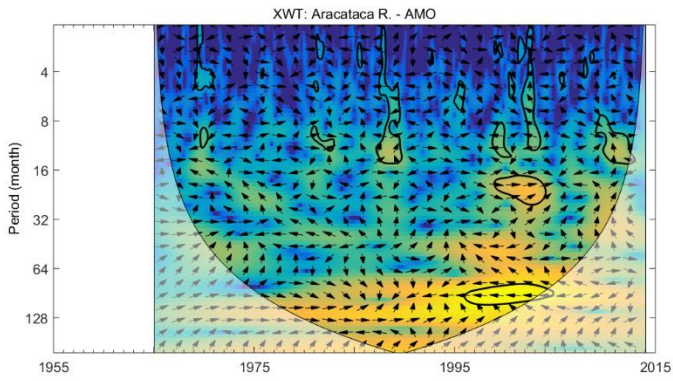

Fig. S3. Cross Wavelet Transform (XWT) and Wavelet Coherence (WTC) between MEI and the Fundación, Aracataca, and Frío rivers.

Fig. S4. Cross Wavelet Transform (XWT) and Wavelet Coherence (WTC) between MEI and the Gaira, Palomino, and Ranchería rivers.

Fig. S5. Cross Wavelet Transform (XWT) and Wavelet Coherence (WTC) between NAT and the Fundación, Aracataca, and Frío rivers.

Fig. S6. Cross Wavelet Transform (XWT) and Wavelet Coherence (WTC) between NAT and the Gaira, Palomino, and Ranchería rivers.

Fig. S7. Cross Wavelet Transform (XWT) and Wavelet Coherence (WTC) between SOI and the Fundación, Aracataca, and Frío rivers.

Fig. S8. Cross Wavelet Transform (XWT) and Wavelet Coherence (WTC) between SOI and the Gaira, Palomino, and Ranchería rivers.