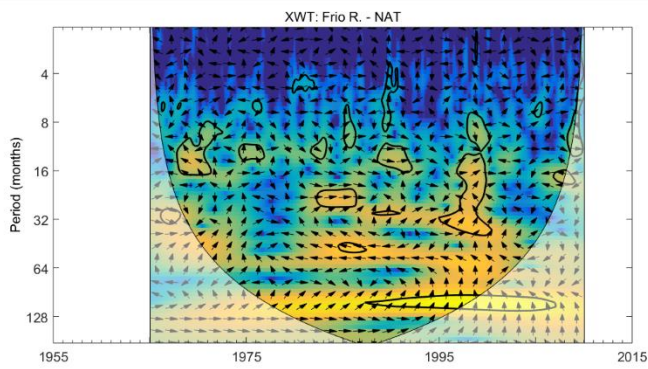

Fig. S1. Cross Wavelet Transform (XWT) and Wavelet Coherence (WTC) between CAR and the Fundación, Aracataca, and Frío rivers.

Fig. S2. Cross Wavelet Transform (XWT) and Wavelet Coherence (WTC) between CAR and the Gaira, Palomino, and Ranchería rivers.

Fig. S3. Cross Wavelet Transform (XWT) and Wavelet Coherence (WTC) between MEI and the Fundación, Aracataca, and Frío rivers.

Fig. S4. Cross Wavelet Transform (XWT) and Wavelet Coherence (WTC) between MEI and the Gaira, Palomino, and Ranchería rivers.

Fig. S5. Cross Wavelet Transform (XWT) and Wavelet Coherence (WTC) between NAT and the Fundación, Aracataca, and Frío rivers.

Fig. S6. Cross Wavelet Transform (XWT) and Wavelet Coherence (WTC) between NAT and the Gaira, Palomino, and Ranchería rivers.