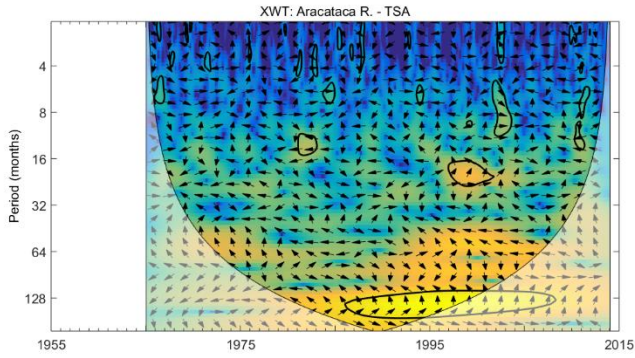

Fig. S5. Cross Wavelet Transform (XWT) and Wavelet Coherence (WTC) between NAT and the Fundación, Aracataca, and Frío rivers.

Fig. S6. Cross Wavelet Transform (XWT) and Wavelet Coherence (WTC) between NAT and the Gaira, Palomino, and Ranchería rivers.

Fig. S7. Cross Wavelet Transform (XWT) and Wavelet Coherence (WTC) between SOI and the Fundación, Aracataca, and Frío rivers.

Fig. S8. Cross Wavelet Transform (XWT) and Wavelet Coherence (WTC) between SOI and the Gaira, Palomino, and Ranchería rivers.

Fig. S9. Cross Wavelet Transform (XWT) and Wavelet Coherence (WTC) between TSA and the Fundación, Aracataca, and Frío rivers.

Fig. S10. Cross Wavelet Transform (XWT) and Wavelet Coherence (WTC) between TSA and the Gaira, Palomino, and Ranchería rivers.