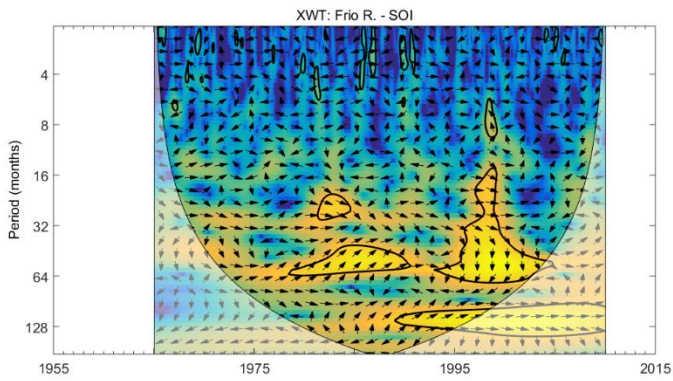

Fig. S3. Cross Wavelet Transform (XWT) and Wavelet Coherence (WTC) between MEI and the Fundación, Aracataca, and Frío rivers.

Fig. S4. Cross Wavelet Transform (XWT) and Wavelet Coherence (WTC) between MEI and the Gaira, Palomino, and Ranchería rivers.

Fig. S5. Cross Wavelet Transform (XWT) and Wavelet Coherence (WTC) between NAT and the Fundación, Aracataca, and Frío rivers.

Fig. S6. Cross Wavelet Transform (XWT) and Wavelet Coherence (WTC) between NAT and the Gaira, Palomino, and Ranchería rivers.

Fig. S7. Cross Wavelet Transform (XWT) and Wavelet Coherence (WTC) between SOI and the Fundación, Aracataca, and Frío rivers.

Fig. S8. Cross Wavelet Transform (XWT) and Wavelet Coherence (WTC) between SOI and the Gaira, Palomino, and Ranchería rivers.