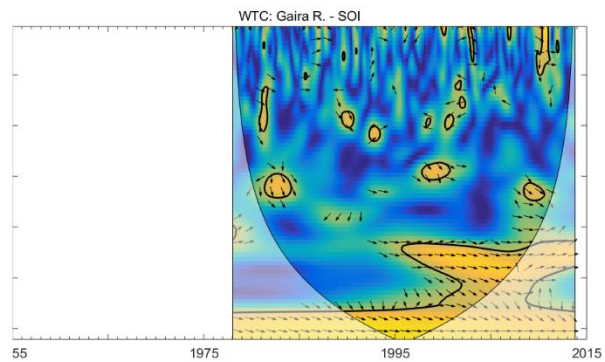

Fig. S5. Cross Wavelet Transform (XWT) and Wavelet Coherence (WTC) between NAT and the Fundación, Aracataca, and Frío rivers.

Fig. S6. Cross Wavelet Transform (XWT) and Wavelet Coherence (WTC) between NAT and the Gaira, Palomino, and Ranchería rivers.

Fig. S7. Cross Wavelet Transform (XWT) and Wavelet Coherence (WTC) between SOI and the Fundación, Aracataca, and Frío rivers.

Fig. S8. Cross Wavelet Transform (XWT) and Wavelet Coherence (WTC) between SOI and the Gaira, Palomino, and Ranchería rivers.

Fig. S9. Cross Wavelet Transform (XWT) and Wavelet Coherence (WTC) between TSA and the Fundación, Aracataca, and Frío rivers.

Fig. S10. Cross Wavelet Transform (XWT) and Wavelet Coherence (WTC) between TSA and the Gaira, Palomino, and Ranchería rivers.