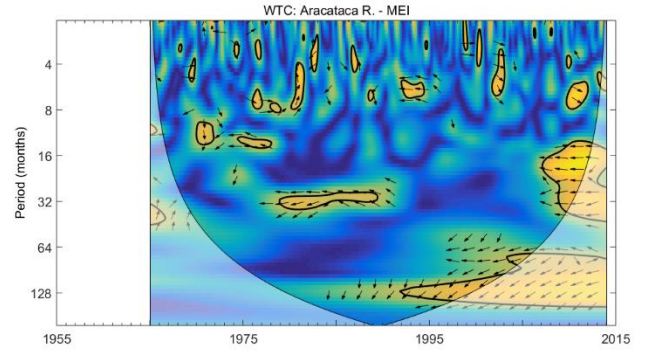

Fig. S1. Cross Wavelet Transform (XWT) and Wavelet Coherence (WTC) between CAR and the Fundación, Aracataca, and Frío rivers.

Fig. S2. Cross Wavelet Transform (XWT) and Wavelet Coherence (WTC) between CAR and the Gaira, Palomino, and Ranchería rivers.

Fig. S3. Cross Wavelet Transform (XWT) and Wavelet Coherence (WTC) between MEI and the Fundación, Aracataca, and Frío rivers.

Fig. S4. Cross Wavelet Transform (XWT) and Wavelet Coherence (WTC) between MEI and the Gaira, Palomino, and Ranchería rivers.

Fig. S5. Cross Wavelet Transform (XWT) and Wavelet Coherence (WTC) between NAT and the Fundación, Aracataca, and Frío rivers.

Fig. S6. Cross Wavelet Transform (XWT) and Wavelet Coherence (WTC) between NAT and the Gaira, Palomino, and Ranchería rivers.

Fig. S9. Cross Wavelet Transform (XWT) and Wavelet Coherence (WTC) between TSA and the Fundación, Aracataca, and Frío rivers.

Fig. S10. Cross Wavelet Transform (XWT) and Wavelet Coherence (WTC) between TSA and the Gaira, Palomino, and Ranchería rivers.