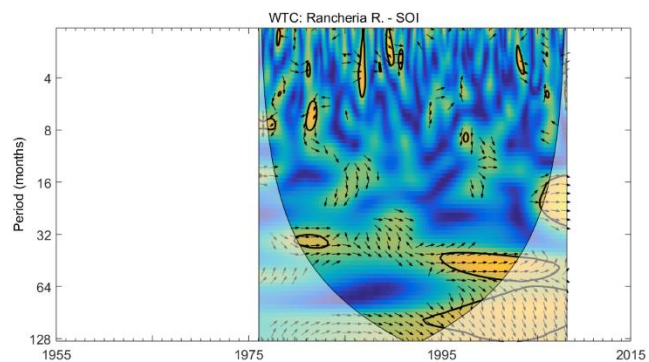

Fig. S5. Cross Wavelet Transform (XWT) and Wavelet Coherence (WTC) between NAT and the Fundación, Aracataca, and Frío rivers.

Fig. S6. Cross Wavelet Transform (XWT) and Wavelet Coherence (WTC) between NAT and the Gaira, Palomino, and Ranchería rivers.

Fig. S7. Cross Wavelet Transform (XWT) and Wavelet Coherence (WTC) between SOI and the Fundación, Aracataca, and Frío rivers.

Fig. S8. Cross Wavelet Transform (XWT) and Wavelet Coherence (WTC) between SOI and the Gaira, Palomino, and Ranchería rivers.

Fig. S9. Cross Wavelet Transform (XWT) and Wavelet Coherence (WTC) between TSA and the Fundación, Aracataca, and Frío rivers.

Fig. S10. Cross Wavelet Transform (XWT) and Wavelet Coherence (WTC) between TSA and the Gaira, Palomino, and Ranchería rivers.