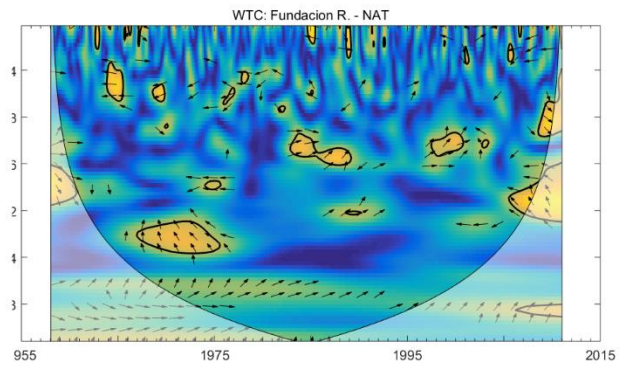

Fig. S1. Cross Wavelet Transform (XWT) and Wavelet Coherence (WTC) between CAR and the Fundación, Aracataca, and Frío rivers.

Fig. S2. Cross Wavelet Transform (XWT) and Wavelet Coherence (WTC) between CAR and the Gaira, Palomino, and Ranchería rivers.

Fig. S3. Cross Wavelet Transform (XWT) and Wavelet Coherence (WTC) between MEI and the Fundación, Aracataca, and Frío rivers.

Fig. S4. Cross Wavelet Transform (XWT) and Wavelet Coherence (WTC) between MEI and the Gaira, Palomino, and Ranchería rivers.

Fig. S5. Cross Wavelet Transform (XWT) and Wavelet Coherence (WTC) between NAT and the Fundación, Aracataca, and Frío rivers.

Fig. S6. Cross Wavelet Transform (XWT) and Wavelet Coherence (WTC) between NAT and the Gaira, Palomino, and Ranchería rivers.

Fig. S7. Cross Wavelet Transform (XWT) and Wavelet Coherence (WTC) between SOI and the Fundación, Aracataca, and Frío rivers.

Fig. S8. Cross Wavelet Transform (XWT) and Wavelet Coherence (WTC) between SOI and the Gaira, Palomino, and Ranchería rivers.