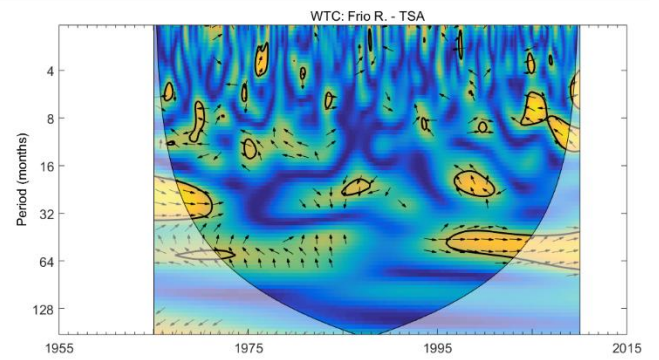

Fig. S5. Cross Wavelet Transform (XWT) and Wavelet Coherence (WTC) between NAT and the Fundación, Aracataca, and Frío rivers.

Fig. S6. Cross Wavelet Transform (XWT) and Wavelet Coherence (WTC) between NAT and the Gaira, Palomino, and Ranchería rivers.

Fig. S7. Cross Wavelet Transform (XWT) and Wavelet Coherence (WTC) between SOI and the Fundación, Aracataca, and Frío rivers.

Fig. S8. Cross Wavelet Transform (XWT) and Wavelet Coherence (WTC) between SOI and the Gaira, Palomino, and Ranchería rivers.

Fig. S9. Cross Wavelet Transform (XWT) and Wavelet Coherence (WTC) between TSA and the Fundación, Aracataca, and Frío rivers.

Fig. S10. Cross Wavelet Transform (XWT) and Wavelet Coherence (WTC) between TSA and the Gaira, Palomino, and Ranchería rivers.