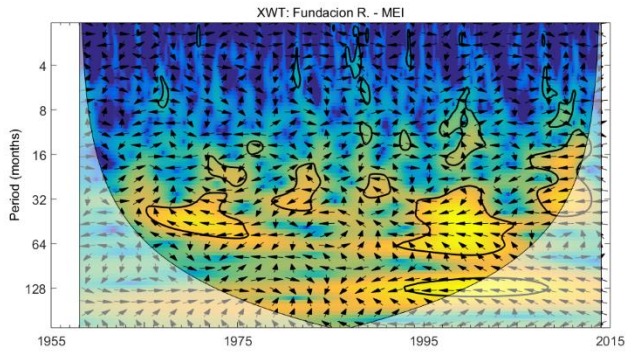

Fig. S1. Cross Wavelet Transform (XWT) and Wavelet Coherence (WTC) between CAR and the Fundación, Aracataca, and Frío rivers.

Fig. S2. Cross Wavelet Transform (XWT) and Wavelet Coherence (WTC) between CAR and the Gaira, Palomino, and Ranchería rivers.

Fig. S3. Cross Wavelet Transform (XWT) and Wavelet Coherence (WTC) between MEI and the Fundación, Aracataca, and Frío rivers.

Fig. S4. Cross Wavelet Transform (XWT) and Wavelet Coherence (WTC) between MEI and the Gaira, Palomino, and Ranchería rivers.

Fig. S5. Cross Wavelet Transform (XWT) and Wavelet Coherence (WTC) between NAT and the Fundación, Aracataca, and Frío rivers.

Fig. S6. Cross Wavelet Transform (XWT) and Wavelet Coherence (WTC) between NAT and the Gaira, Palomino, and Ranchería rivers.