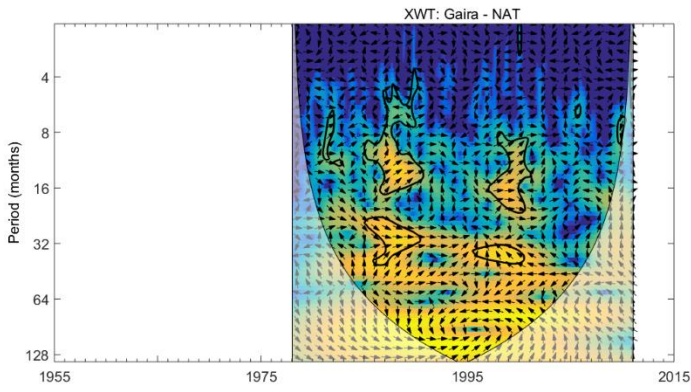

Fig. S3. Cross Wavelet Transform (XWT) and Wavelet Coherence (WTC) between MEI and the Fundación, Aracataca, and Frío rivers.

Fig. S4. Cross Wavelet Transform (XWT) and Wavelet Coherence (WTC) between MEI and the Gaira, Palomino, and Ranchería rivers.

Fig. S5. Cross Wavelet Transform (XWT) and Wavelet Coherence (WTC) between NAT and the Fundación, Aracataca, and Frío rivers.

Fig. S6. Cross Wavelet Transform (XWT) and Wavelet Coherence (WTC) between NAT and the Gaira, Palomino, and Ranchería rivers.

Fig. S7. Cross Wavelet Transform (XWT) and Wavelet Coherence (WTC) between SOI and the Fundación, Aracataca, and Frío rivers.

Fig. S8. Cross Wavelet Transform (XWT) and Wavelet Coherence (WTC) between SOI and the Gaira, Palomino, and Ranchería rivers.