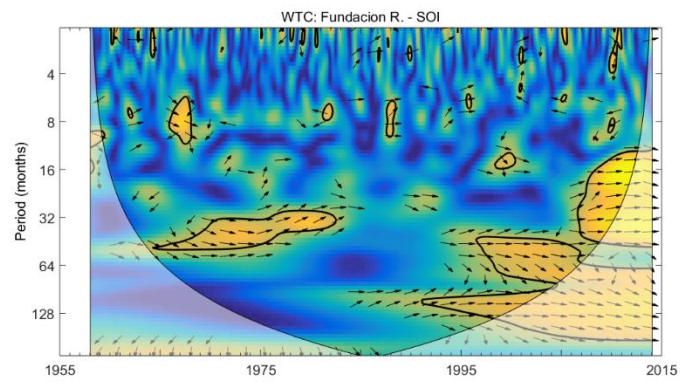

Fig. S3. Cross Wavelet Transform (XWT) and Wavelet Coherence (WTC) between MEI and the Fundación, Aracataca, and Frío rivers.

Fig. S4. Cross Wavelet Transform (XWT) and Wavelet Coherence (WTC) between MEI and the Gaira, Palomino, and Ranchería rivers.

Fig. S5. Cross Wavelet Transform (XWT) and Wavelet Coherence (WTC) between NAT and the Fundación, Aracataca, and Frío rivers.

Fig. S6. Cross Wavelet Transform (XWT) and Wavelet Coherence (WTC) between NAT and the Gaira, Palomino, and Ranchería rivers.

Fig. S7. Cross Wavelet Transform (XWT) and Wavelet Coherence (WTC) between SOI and the Fundación, Aracataca, and Frío rivers.

Fig. S8. Cross Wavelet Transform (XWT) and Wavelet Coherence (WTC) between SOI and the Gaira, Palomino, and Ranchería rivers.