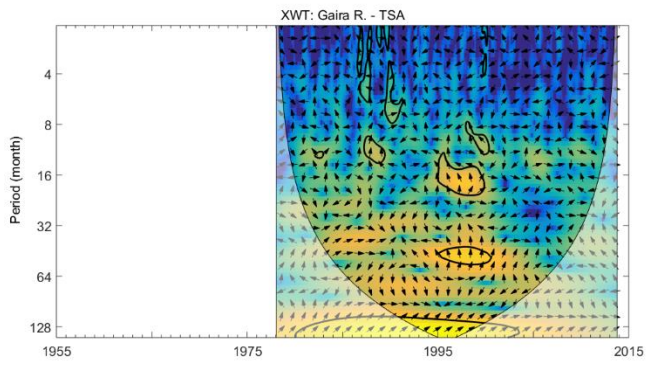

Fig. S7. Cross Wavelet Transform (XWT) and Wavelet Coherence (WTC) between SOI and the Fundación, Aracataca, and Frío rivers.

Fig. S8. Cross Wavelet Transform (XWT) and Wavelet Coherence (WTC) between SOI and the Gaira, Palomino, and Ranchería rivers.

Fig. S9. Cross Wavelet Transform (XWT) and Wavelet Coherence (WTC) between TSA and the Fundación, Aracataca, and Frío rivers.

Fig. S10. Cross Wavelet Transform (XWT) and Wavelet Coherence (WTC) between TSA and the Gaira, Palomino, and Ranchería rivers.