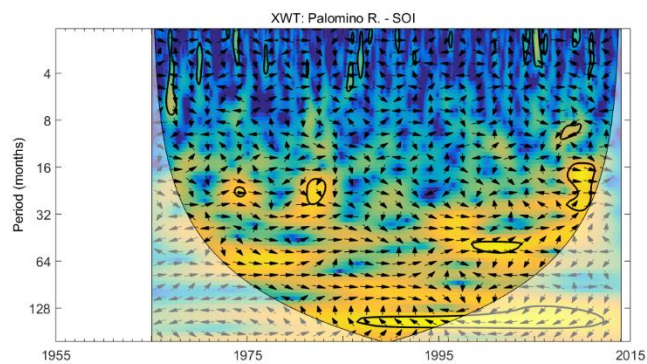

Fig. S5. Cross Wavelet Transform (XWT) and Wavelet Coherence (WTC) between NAT and the Fundación, Aracataca, and Frío rivers.

Fig. S6. Cross Wavelet Transform (XWT) and Wavelet Coherence (WTC) between NAT and the Gaira, Palomino, and Ranchería rivers.

Fig. S7. Cross Wavelet Transform (XWT) and Wavelet Coherence (WTC) between SOI and the Fundación, Aracataca, and Frío rivers.

Fig. S8. Cross Wavelet Transform (XWT) and Wavelet Coherence (WTC) between SOI and the Gaira, Palomino, and Ranchería rivers.

Fig. S9. Cross Wavelet Transform (XWT) and Wavelet Coherence (WTC) between TSA and the Fundación, Aracataca, and Frío rivers.

Fig. S10. Cross Wavelet Transform (XWT) and Wavelet Coherence (WTC) between TSA and the Gaira, Palomino, and Ranchería rivers.