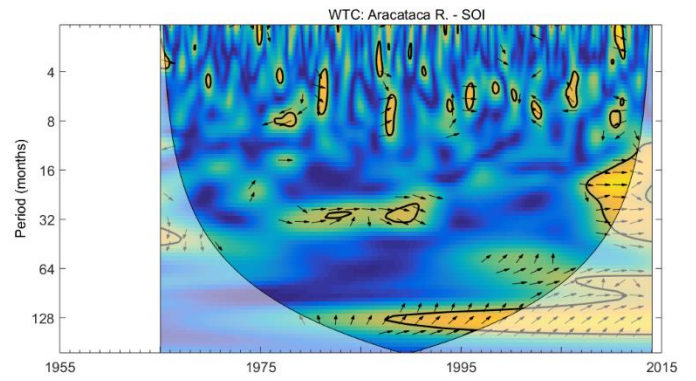

Fig. S3. Cross Wavelet Transform (XWT) and Wavelet Coherence (WTC) between MEI and the Fundación, Aracataca, and Frío rivers.

Fig. S4. Cross Wavelet Transform (XWT) and Wavelet Coherence (WTC) between MEI and the Gaira, Palomino, and Ranchería rivers.

Fig. S5. Cross Wavelet Transform (XWT) and Wavelet Coherence (WTC) between NAT and the Fundación, Aracataca, and Frío rivers.

Fig. S6. Cross Wavelet Transform (XWT) and Wavelet Coherence (WTC) between NAT and the Gaira, Palomino, and Ranchería rivers.

Fig. S7. Cross Wavelet Transform (XWT) and Wavelet Coherence (WTC) between SOI and the Fundación, Aracataca, and Frío rivers.

Fig. S8. Cross Wavelet Transform (XWT) and Wavelet Coherence (WTC) between SOI and the Gaira, Palomino, and Ranchería rivers.