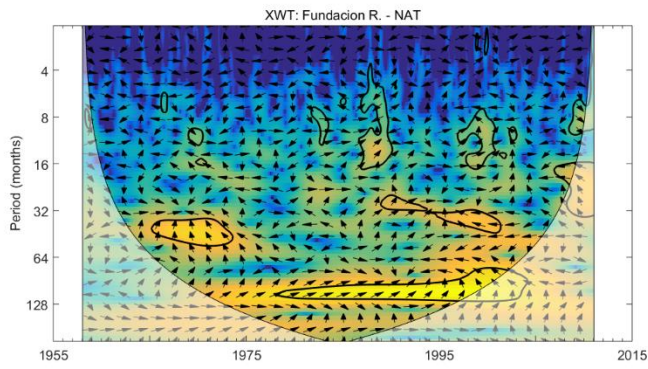

Fig. S1. Cross Wavelet Transform (XWT) and Wavelet Coherence (WTC) between CAR and the Fundación, Aracataca, and Frío rivers.

Fig. S2. Cross Wavelet Transform (XWT) and Wavelet Coherence (WTC) between CAR and the Gaira, Palomino, and Ranchería rivers.

Fig. S3. Cross Wavelet Transform (XWT) and Wavelet Coherence (WTC) between MEI and the Fundación, Aracataca, and Frío rivers.

Fig. S4. Cross Wavelet Transform (XWT) and Wavelet Coherence (WTC) between MEI and the Gaira, Palomino, and Ranchería rivers.

Fig. S5. Cross Wavelet Transform (XWT) and Wavelet Coherence (WTC) between NAT and the Fundación, Aracataca, and Frío rivers.

Fig. S6. Cross Wavelet Transform (XWT) and Wavelet Coherence (WTC) between NAT and the Gaira, Palomino, and Ranchería rivers.