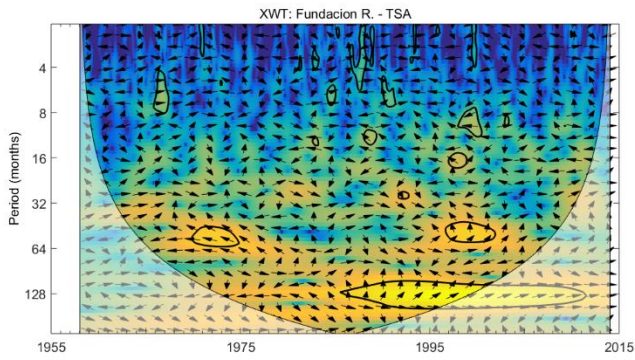

Fig. S5. Cross Wavelet Transform (XWT) and Wavelet Coherence (WTC) between NAT and the Fundación, Aracataca, and Frío rivers.

Fig. S6. Cross Wavelet Transform (XWT) and Wavelet Coherence (WTC) between NAT and the Gaira, Palomino, and Ranchería rivers.

Fig. S7. Cross Wavelet Transform (XWT) and Wavelet Coherence (WTC) between SOI and the Fundación, Aracataca, and Frío rivers.

Fig. S8. Cross Wavelet Transform (XWT) and Wavelet Coherence (WTC) between SOI and the Gaira, Palomino, and Ranchería rivers.

Fig. S9. Cross Wavelet Transform (XWT) and Wavelet Coherence (WTC) between TSA and the Fundación, Aracataca, and Frío rivers.

Fig. S10. Cross Wavelet Transform (XWT) and Wavelet Coherence (WTC) between TSA and the Gaira, Palomino, and Ranchería rivers.