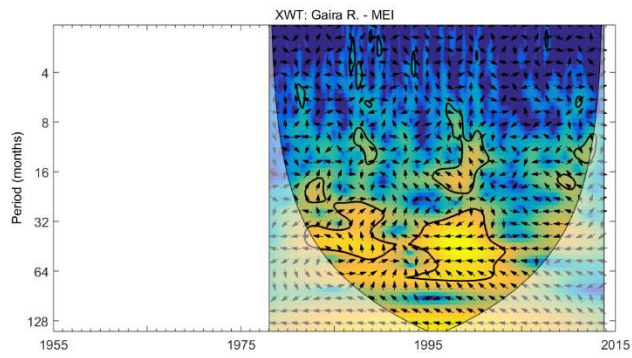

Fig. S1. Cross Wavelet Transform (XWT) and Wavelet Coherence (WTC) between CAR and the Fundación, Aracataca, and Frío rivers.

Fig. S2. Cross Wavelet Transform (XWT) and Wavelet Coherence (WTC) between CAR and the Gaira, Palomino, and Ranchería rivers.

Fig. S3. Cross Wavelet Transform (XWT) and Wavelet Coherence (WTC) between MEI and the Fundación, Aracataca, and Frío rivers.

Fig. S4. Cross Wavelet Transform (XWT) and Wavelet Coherence (WTC) between MEI and the Gaira, Palomino, and Ranchería rivers.

Fig. S5. Cross Wavelet Transform (XWT) and Wavelet Coherence (WTC) between NAT and the Fundación, Aracataca, and Frío rivers.

Fig. S6. Cross Wavelet Transform (XWT) and Wavelet Coherence (WTC) between NAT and the Gaira, Palomino, and Ranchería rivers.