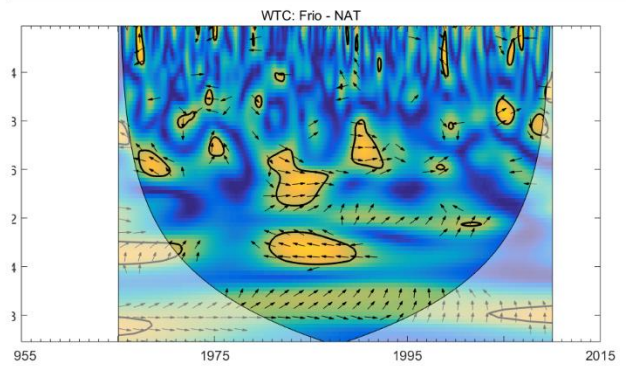

Fig. S1. Cross Wavelet Transform (XWT) and Wavelet Coherence (WTC) between CAR and the Fundación, Aracataca, and Frío rivers.

Fig. S2. Cross Wavelet Transform (XWT) and Wavelet Coherence (WTC) between CAR and the Gaira, Palomino, and Ranchería rivers.

Fig. S3. Cross Wavelet Transform (XWT) and Wavelet Coherence (WTC) between MEI and the Fundación, Aracataca, and Frío rivers.

Fig. S4. Cross Wavelet Transform (XWT) and Wavelet Coherence (WTC) between MEI and the Gaira, Palomino, and Ranchería rivers.

Fig. S5. Cross Wavelet Transform (XWT) and Wavelet Coherence (WTC) between NAT and the Fundación, Aracataca, and Frío rivers.

Fig. S6. Cross Wavelet Transform (XWT) and Wavelet Coherence (WTC) between NAT and the Gaira, Palomino, and Ranchería rivers.

Fig. S7. Cross Wavelet Transform (XWT) and Wavelet Coherence (WTC) between SOI and the Fundación, Aracataca, and Frío rivers.

Fig. S8. Cross Wavelet Transform (XWT) and Wavelet Coherence (WTC) between SOI and the Gaira, Palomino, and Ranchería rivers.