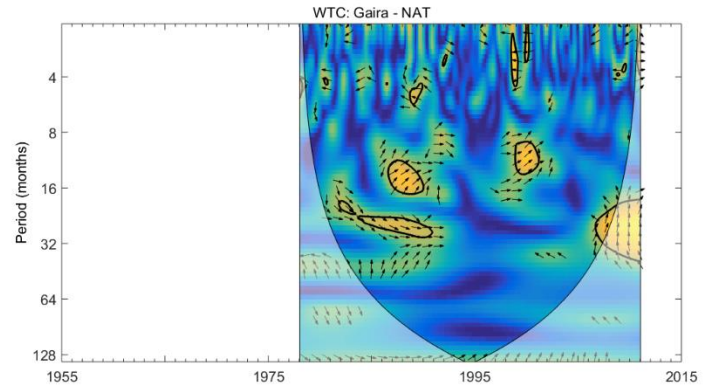

Fig. S3. Cross Wavelet Transform (XWT) and Wavelet Coherence (WTC) between MEI and the Fundación, Aracataca, and Frío rivers.

Fig. S4. Cross Wavelet Transform (XWT) and Wavelet Coherence (WTC) between MEI and the Gaira, Palomino, and Ranchería rivers.

Fig. S5. Cross Wavelet Transform (XWT) and Wavelet Coherence (WTC) between NAT and the Fundación, Aracataca, and Frío rivers.

Fig. S6. Cross Wavelet Transform (XWT) and Wavelet Coherence (WTC) between NAT and the Gaira, Palomino, and Ranchería rivers.

Fig. S7. Cross Wavelet Transform (XWT) and Wavelet Coherence (WTC) between SOI and the Fundación, Aracataca, and Frío rivers.

Fig. S8. Cross Wavelet Transform (XWT) and Wavelet Coherence (WTC) between SOI and the Gaira, Palomino, and Ranchería rivers.