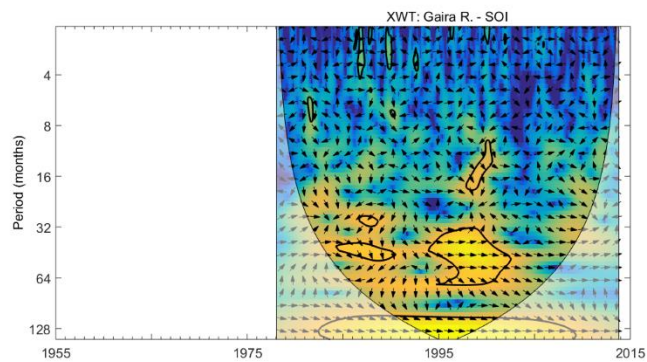

Fig. S5. Cross Wavelet Transform (XWT) and Wavelet Coherence (WTC) between NAT and the Fundación, Aracataca, and Frío rivers.

Fig. S6. Cross Wavelet Transform (XWT) and Wavelet Coherence (WTC) between NAT and the Gaira, Palomino, and Ranchería rivers.

Fig. S7. Cross Wavelet Transform (XWT) and Wavelet Coherence (WTC) between SOI and the Fundación, Aracataca, and Frío rivers.

Fig. S8. Cross Wavelet Transform (XWT) and Wavelet Coherence (WTC) between SOI and the Gaira, Palomino, and Ranchería rivers.

Fig. S9. Cross Wavelet Transform (XWT) and Wavelet Coherence (WTC) between TSA and the Fundación, Aracataca, and Frío rivers.

Fig. S10. Cross Wavelet Transform (XWT) and Wavelet Coherence (WTC) between TSA and the Gaira, Palomino, and Ranchería rivers.