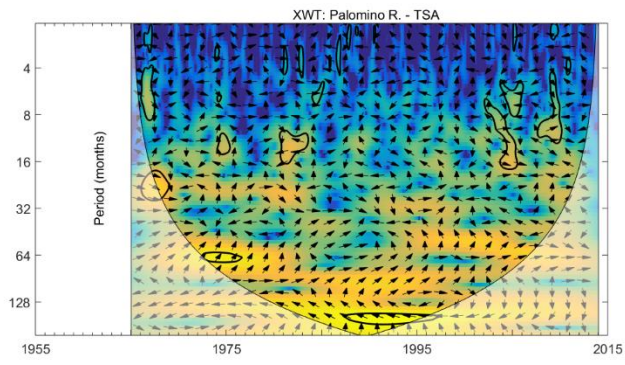

Fig. S5. Cross Wavelet Transform (XWT) and Wavelet Coherence (WTC) between NAT and the Fundación, Aracataca, and Frío rivers.

Fig. S6. Cross Wavelet Transform (XWT) and Wavelet Coherence (WTC) between NAT and the Gaira, Palomino, and Ranchería rivers.

Fig. S7. Cross Wavelet Transform (XWT) and Wavelet Coherence (WTC) between SOI and the Fundación, Aracataca, and Frío rivers.

Fig. S8. Cross Wavelet Transform (XWT) and Wavelet Coherence (WTC) between SOI and the Gaira, Palomino, and Ranchería rivers.

Fig. S9. Cross Wavelet Transform (XWT) and Wavelet Coherence (WTC) between TSA and the Fundación, Aracataca, and Frío rivers.

Fig. S10. Cross Wavelet Transform (XWT) and Wavelet Coherence (WTC) between TSA and the Gaira, Palomino, and Ranchería rivers.