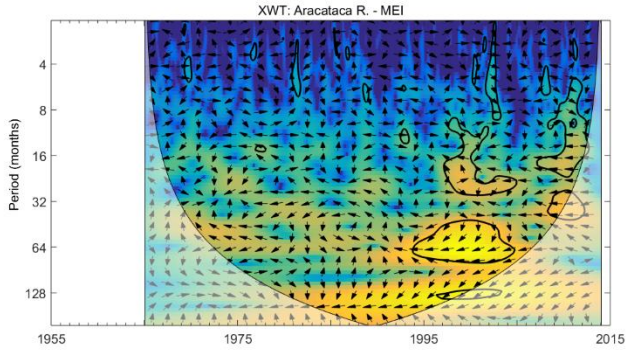

Fig. S1. Cross Wavelet Transform (XWT) and Wavelet Coherence (WTC) between CAR and the Fundación, Aracataca, and Frío rivers.

Fig. S2. Cross Wavelet Transform (XWT) and Wavelet Coherence (WTC) between CAR and the Gaira, Palomino, and Ranchería rivers.

Fig. S3. Cross Wavelet Transform (XWT) and Wavelet Coherence (WTC) between MEI and the Fundación, Aracataca, and Frío rivers.

Fig. S4. Cross Wavelet Transform (XWT) and Wavelet Coherence (WTC) between MEI and the Gaira, Palomino, and Ranchería rivers.

Fig. S5. Cross Wavelet Transform (XWT) and Wavelet Coherence (WTC) between NAT and the Fundación, Aracataca, and Frío rivers.

Fig. S6. Cross Wavelet Transform (XWT) and Wavelet Coherence (WTC) between NAT and the Gaira, Palomino, and Ranchería rivers.