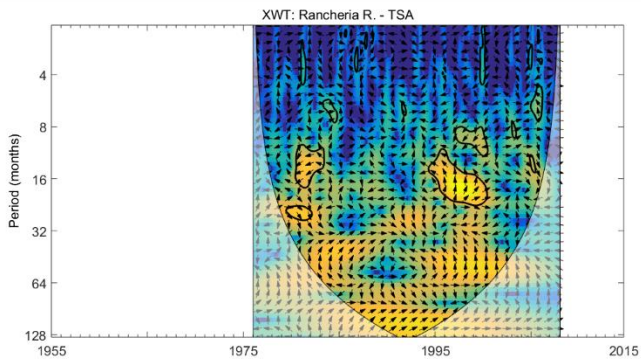

Fig. S7. Cross Wavelet Transform (XWT) and Wavelet Coherence (WTC) between SOI and the Fundación, Aracataca, and Frío rivers.

Fig. S8. Cross Wavelet Transform (XWT) and Wavelet Coherence (WTC) between SOI and the Gaira, Palomino, and Ranchería rivers.

Fig. S9. Cross Wavelet Transform (XWT) and Wavelet Coherence (WTC) between TSA and the Fundación, Aracataca, and Frío rivers.

Fig. S10. Cross Wavelet Transform (XWT) and Wavelet Coherence (WTC) between TSA and the Gaira, Palomino, and Ranchería rivers.