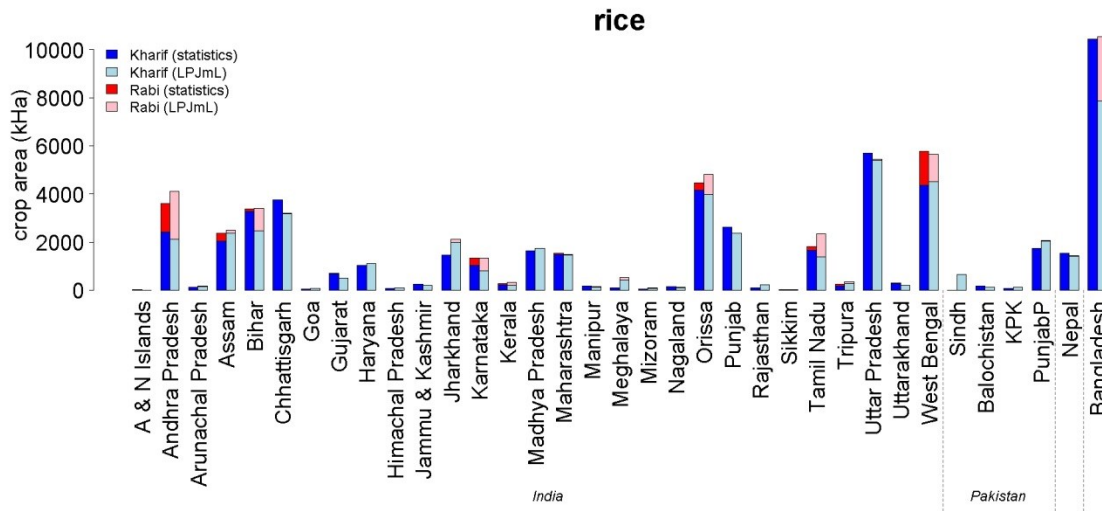

Supplement of

Crop-specific seasonal estimates of irrigation water demand in South Asia

H. Biemans et al.

Correspondence to: H. Biemans (hester.biemans@wur.nl)

The copyright of individual parts of the supplement might differ from the CC-BY 3.0 licence.

ANNEX

Figure S1-6.