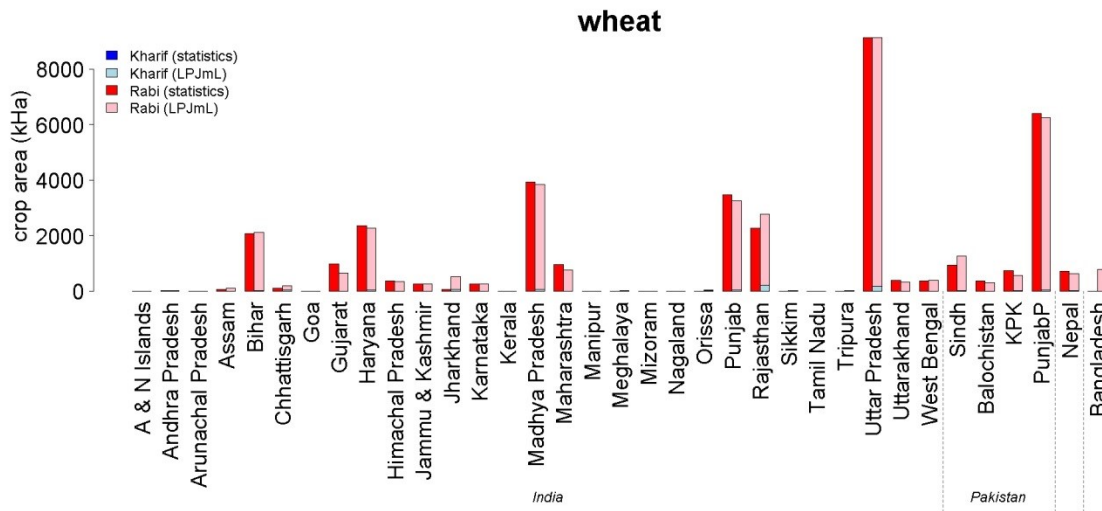

Supplement of

Crop-specific seasonal estimates of irrigation water demand in South Asia

H. Biemans et al.

Correspondence to: H. Biemans (hester.biemans@wur.nl)

The copyright of individual parts of the supplement might differ from the CC-BY 3.0 licence.

ANNEX

Figure S1-6.