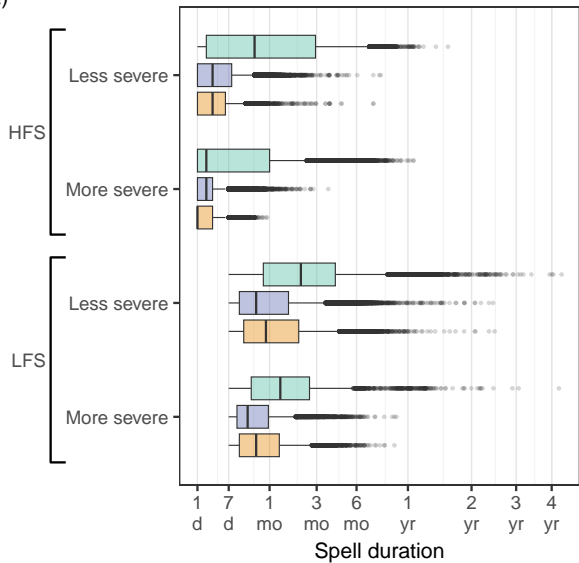

(a)

(b)

Baseflow type PA LH UKIH