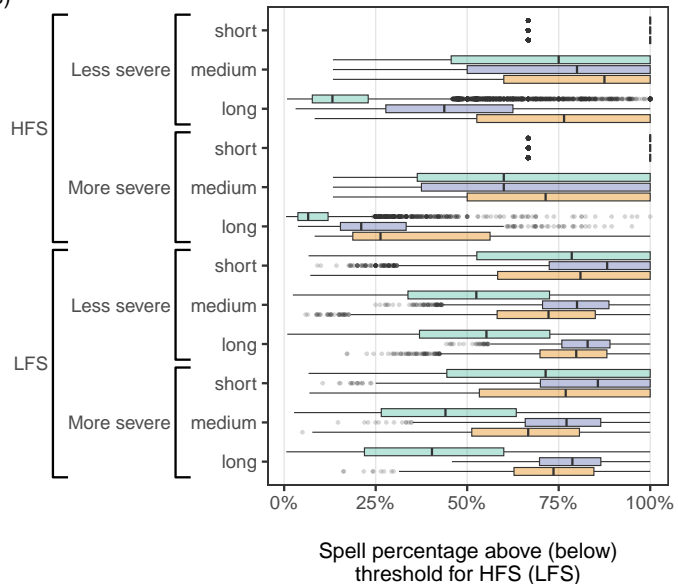

(a)

(b)

Baseflow type PA LH UKIH