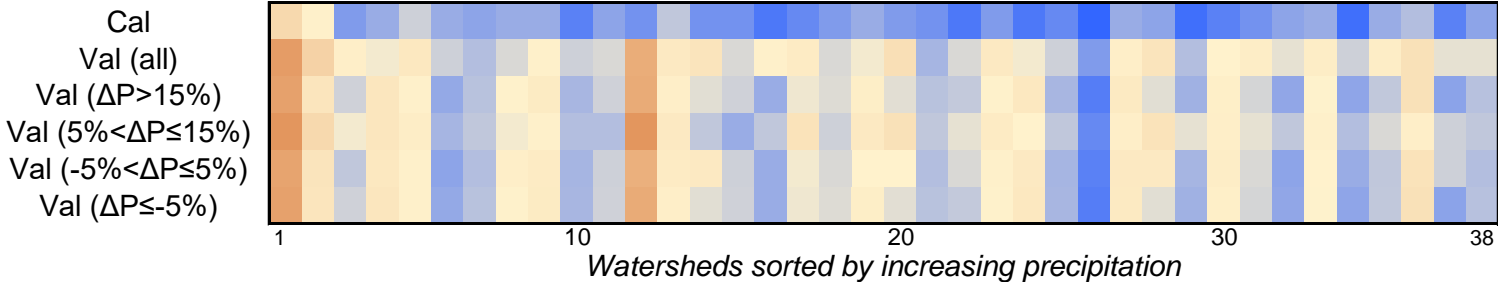

Best NSEsqr_t (-) per station of 14 calibration periods

Median NSEsqr_t (-) per station of 14 calibration periods

NSEsqr_t (-)

-0.02

0.49

1

Interquartile range of NSEsqr_t (-) per station of 14 calibration periods

NSEsqr_t IQR (-)

0

0.6

1.2