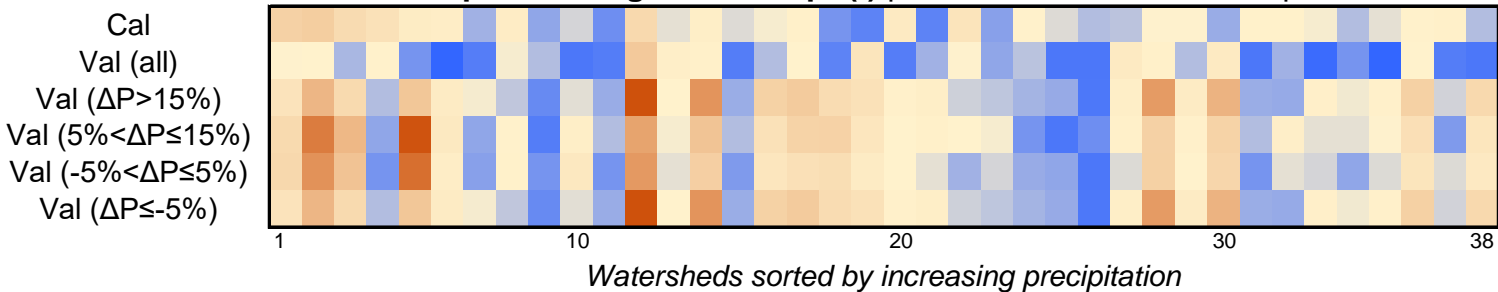

Best NSEsqr_t (-) per station of 14 calibration periods

Median NSEsqr_t (-) per station of 14 calibration periods

NSEsqr_t (-)

-0.02

0.49

1

Interquartile range of NSEsqr_t (-) per station of 14 calibration periods

NSEsqr_t IQR (-)

0

0.6

1.2