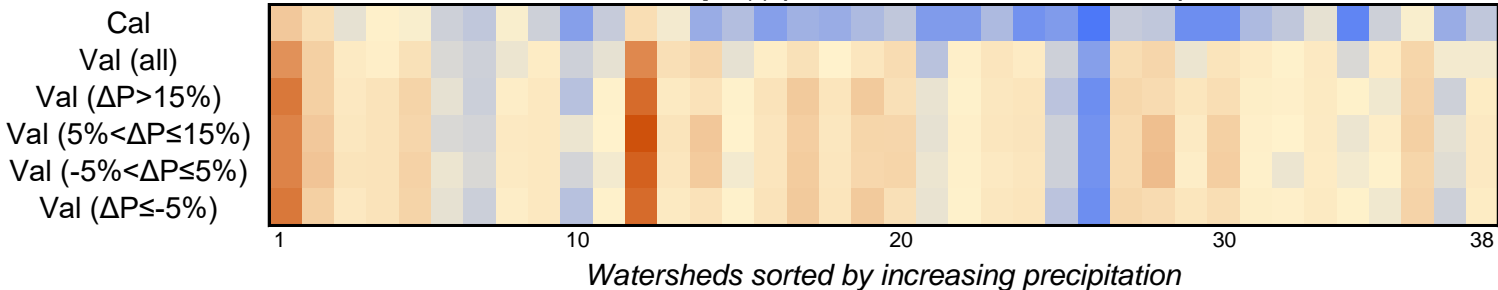

Best NSEsqr_t (-) per station of 14 calibration periods

Median NSEsqr_t (-) per station of 14 calibration periods

NSEsqr_t (-)

-0.02

0.49

1

Interquartile range of NSEsqr_t (-) per station of 14 calibration periods

NSEsqr_t IQR (-)

0

0.6

1.2