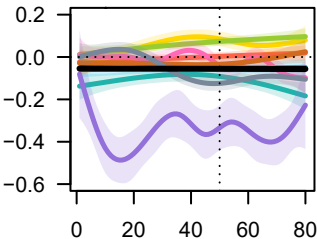

Global

Tropical

Dry

Temperate

Continental

Polar

Simulation year

Simulation year

Simulation year

— BCC-CSM2-MR

— CMCC-ESM2

— CNRM-ESM2-1

— CanESM5

— EC-Earth3-Veg

— GISS-E2-1-G

— IPSL-CM6A-LR