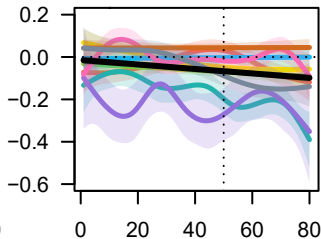

Global

Tropical

Dry

Temperate

Continental

Polar

Simulation year

Simulation year

Simulation year

— BCC-CSM2-MR

— CMCC-ESM2

— CNRM-ESM2-1

— CanESM5

— EC-Earth3-Veg

— GISS-E2-1-G

— IPSL-CM6A-LR