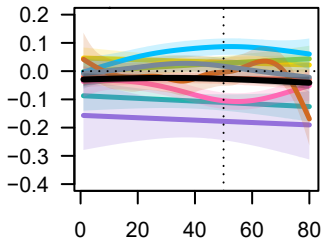

Global

Tropical

Dry

Temperate

Continental

Polar

Simulation year

Simulation year

Simulation year

— BCC-CSM2-MR

— CMCC-ESM2

— CNRM-ESM2-1

— CanESM5

— EC-Earth3-Veg

— GISS-E2-1-G

— IPSL-CM6A-LR