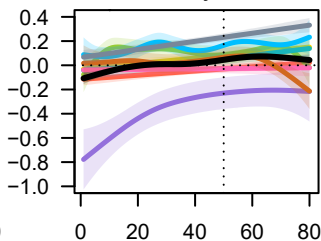

Global

Tropical

Dry

Temperate

Continental

Polar

Simulation year

Simulation year

Simulation year

— BCC-CSM2-MR

— CMCC-ESM2

— CNRM-ESM2-1

— CanESM5

— EC-Earth3-Veg

— GISS-E2-1-G

— IPSL-CM6A-LR