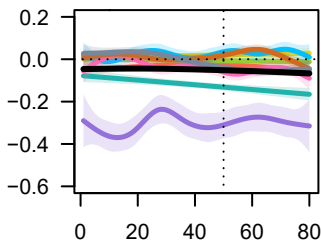

Global

Tropical

Dry

Temperate

Continental

Polar

Simulation year

Simulation year

Simulation year

— BCC-CSM2-MR

— CMCC-ESM2

— CNRM-ESM2-1

— CanESM5

— EC-Earth3-Veg

— GISS-E2-1-G

— IPSL-CM6A-LR