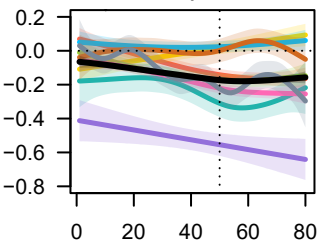

Global

Tropical

Dry

Temperate

Continental

Polar

Simulation year

Simulation year

Simulation year

— BCC-CSM2-MR

— CMCC-ESM2

— CNRM-ESM2-1

— CanESM5

— EC-Earth3-Veg

— GISS-E2-1-G

— IPSL-CM6A-LR