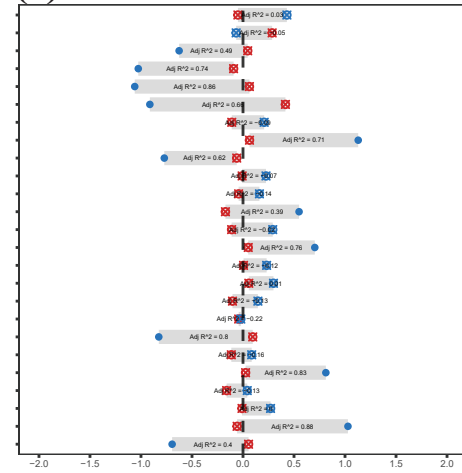

(a)**Model coefficient for RA****(b)****Model coefficient for RU****(c)****Model coefficient for GC****KFR****KAR**

Ganges-Brahmaputra-Megh

Structure indicator: ● DEG ● DOM Significant Level: ● < 0.05 ☒ > 0.05