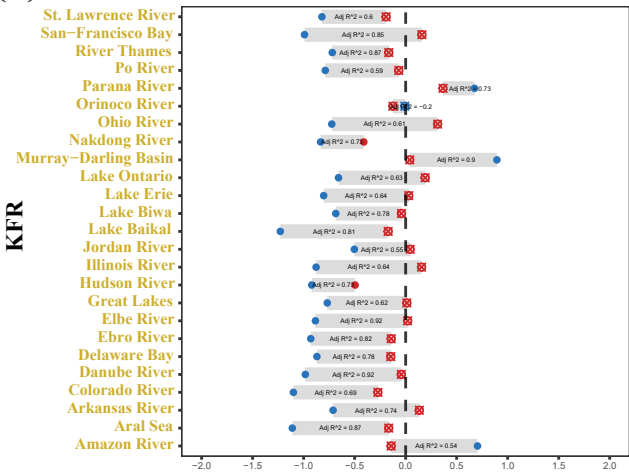

(a)**Model coefficient for RA****(b)****Model coefficient for RU****(c)****Model coefficient for GC****KFR****KAR**

Ganges-Brahmaputra-Megh

Structure indicator: ● DEG ● DOM Significant Level: ● < 0.05 ☒ > 0.05