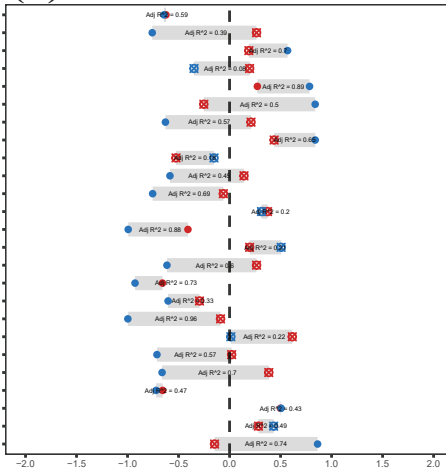

(a)**Model coefficient for RA****(b)****Model coefficient for RU****(c)****Model coefficient for GC****KFR****KAR**

Ganges-Brahmaputra-Megh

Structure indicator: ● DEG ● DOM Significant Level: ● < 0.05 ☒ > 0.05