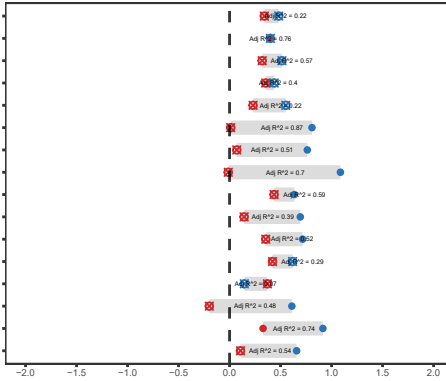

(a)**Model coefficient for RA****(b)****Model coefficient for RU****(c)****Model coefficient for GC****KFR****KAR**

Ganges-Brahmaputra-Megh

Structure indicator: ● DEG ● DOM Significant Level: ● < 0.05 ☒ > 0.05