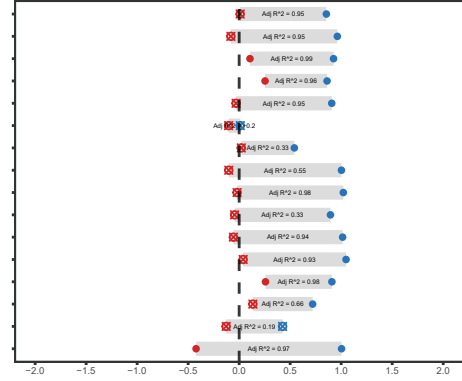

(a)**Model coefficient for RA****(b)****Model coefficient for RU****(c)****Model coefficient for GC****KFR****KAR**

Ganges-Brahmaputra-Megh

Structure indicator: ● DEG ● DOM Significant Level: ● < 0.05 ☒ > 0.05