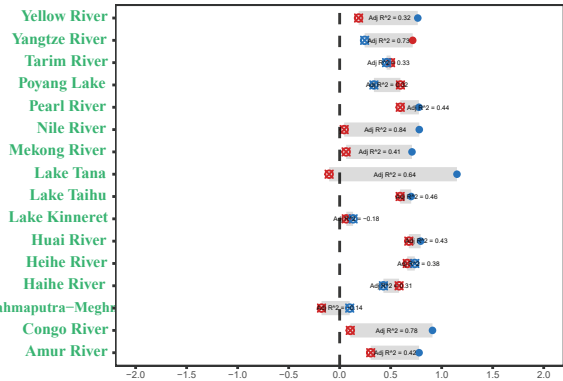

(a)**Model coefficient for RA****(b)****Model coefficient for RU****(c)****Model coefficient for GC****KFR****KAR**

Ganges-Brahmaputra-Megh

Structure indicator: ● DEG ● DOM Significant Level: ● < 0.05 ☒ > 0.05