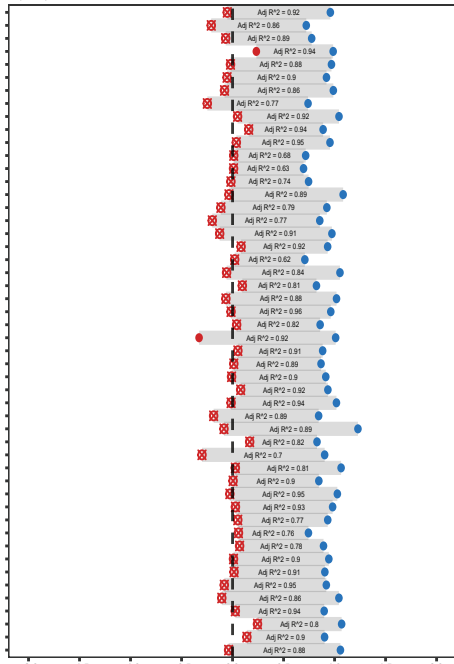

(a)

(b)

(c)

Structure indicator: ● DEG ● DOM      Significant Level: ● < 0.05 ☒ > 0.05