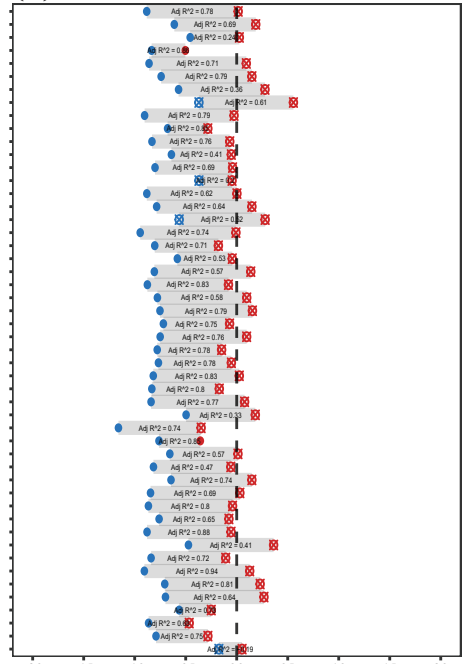

(a)

(b)

(c)

Structure indicator: ● DEG ● DOM      Significant Level: ● < 0.05 ☒ > 0.05