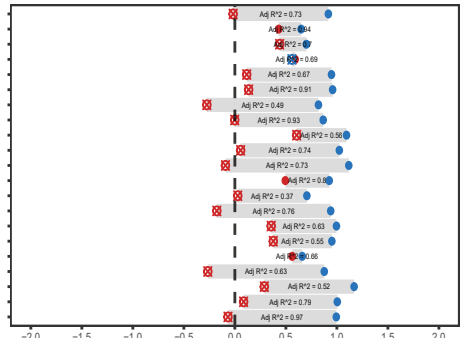

(a)

(b)

(c)

Structure indicator: ● DEG ● DOM      Significant Level: ● < 0.05 ☒ > 0.05