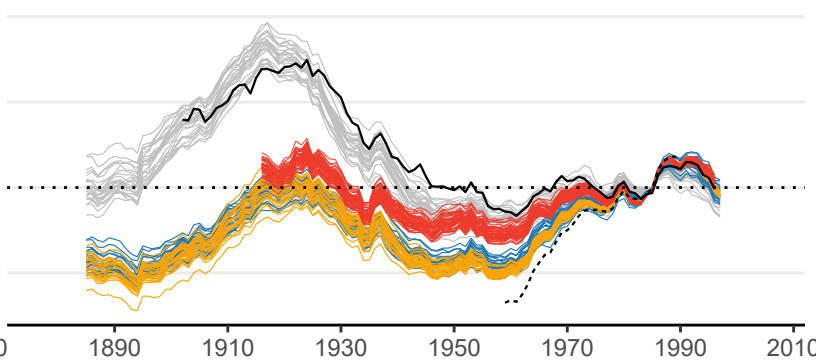

Garonne@Tonneins (167)

Loire@Monjean (129)

Rhône@Beaucaire (128)

Seine@Paris [full line]
Seine@Poses [dotted line] (80)

— SCOPE Hydro — HydRE — HydREM — GRUN — Observations