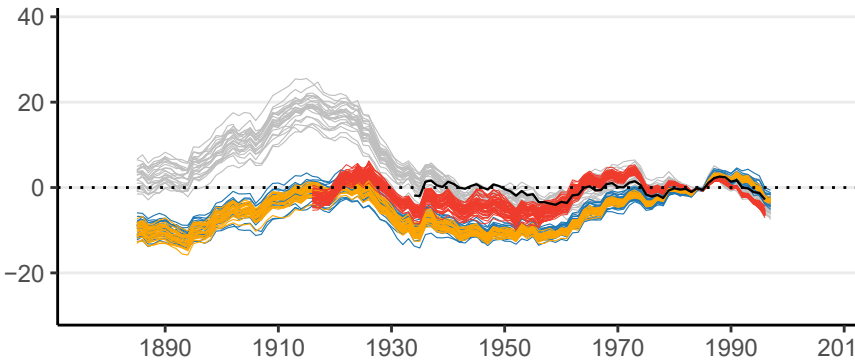

Garonne@Tonneins (167)

Loire@Monjean (129)

Rhône@Beaucaire (128)

Seine@Paris [full line]
Seine@Poses [dotted line] (80)

— SCOPE Hydro — HydRE — HydREM — GRUN — Observations