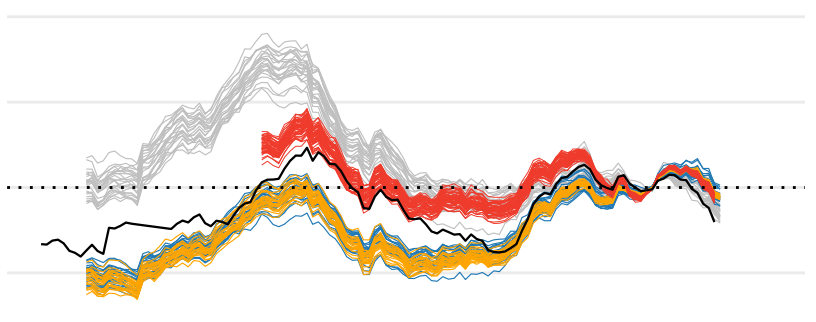

Garonne@Tonneins (167)

Loire@Monjean (129)

Rhône@Beaucaire (128)

Seine@Paris [full line]
Seine@Poses [dotted line] (80)

— SCOPE Hydro — HydRE — HydREM — GRUN — Observations