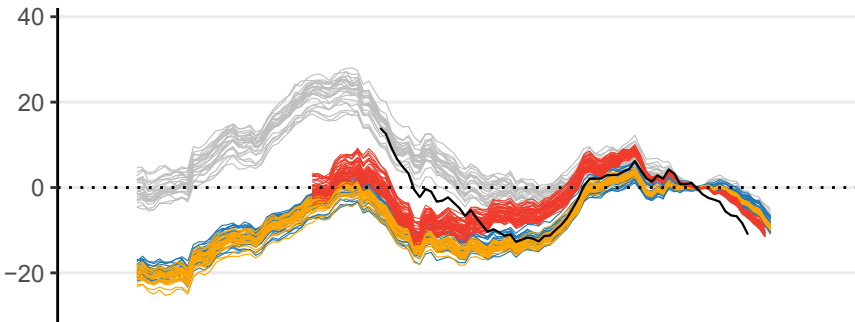

Garonne@Tonneins (167)

Loire@Monjean (129)

Rhône@Beaucaire (128)

Seine@Paris [full line]
Seine@Poses [dotted line] (80)

— SCOPE Hydro — HydRE — HydREM — GRUN — Observations