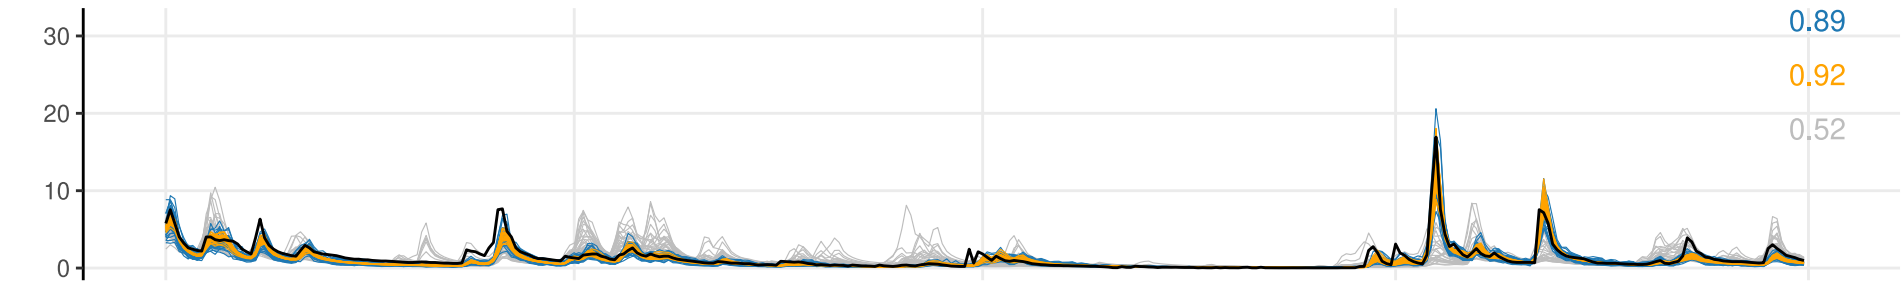

Aveyron@Laguépie

Gave d'Oloron@Sainte-Marie

Ubaye@Barcelonnette

Jan 1920

Apr 1920

Jul 1920

Oct 1920

Jan 1921

— Observation — SCOPE Hydro — HydRE — HydREM