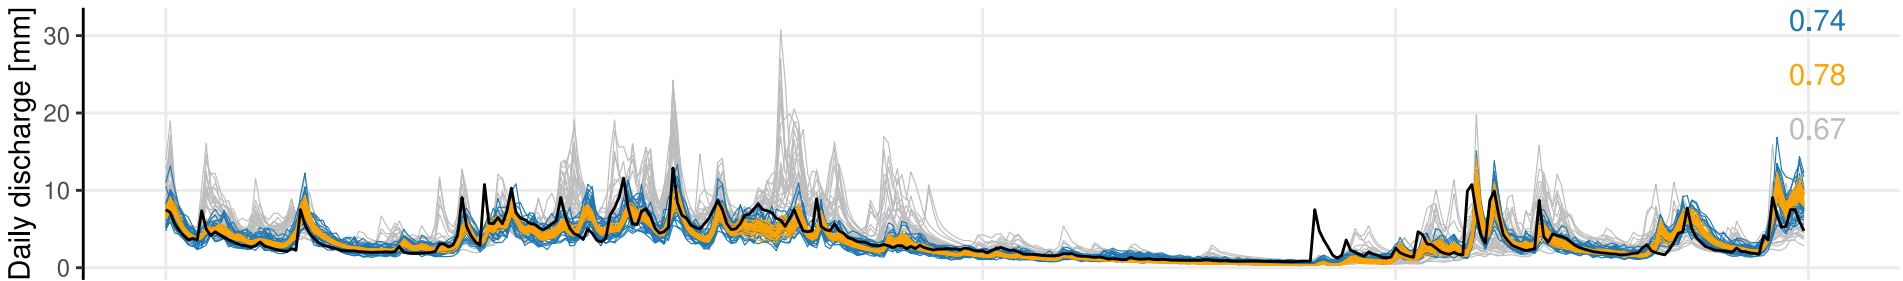

Aveyron@Laguépie

Gave d'Oloron@Sainte-Marie

Ubaye@Barcelonnette

Jan 1920

Apr 1920

Jul 1920

Oct 1920

Jan 1921

— Observation — SCOPE Hydro — HydRE — HydREM