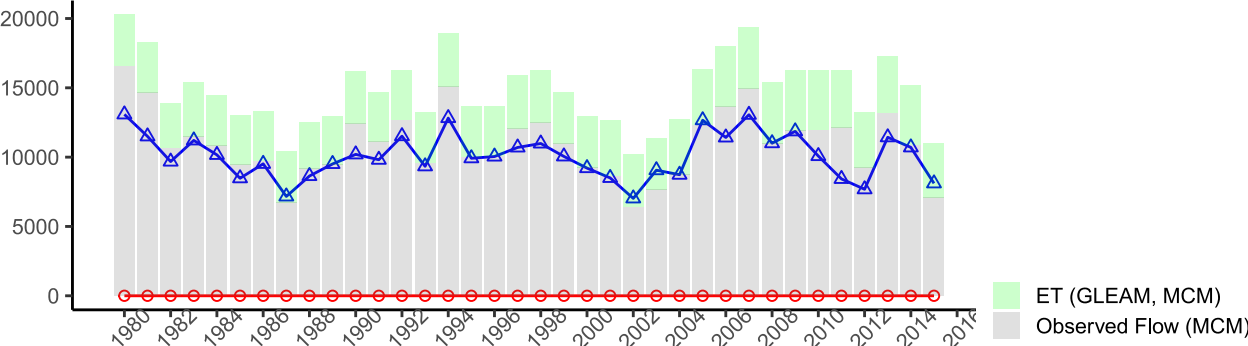

(a) Bantwal, Nethravathi, Catch. Area: 3295 sq. km, ID: wfrs_bantw

(b) Same as (a) but monthly for select WYs