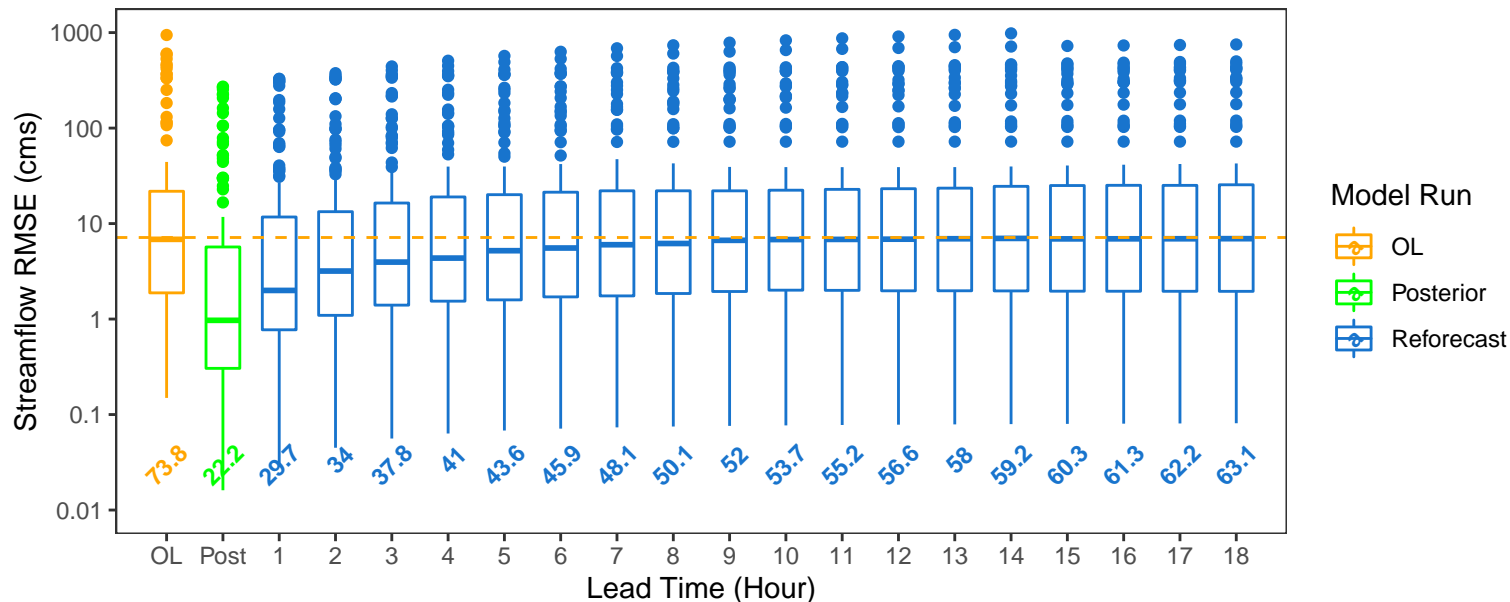

(a) Streamflow RMSE of all USGS gauges in WV domain

(b) Streamflow time series at USGS gauge : 03193000