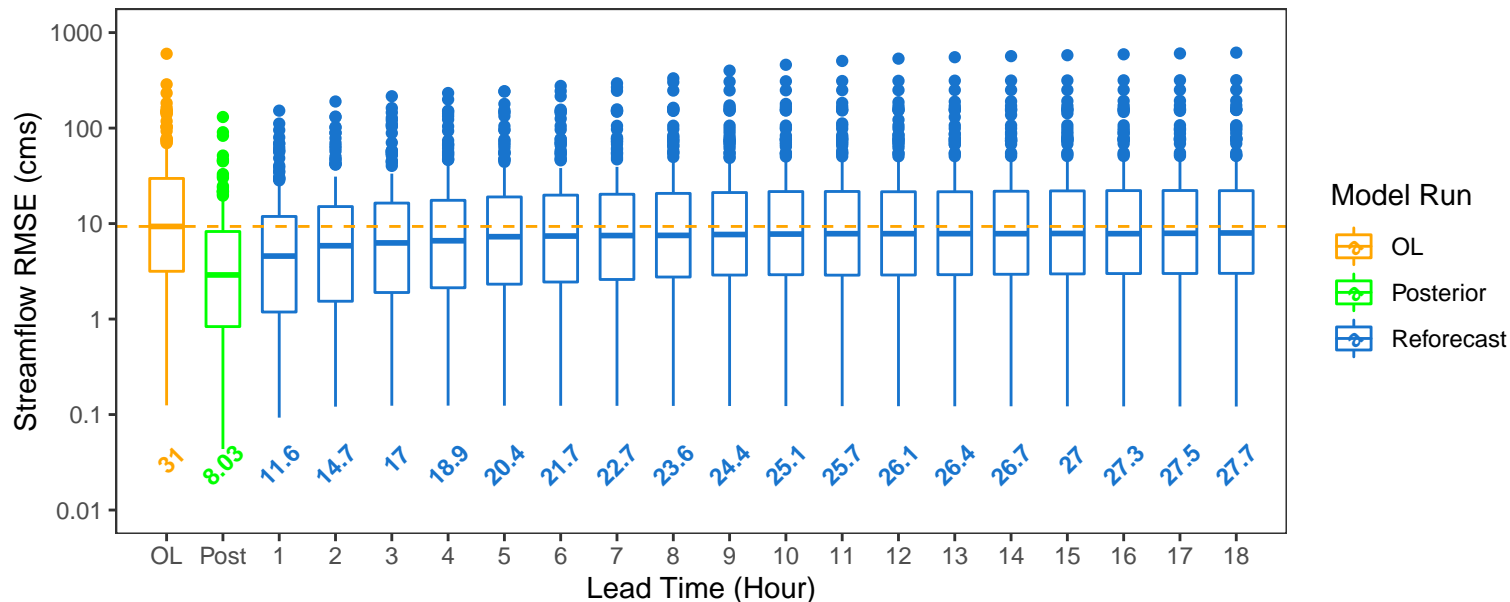

(a) Streamflow RMSE of all USGS gauges in lan domain

(b) Streamflow time series at USGS gauge : 02301000