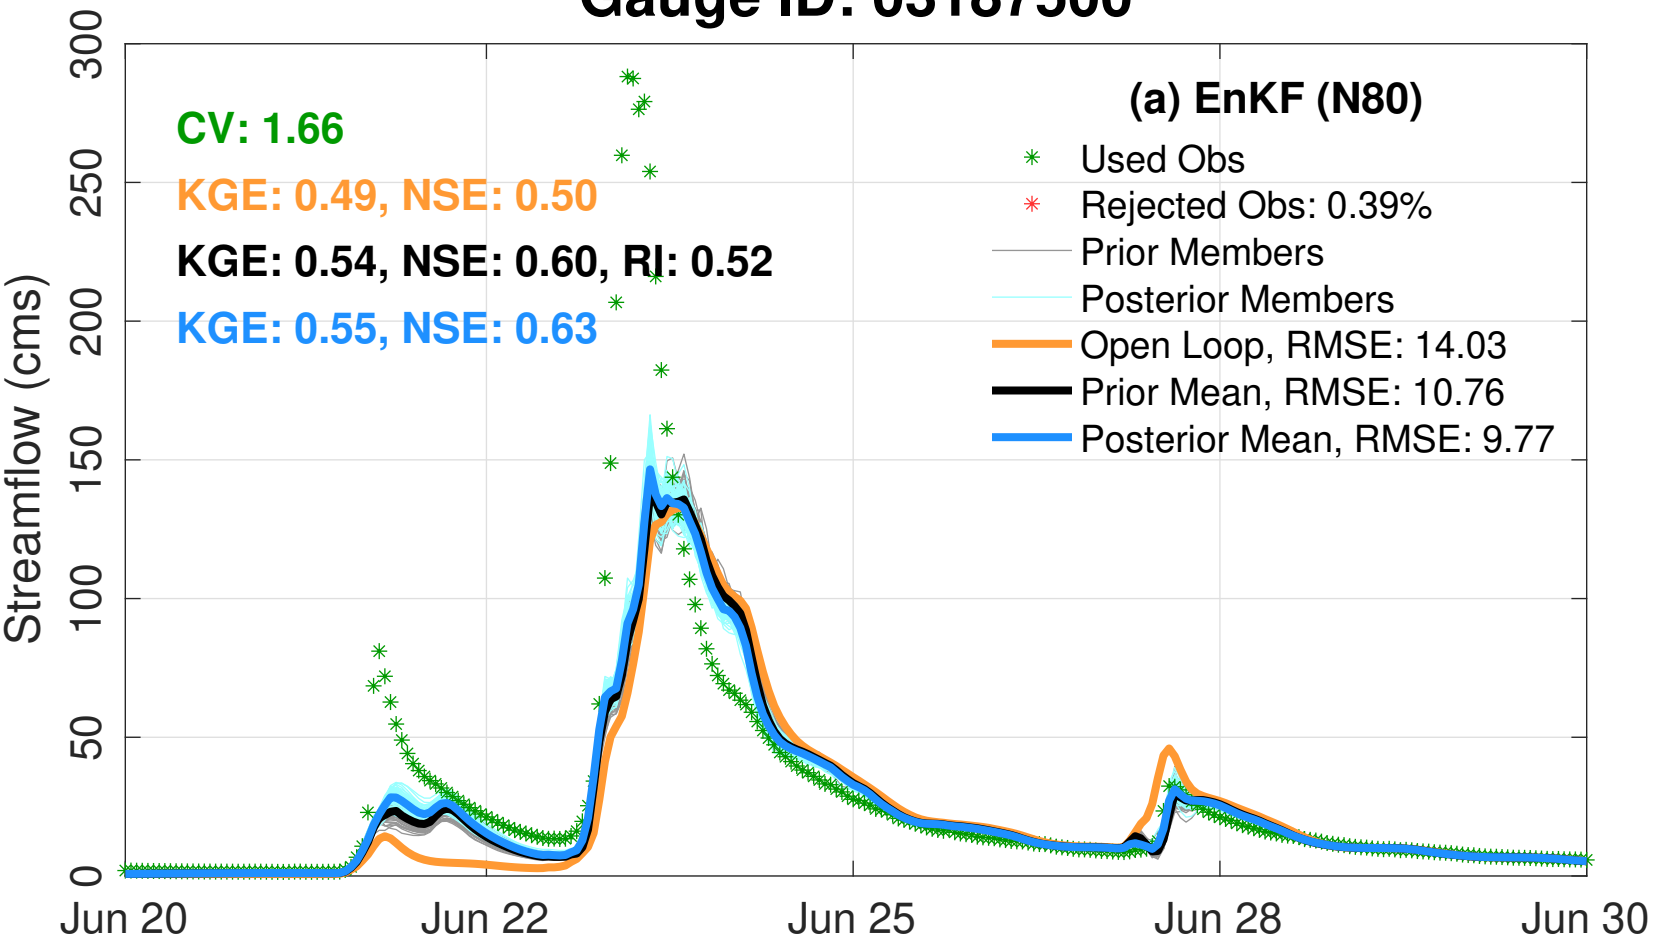

Cranberry River Near Richwood, WV

Gauge ID: 03187500

Gauley River Above Belva, WV

Gauge ID: 03192000