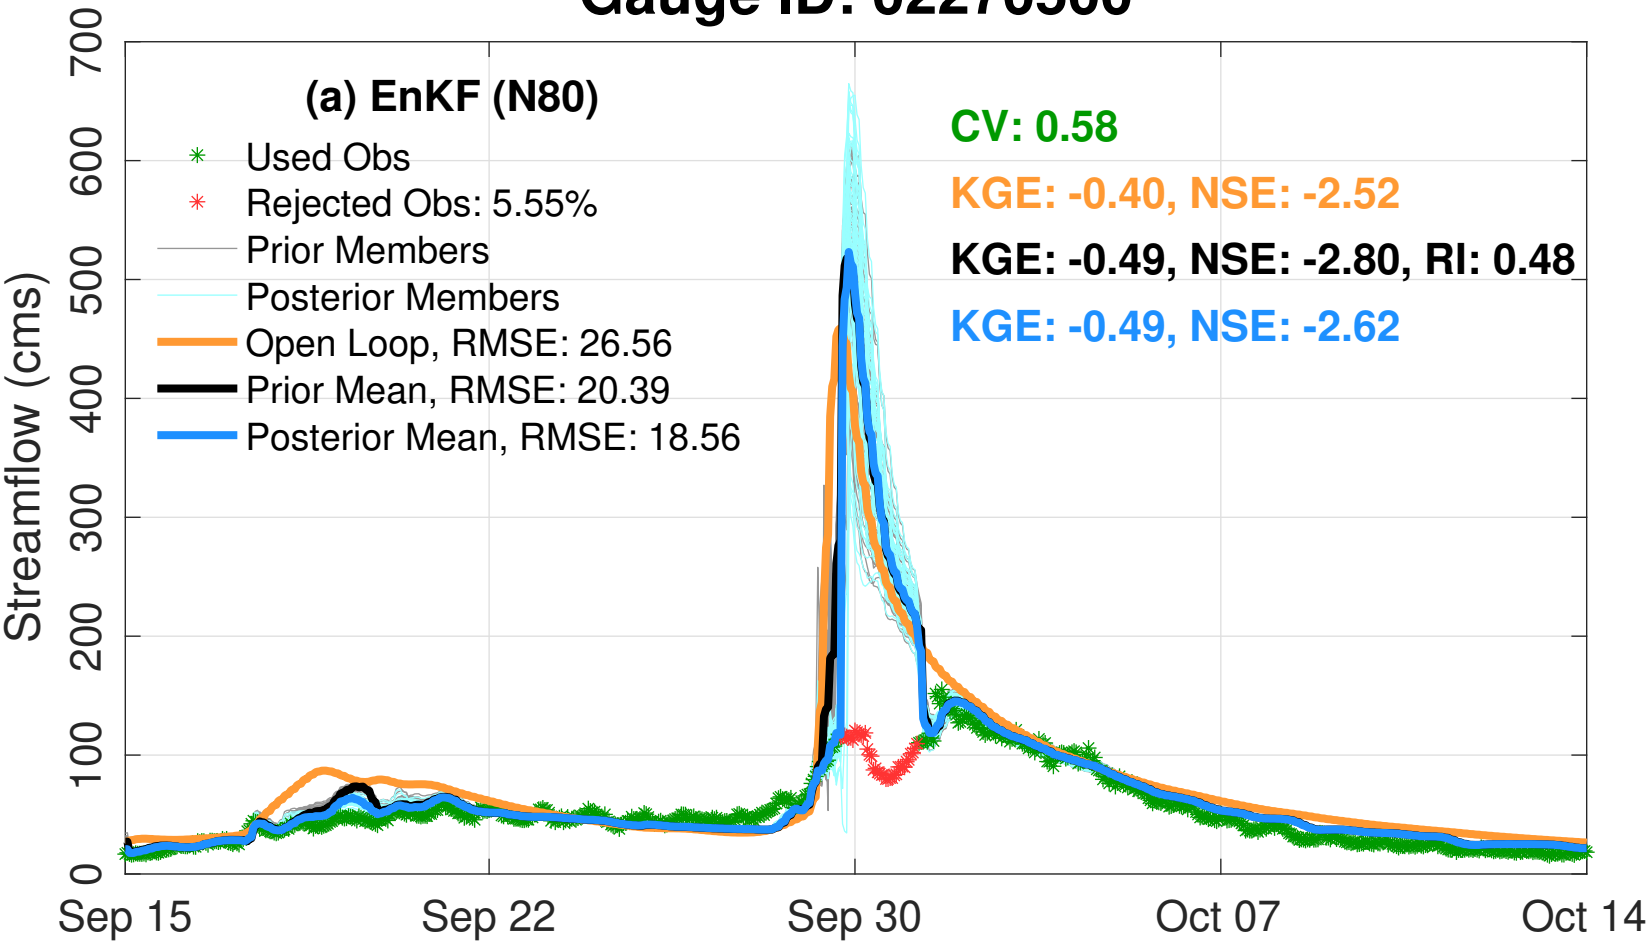

# Arbuckle Creek Near De Soto City, FL

Gauge ID: 02270500

# Taylor Creek Near Okeechobee, FL

Gauge ID: 02274010