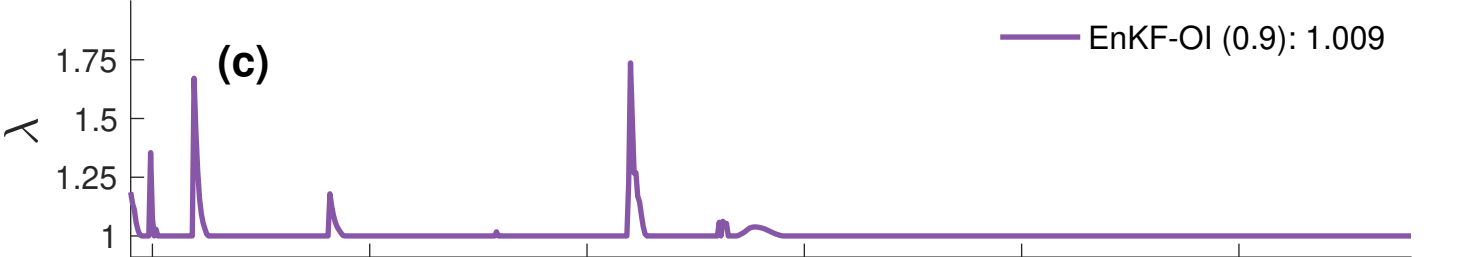

North Prong Alafia River at Keyville FL, Gauge ID: 02301000

Kanawha River at Charleston WV, Gauge ID: 03198000