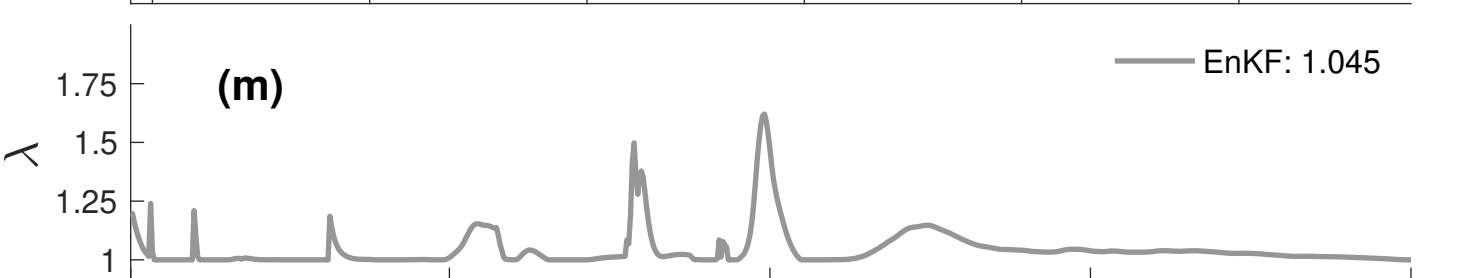

North Prong Alafia River at Keyville FL, Gauge ID: 02301000

Kanawha River at Charleston WV, Gauge ID: 03198000