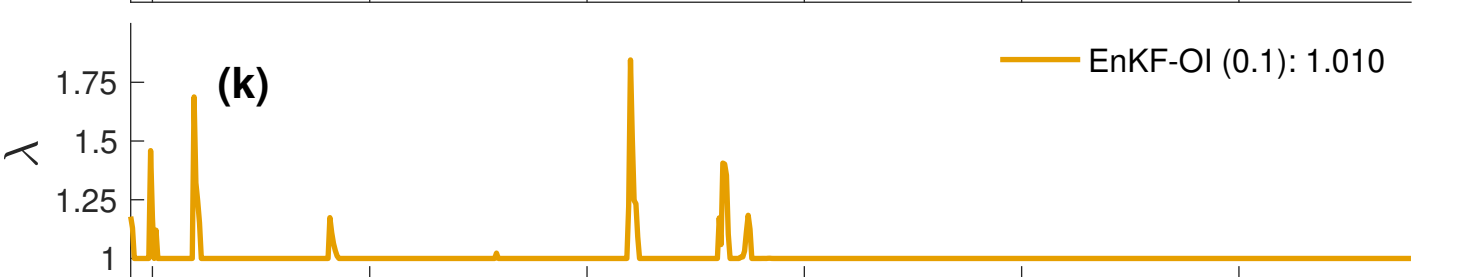

North Prong Alafia River at Keyville FL, Gauge ID: 02301000

Kanawha River at Charleston WV, Gauge ID: 03198000