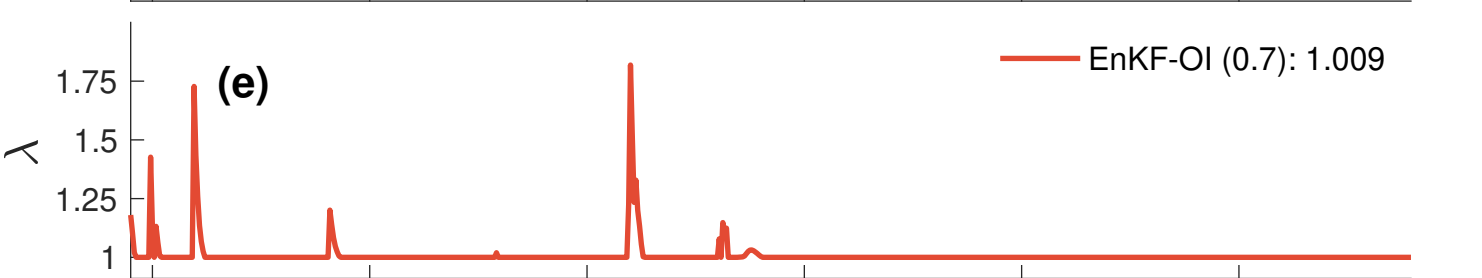

North Prong Alafia River at Keyville FL, Gauge ID: 02301000

Kanawha River at Charleston WV, Gauge ID: 03198000