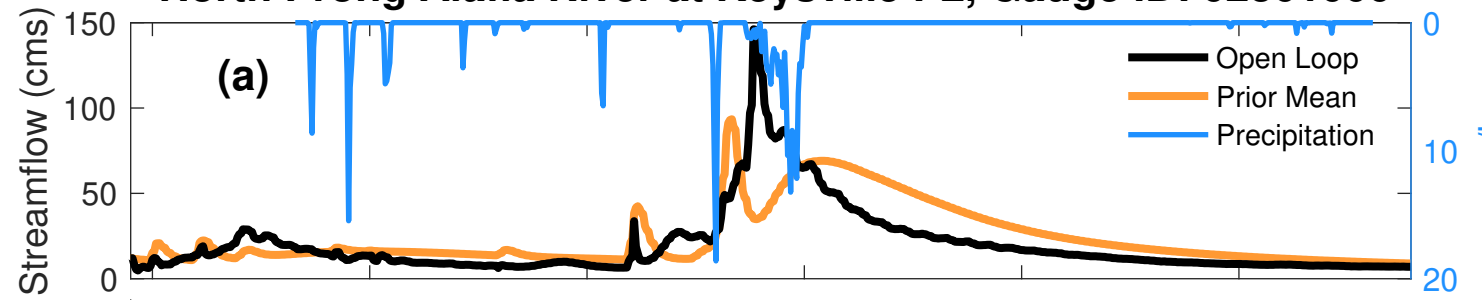

North Prong Alafia River at Keyville FL, Gauge ID: 02301000

Kanawha River at Charleston WV, Gauge ID: 03198000