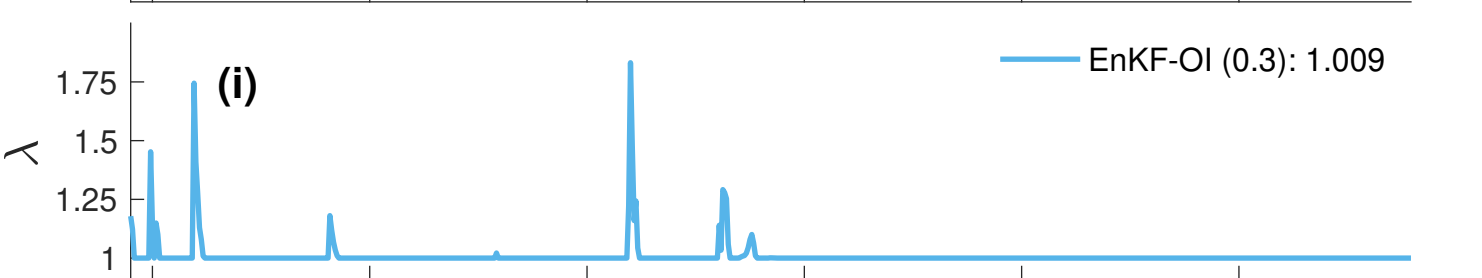

North Prong Alafia River at Keyville FL, Gauge ID: 02301000

Kanawha River at Charleston WV, Gauge ID: 03198000