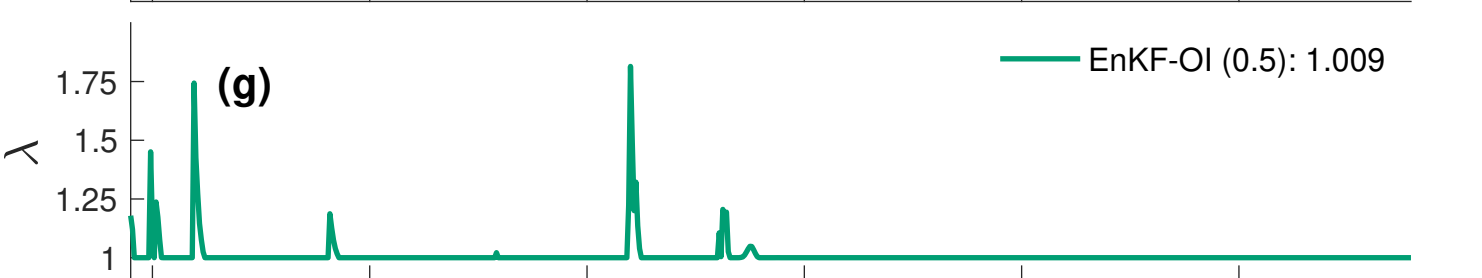

North Prong Alafia River at Keyville FL, Gauge ID: 02301000

Kanawha River at Charleston WV, Gauge ID: 03198000