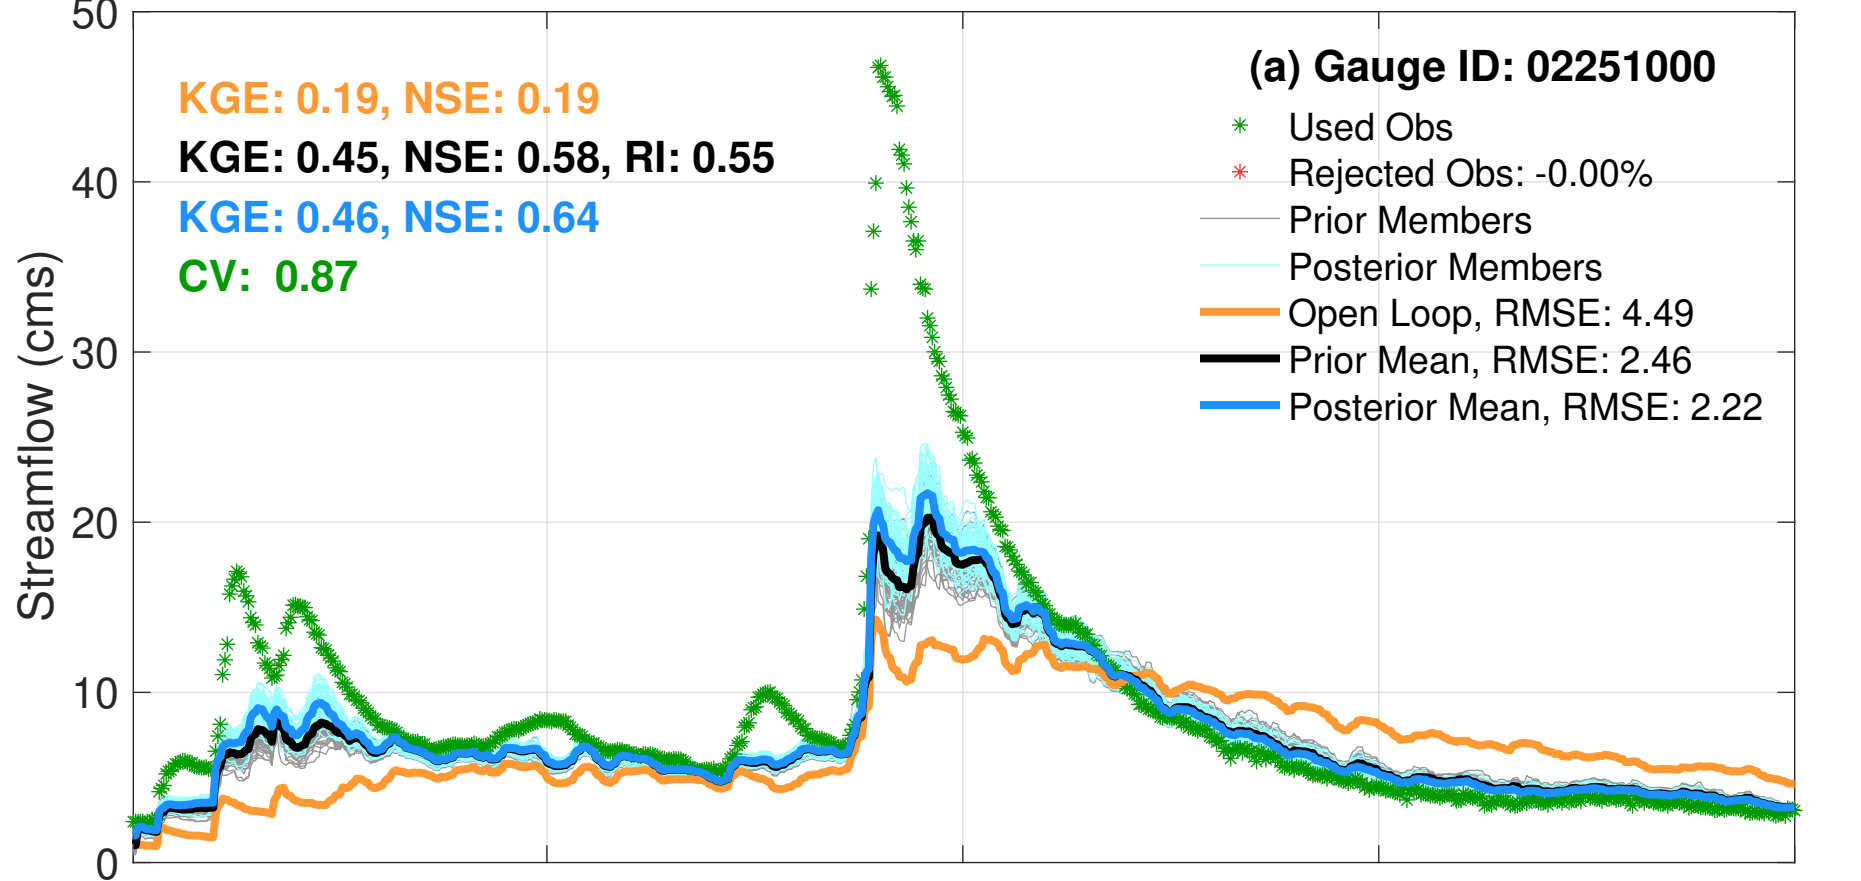

FL's Ian: South Prong St Sebastian River

WV: Kanawha River at Kanawha Falls