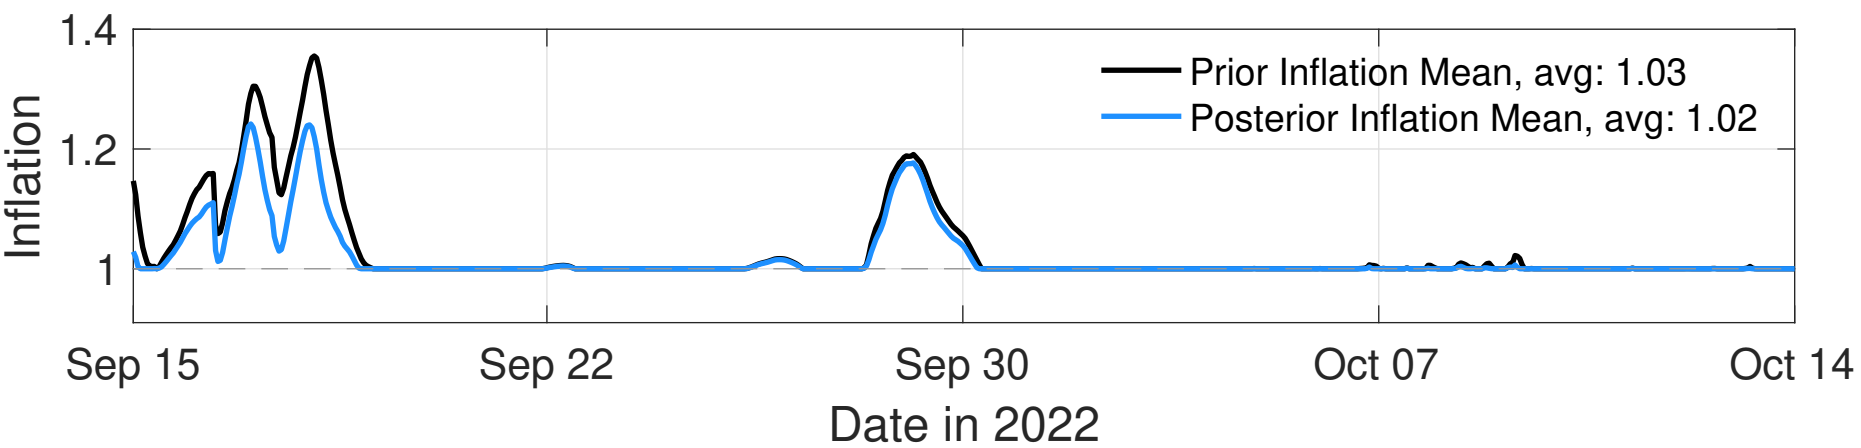

FL's Ian: South Prong St Sebastian River

WV: Kanawha River at Kanawha Falls