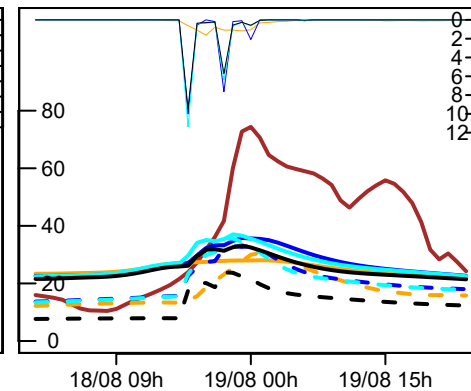

2017-08-19