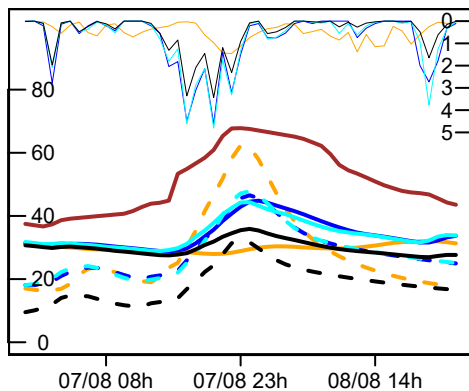

2013-08-08