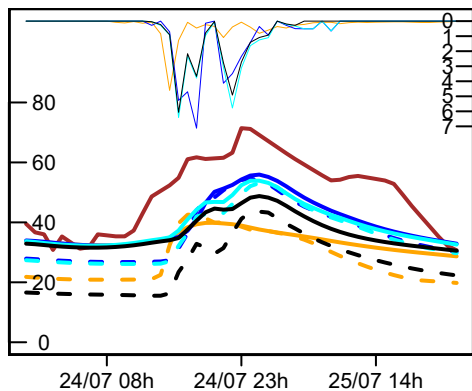

2015-07-25