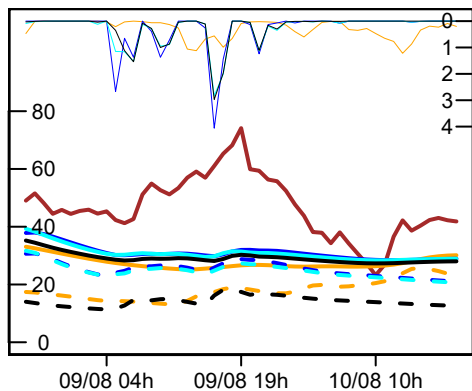

2015-08-10