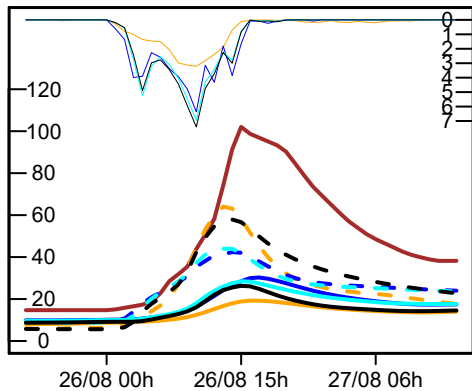

2014-08-27