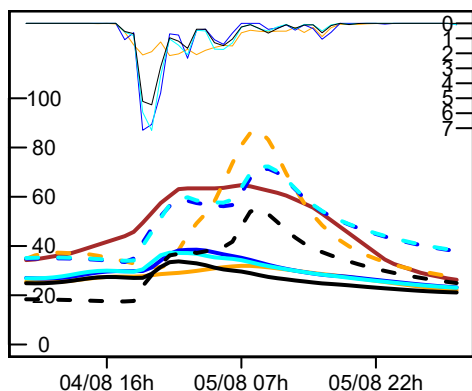

2013-07-30

2016-08-06

Precipitation/Forcings

— ERA5-Land
 — SPAZM-p
 — SPAZM-c
 — COMEPHORE

Streamflow

— Observed
 — MORDOR-SD
 - - SMASH