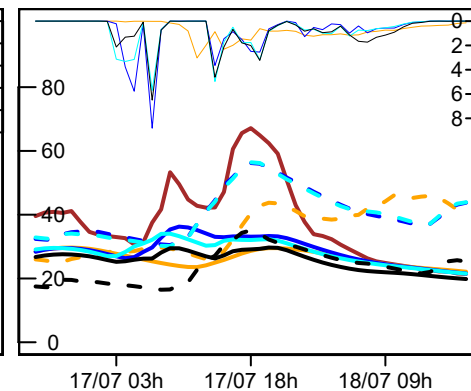

2013-07-30

2016-08-06

Precipitation/Forcings

— ERA5-Land
 — SPAZM-p
 — SPAZM-c
 — COMEPHORE

Streamflow

— Observed
 — MORDOR-SD
 - - SMASH