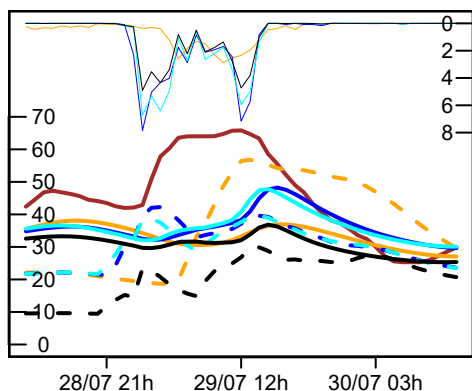

2013-07-30

2016-08-06

Precipitation/Forcings

— ERA5-Land
 — SPAZM-p
 — SPAZM-c
 — COMEPHORE

Streamflow

— Observed
 — MORDOR-SD
 - - SMASH