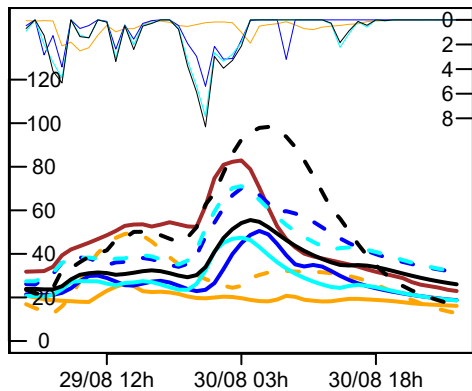

2007-08-31