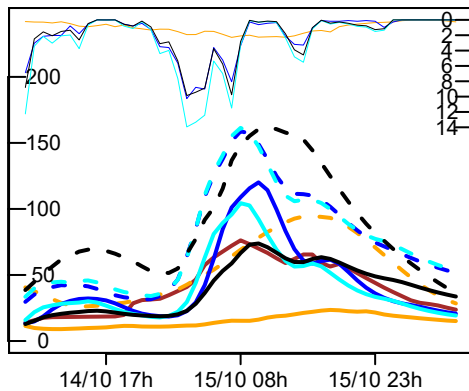

2000-10-16