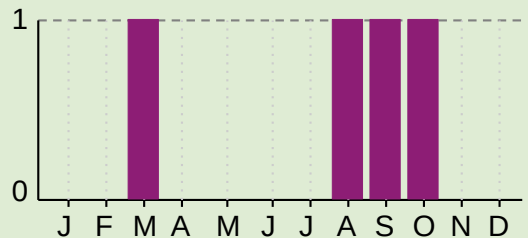

Meteorological, soil moisture, or snow index

SSI-1

Resulting binary value

Index, > Threshold = 0

Index, ≤ Threshold = 1

Binary meteorological, soil moisture, or snow index

Binary SSI-1

Event coincidence analysis