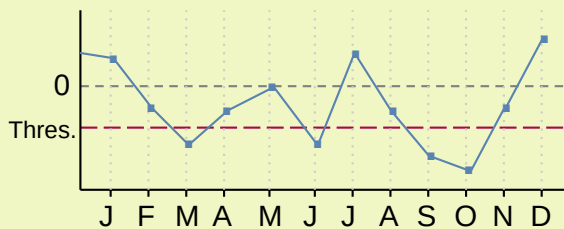

Meteorological, soil moisture, or snow index

SSI-1

Resulting binary value

Index, > Threshold = 0

Index, ≤ Threshold = 1

Binary meteorological, soil moisture, or snow index

Binary SSI-1

Event coincidence analysis