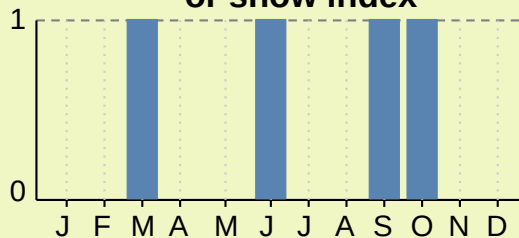

Meteorological, soil moisture, or snow index

SSI-1

Resulting binary value

Index, > Threshold = 0

Index, ≤ Threshold = 1

Binary meteorological, soil moisture, or snow index

Binary SSI-1

Event coincidence analysis