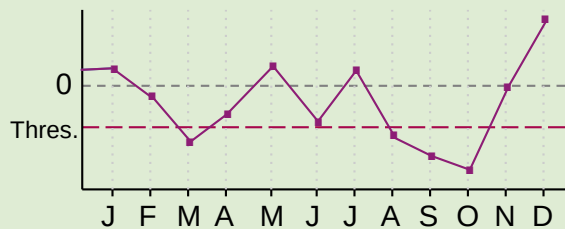

Meteorological, soil moisture, or snow index

SSI-1

Resulting binary value

Index, > Threshold = 0

Index, ≤ Threshold = 1

Binary meteorological, soil moisture, or snow index

Binary SSI-1

Event coincidence analysis