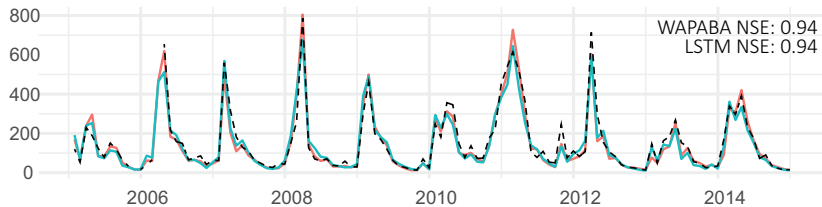

Station: 111005 Northern Queensland

Station: 204014 New South Wales

----- Observed
----- LSTM
----- WAPABA

Station: 609012 Western Australia