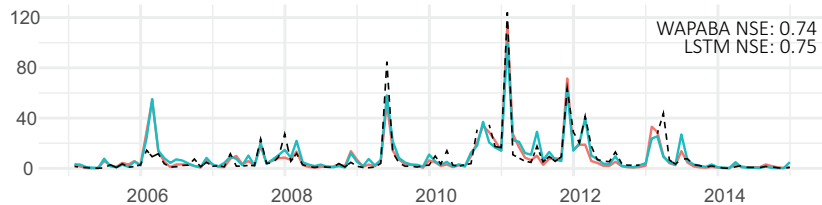

Station: 111005 Northern Queensland

Station: 204014 New South Wales

----- Observed
----- LSTM
----- WAPABA

Station: 609012 Western Australia