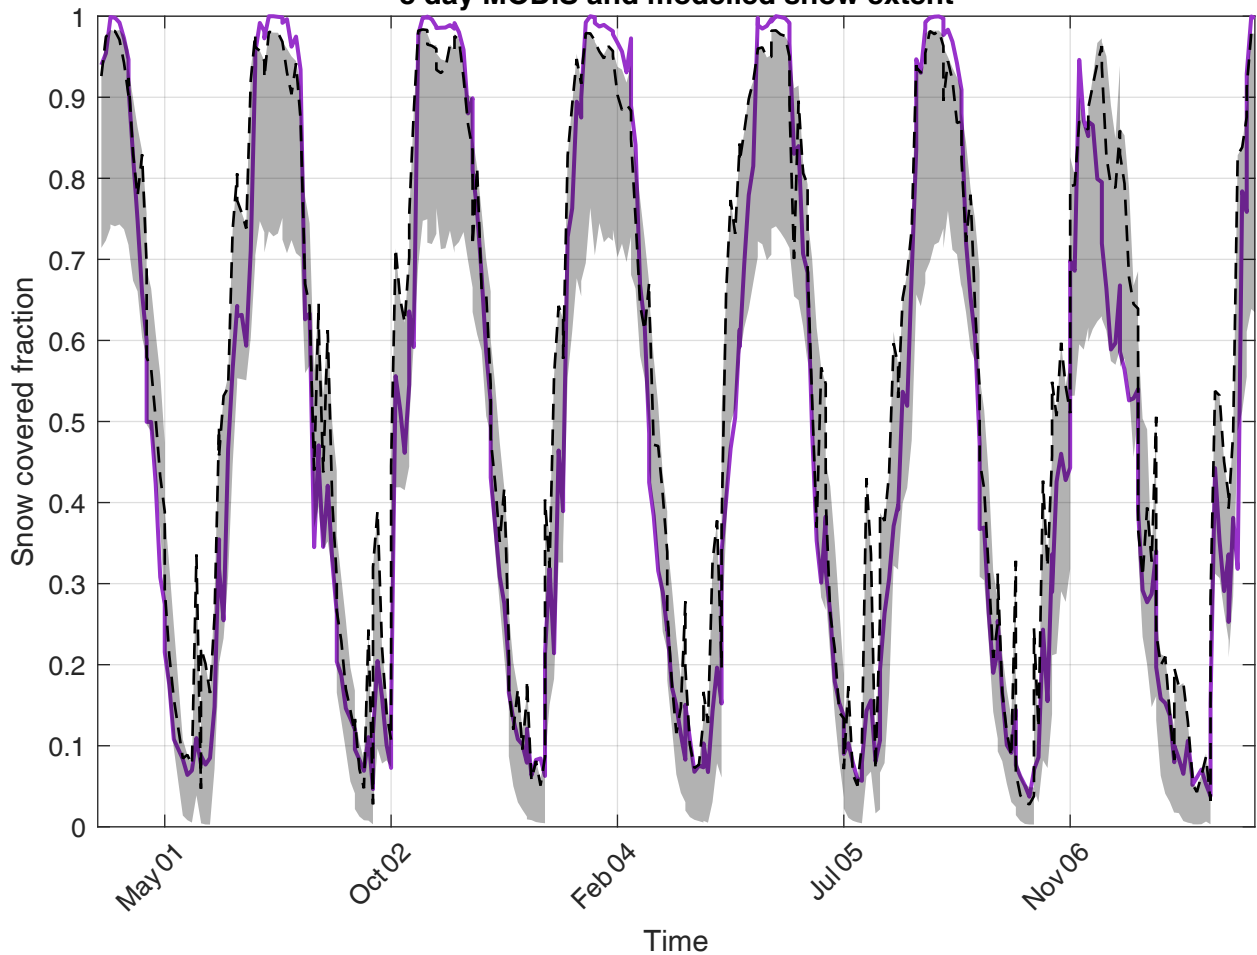

8 day MODIS and modelled snow extent

- MODIS
- - - Simulated P50
- Simulated P5 - P95