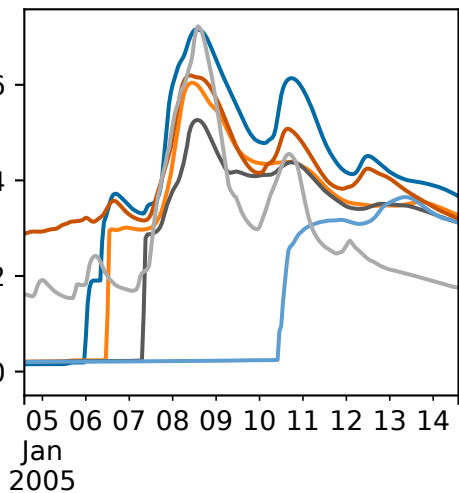

Eden

Tees

Wear

Tyne

Lune