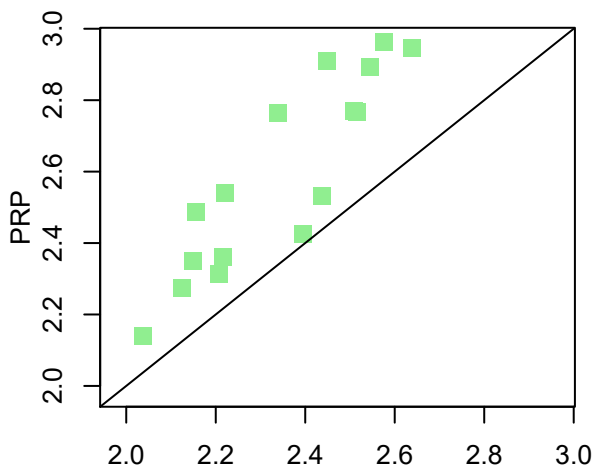

Wet spell duration [d]

Wet spell amount [mm]

Dry spell duration [d]

Average intensity [mm/d]