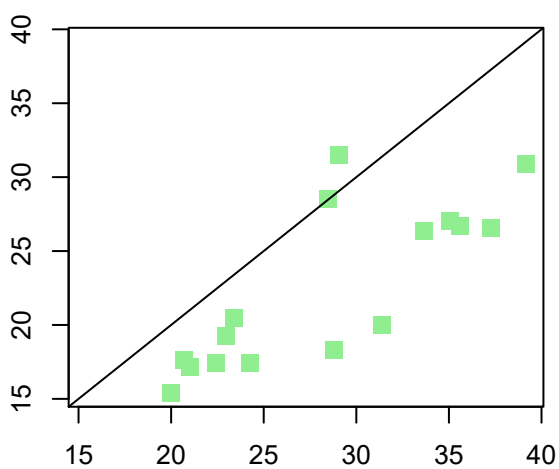

Wet spell duration [d]

Wet spell amount [mm]

Dry spell duration [d]

Average intensity [mm/d]