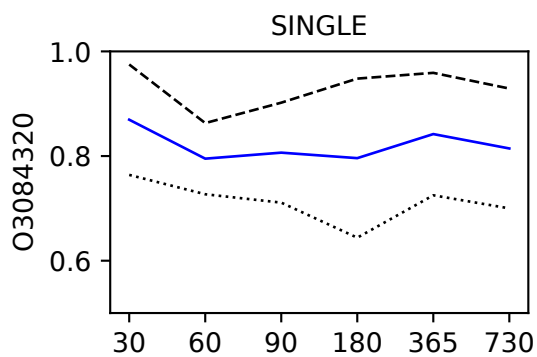

---- Training Validation — Mean(Training, Validation)

Median KGE(Q) - Regime Mediterranean

Lookback [days]