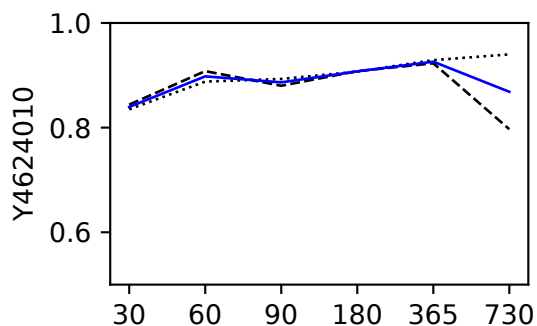

---- Training Validation — Mean(Training, Validation)

Median KGE(Q) - Regime Mediterranean

Lookback [days]