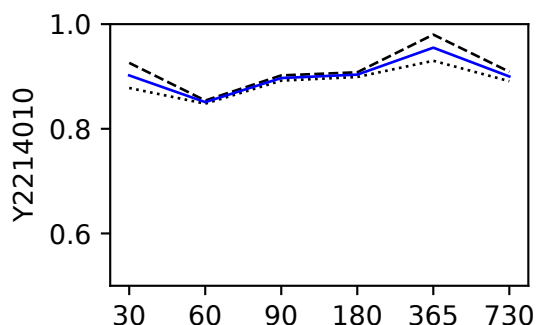

---- Training Validation — Mean(Training, Validation)

Median KGE(Q) - Regime Mediterranean

Lookback [days]