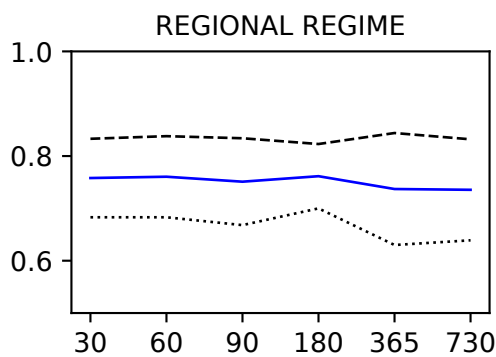

---- Training Validation — Mean(Training, Validation)

Median KGE(Q) - Regime Mediterranean

Lookback [days]