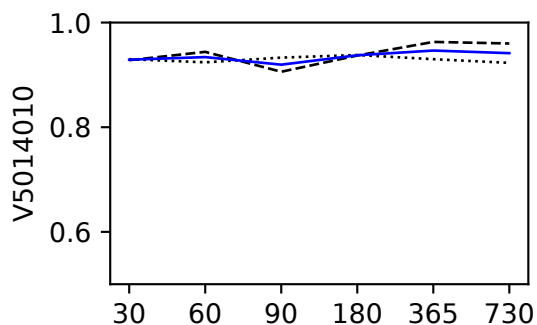

---- Training Validation — Mean(Training, Validation)

Median KGE(Q) - Regime Mediterranean

Lookback [days]