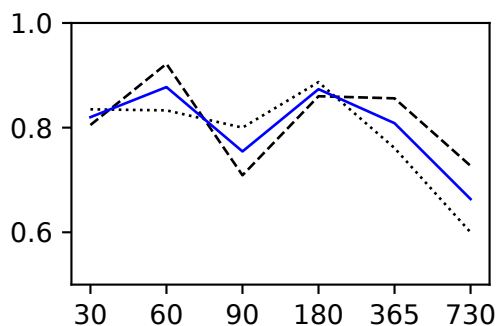

---- Training Validation — Mean(Training, Validation)

Median KGE(Q) - Regime Mediterranean

Lookback [days]