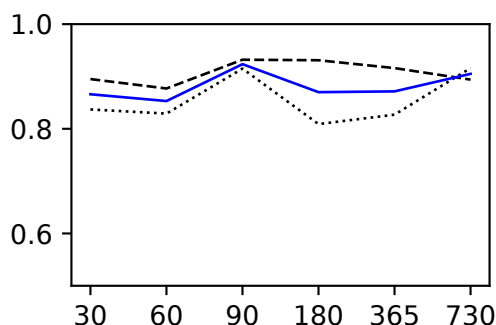

---- Training Validation — Mean(Training, Validation)

Median KGE(Q) - Regime Mediterranean

Lookback [days]