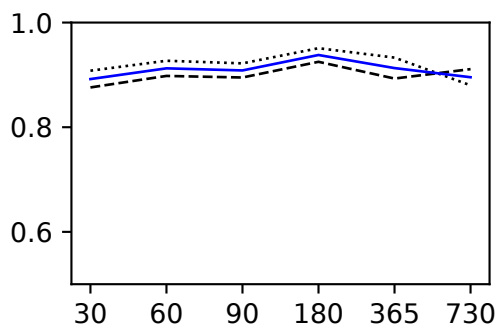

---- Training Validation — Mean(Training, Validation)

Median KGE(Q) - Regime Mediterranean

Lookback [days]