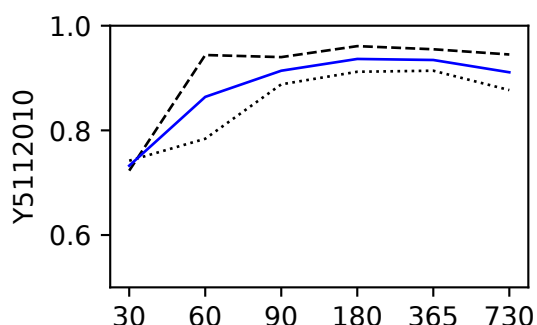

---- Training Validation — Mean(Training, Validation)

Median KGE(Q) - Regime Mediterranean

Lookback [days]