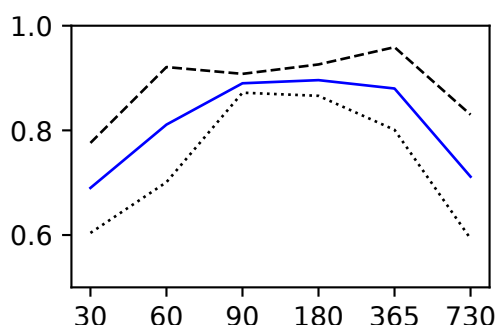

---- Training Validation — Mean(Training, Validation)

Median KGE(Q) - Regime Mediterranean

Lookback [days]