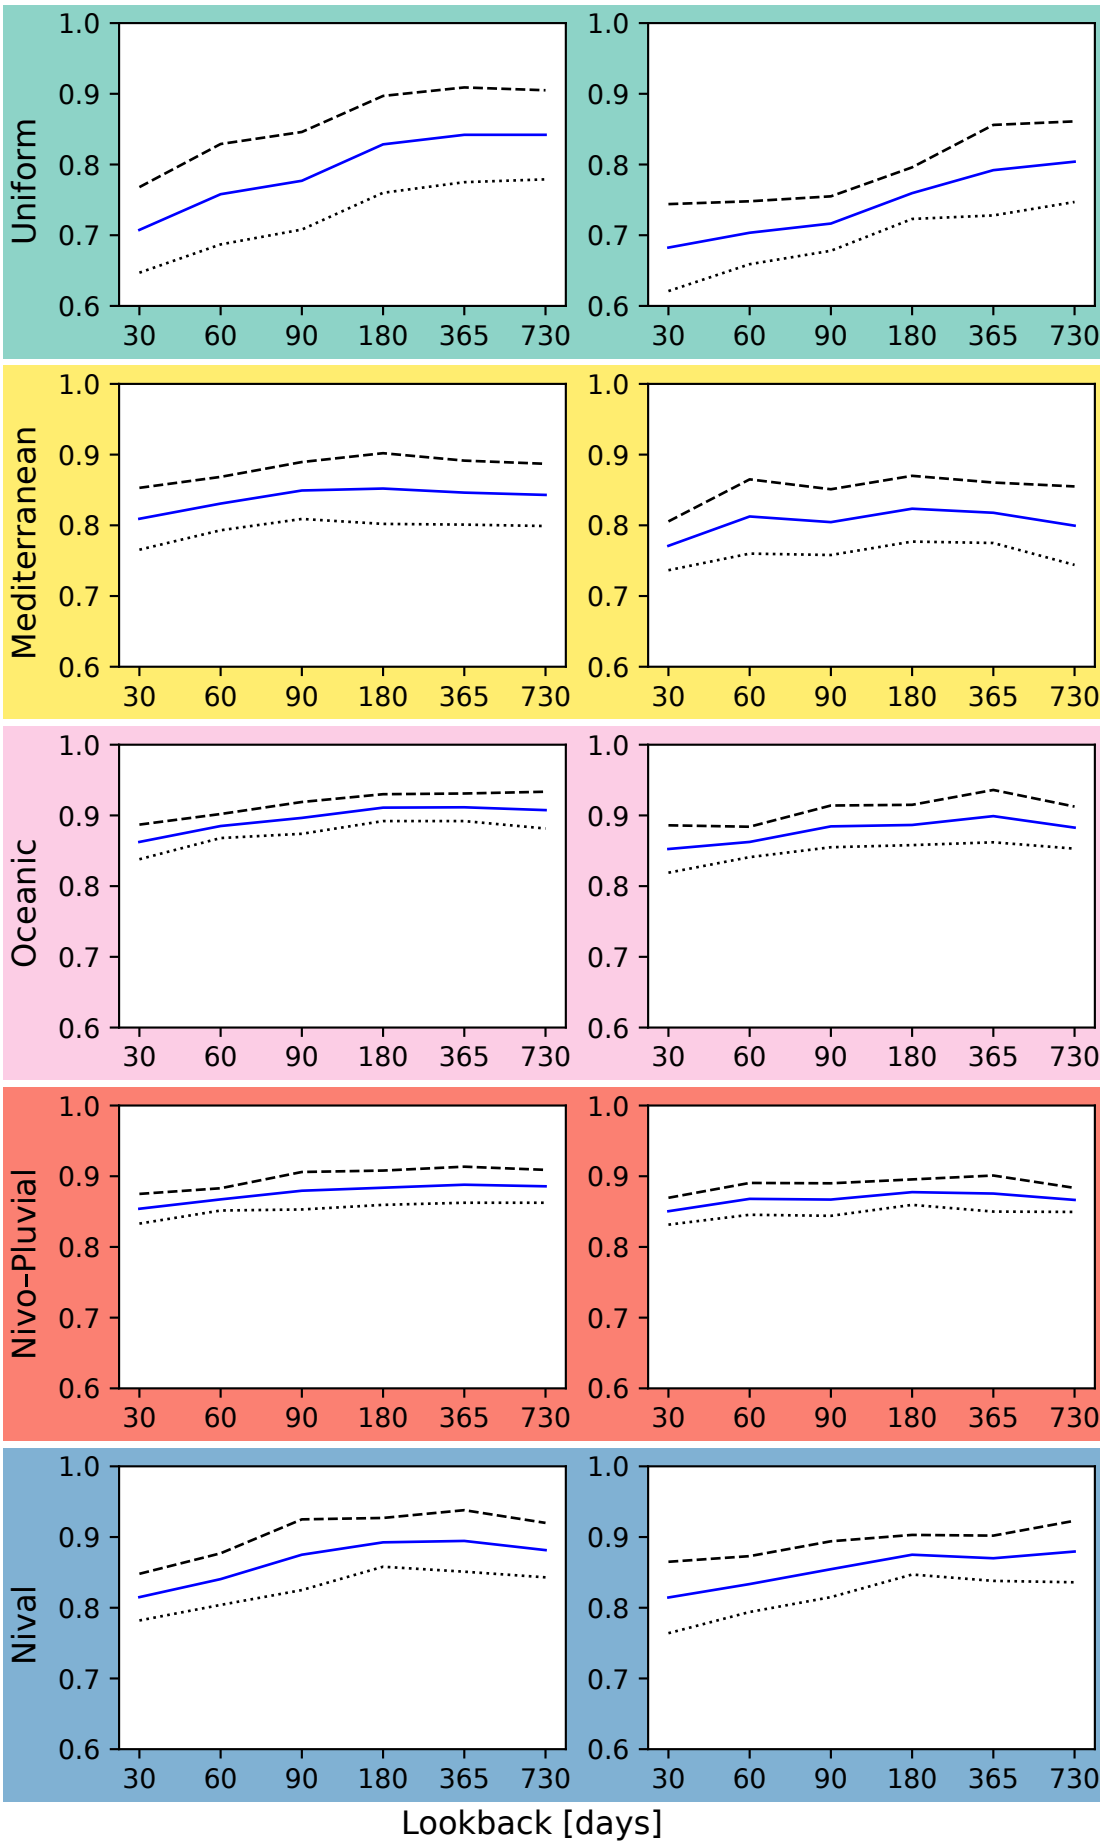

--- Training Validation — Mean(Training, Validation)

SINGLE

REGIONAL REGIME

Lookback [days]