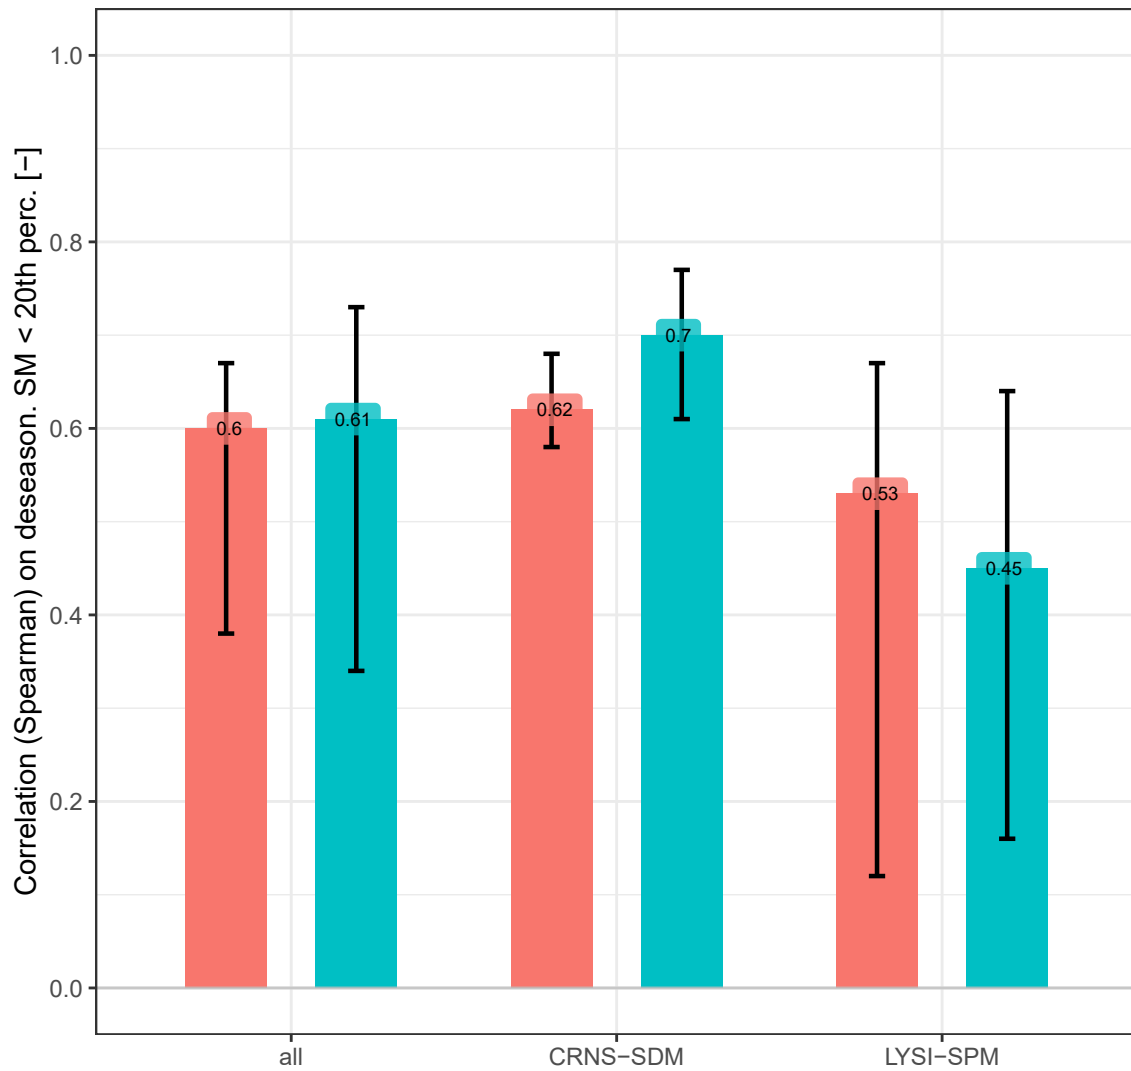

**(a)** no running mean**(b)** 30 d running mean

Setup: ■ GDM-v1-2016 ■ GDM-v2-2021