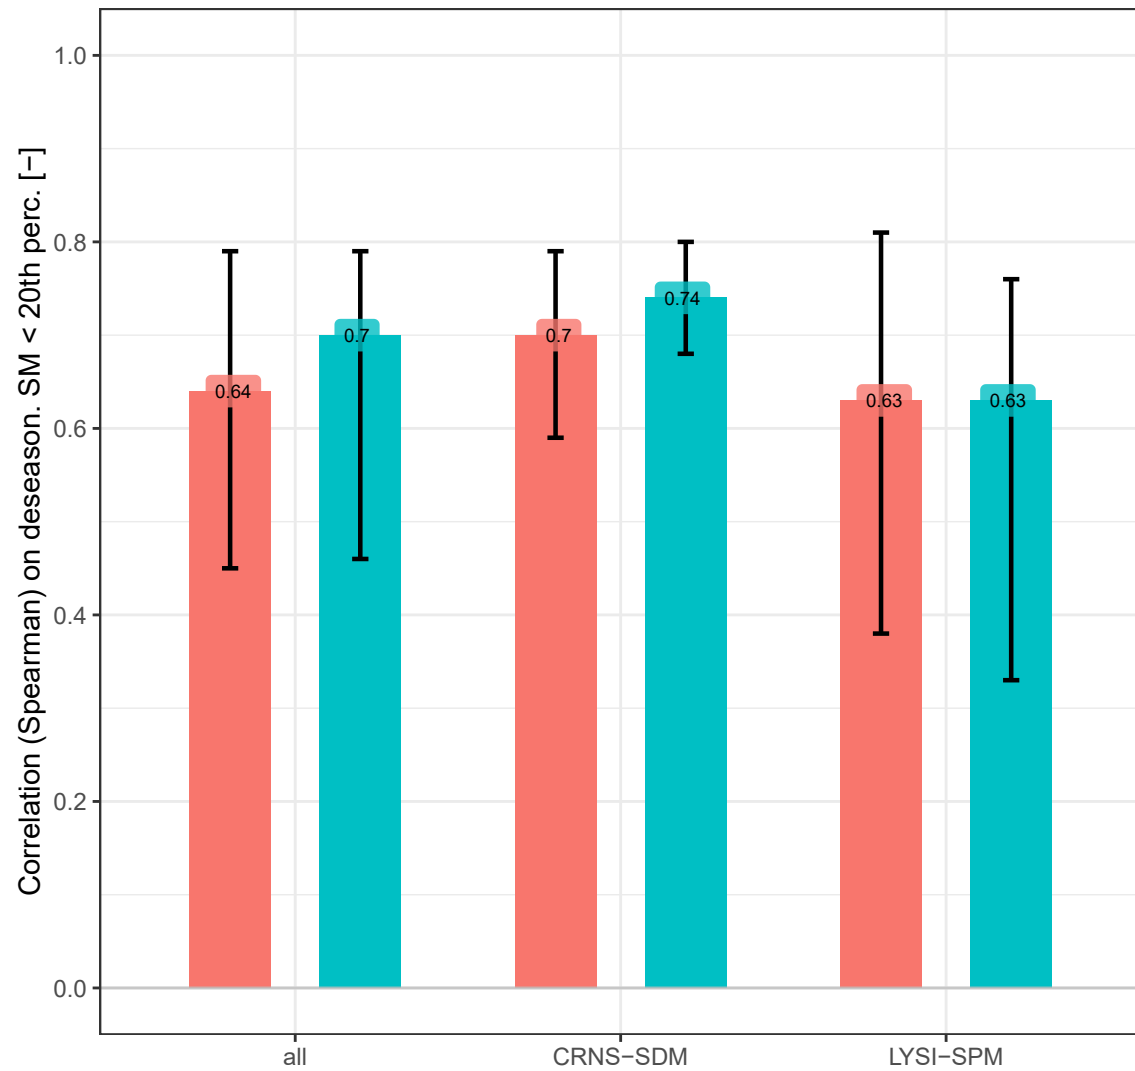

**(a)** no running mean**(b)** 30 d running mean

Setup: ■ GDM-v1-2016 ■ GDM-v2-2021