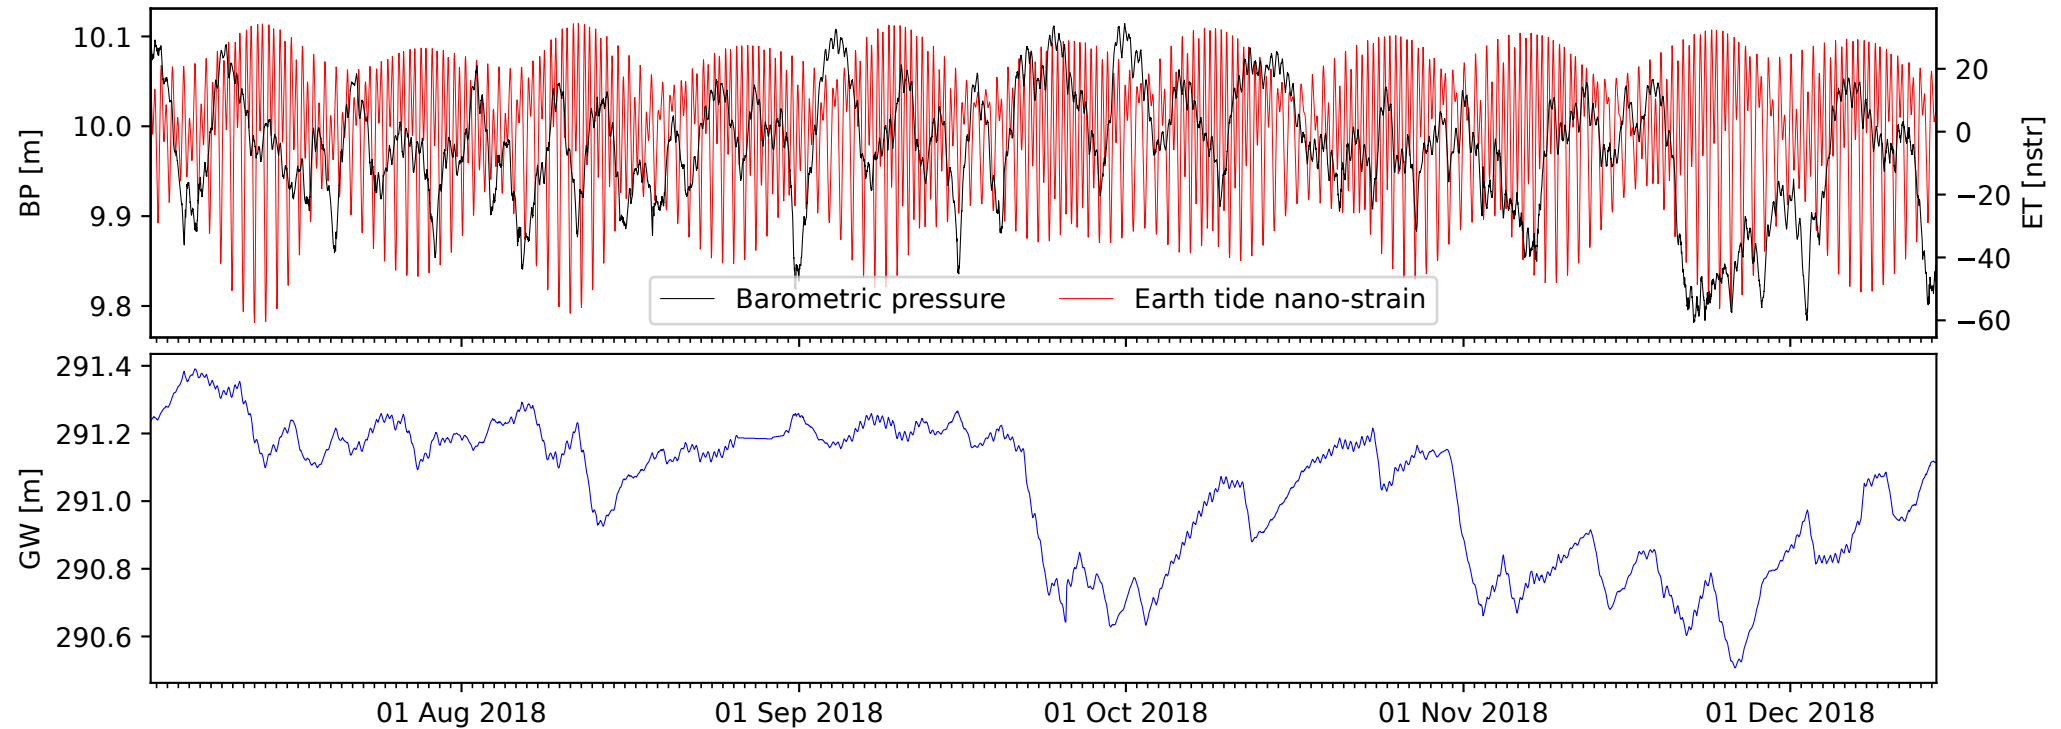

GW075409.1.2 (Thirlmere Lakes, NSW, Australia)

Thirlmere 2 (Thirlmere Lakes, NSW, Australia)