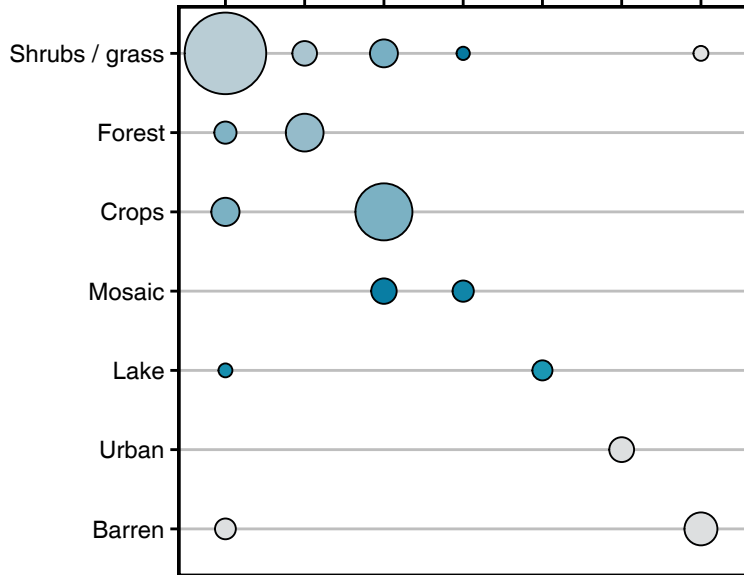

(a)

Land Use in 2001

Shrubs / grass Forest Crops Mosaic Lake Urban Barren

(b)

Cumulative effect on watershed ET (mm)