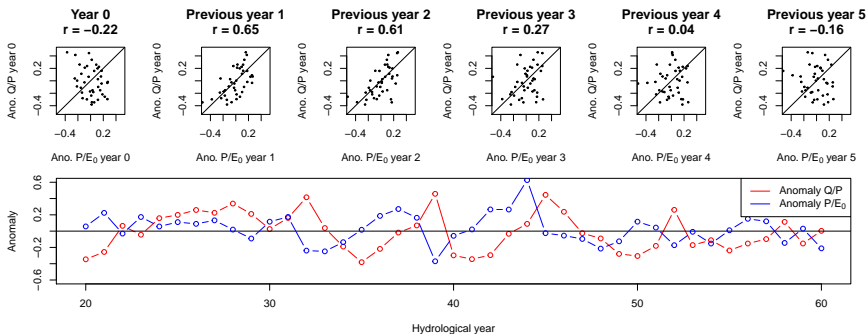

(a) *Medstuguån* River (225 km²), Sweden

(b) *Petit Thérain* River (212 km²), France