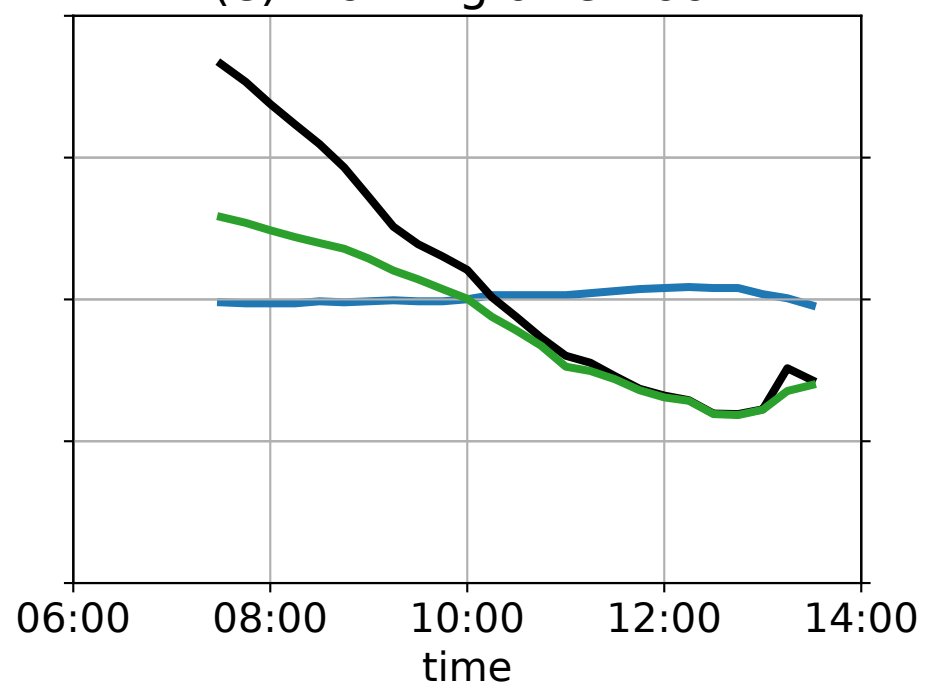

Backscatter

(a) Midnight-morning

(b) Morning-afternoon

(c) Afternoon-evening

Moisture stores

(d) Midnight-morning

(e) Morning-afternoon

(f) Afternoon-evening