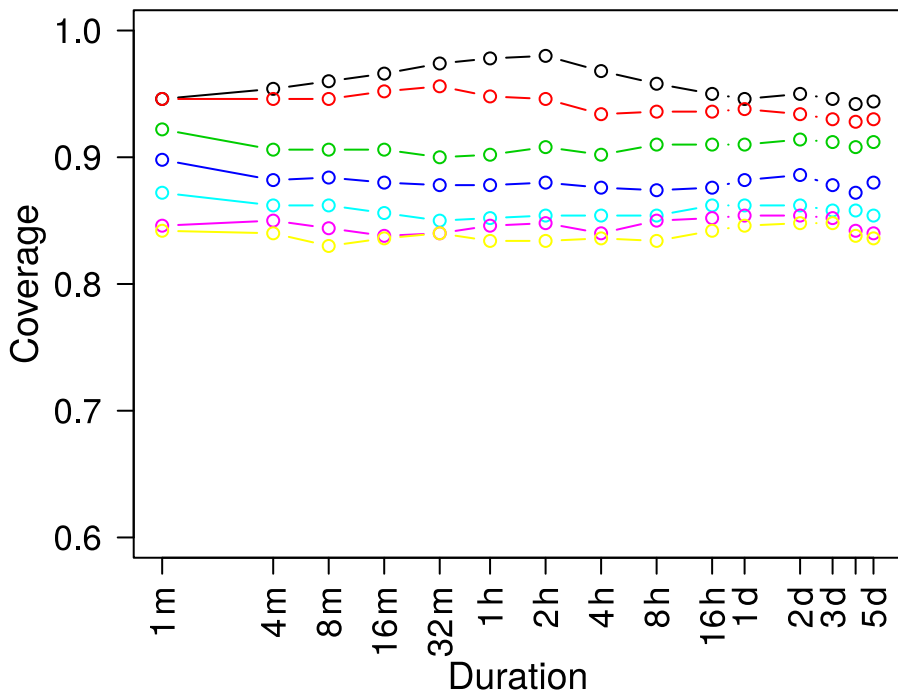

No dependence

Dependence level found in Wupper Catchment

Dependence level: weak

Dependence level: strong