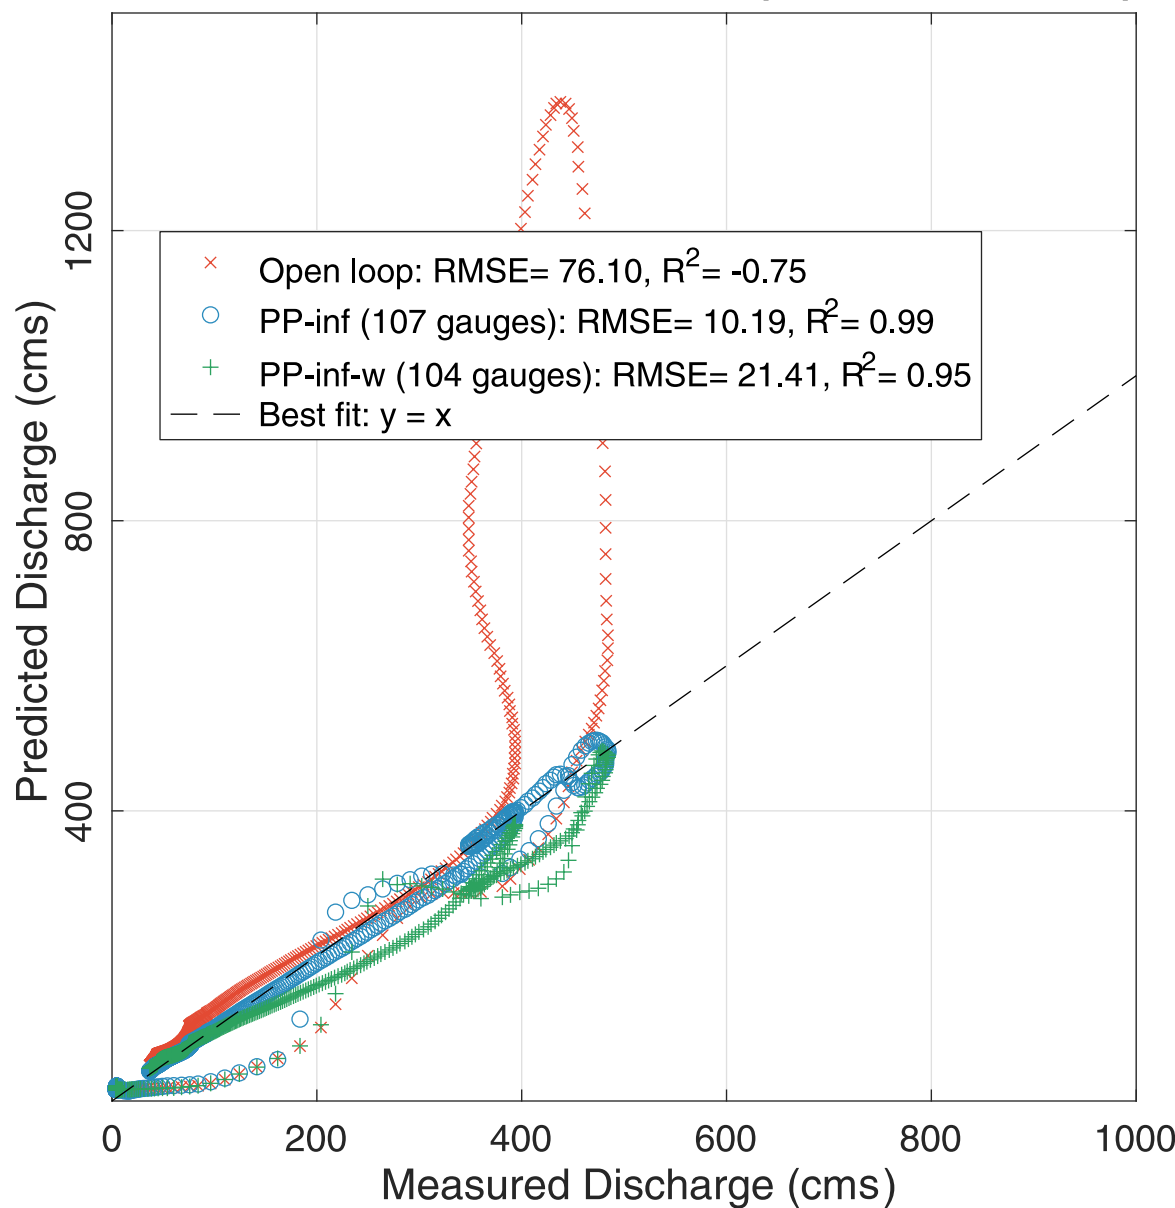

Lumber River at Lumberton (NWIS 02134170)**Buffalo Creek at Mcleansville (NWIS 0209553650)****Cape Fear River at Kelly (NWIS 02105769)**