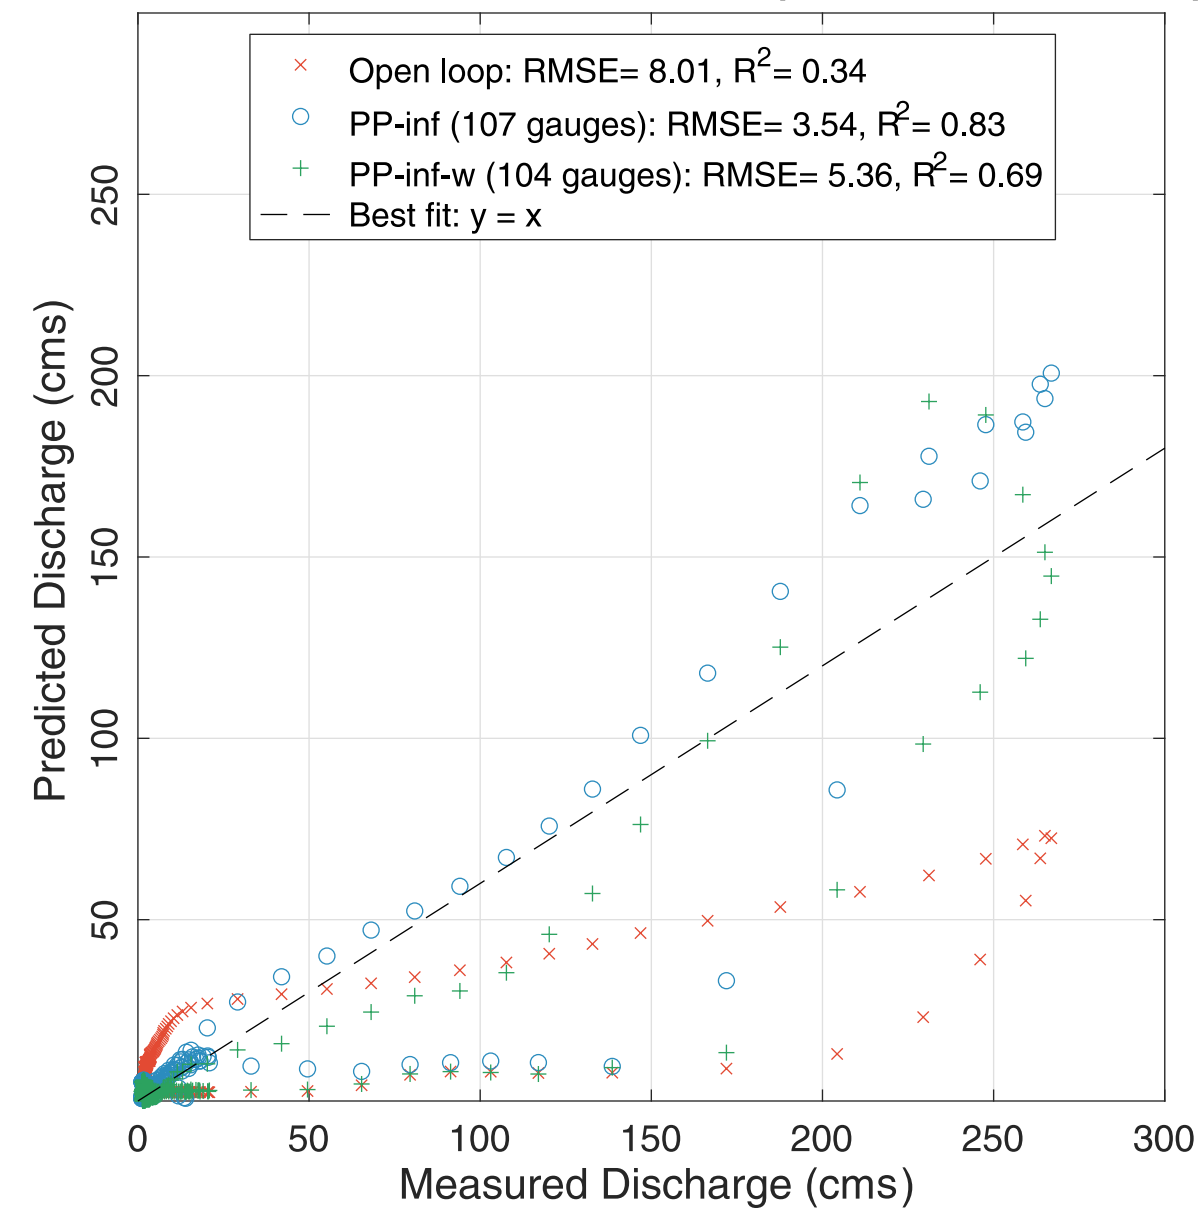

Lumber River at Lumberton (NWIS 02134170)**Buffalo Creek at Mcleansville (NWIS 0209553650)****Cape Fear River at Kelly (NWIS 02105769)**