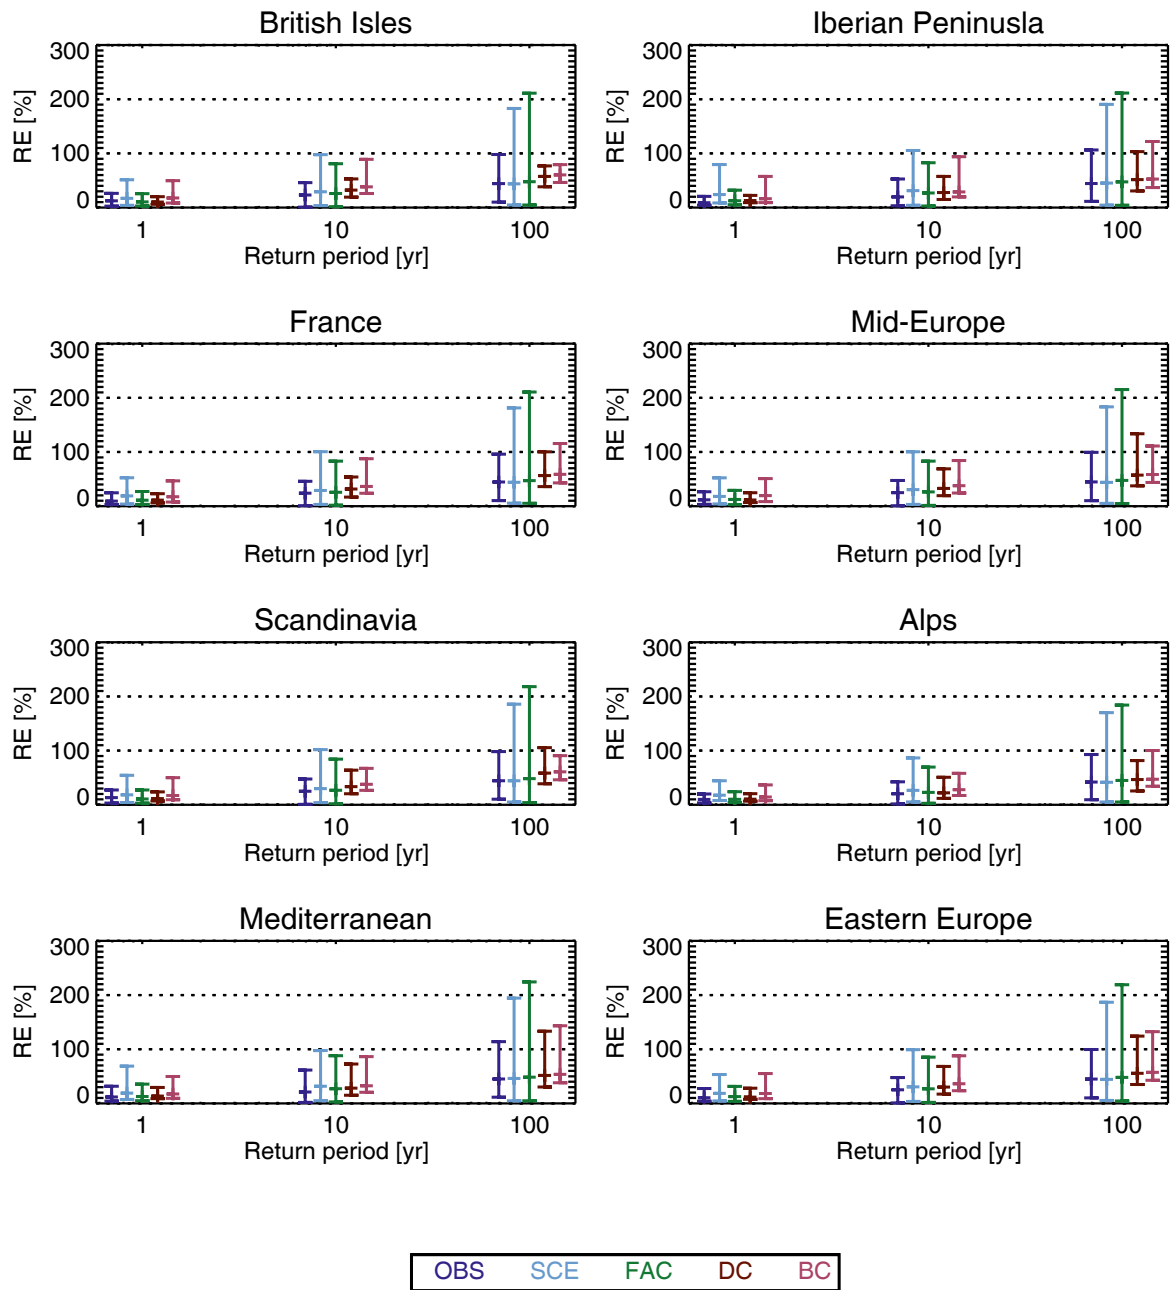

Relative error, Duration: 24 h

OBS SCE FAC DC BC