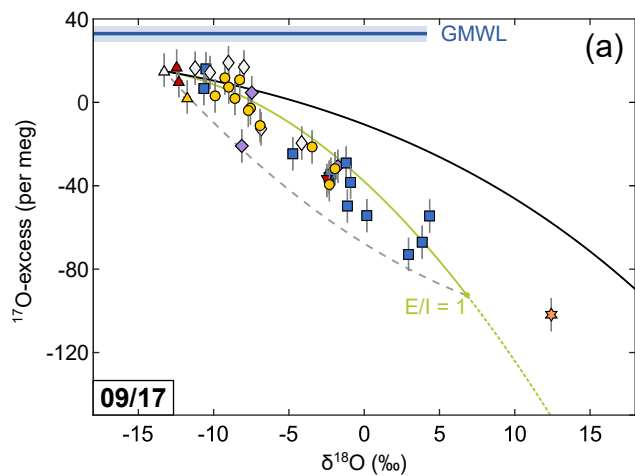

September 2017

September 2018

March 2019

Legend

— simple evaporation

— evaporation with recharge

- - - mixing

▲ Collacagua river

▲▲▲ Springs

▼ Laguna Grande

◇ Laguna Jasure / SE

◇ E / SE

■ N

● NW

★ S / SW