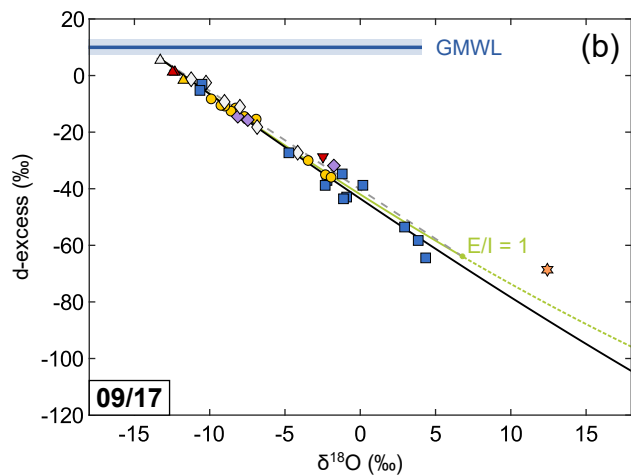

September 2017

September 2018

March 2019

Legend

— simple evaporation

— evaporation with recharge

- - - mixing

▲ Collacagua river

▲▲▲ Springs

▼ Laguna Grande

◇ Laguna Jasure / SE

◇ E / SE

■ N

● NW

★ S / SW