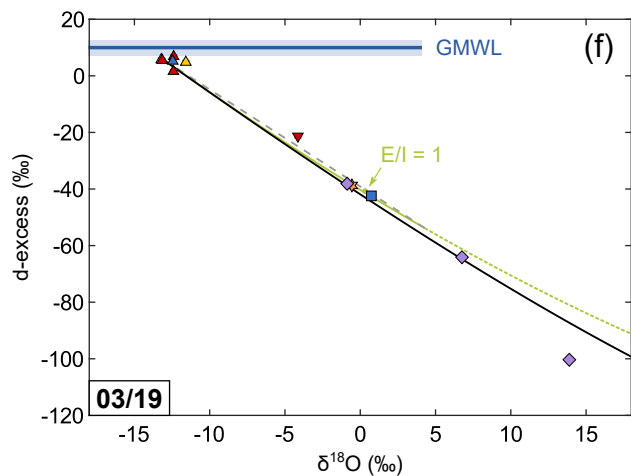

September 2017

September 2018

March 2019

Legend

— simple evaporation

— evaporation with recharge

- - - mixing

▲ Collacagua river

▲▲▲ Springs

▼ Laguna Grande

◇ Laguna Jasure / SE

◇ E / SE

■ N

● NW

★ S / SW