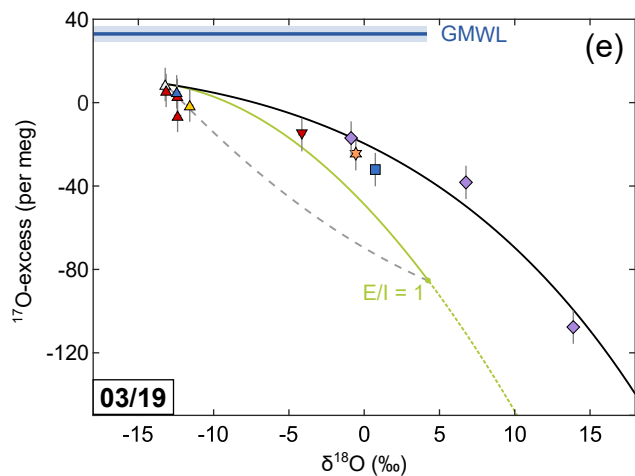

September 2017

September 2018

March 2019

Legend

— simple evaporation

— evaporation with recharge

- - - mixing

▲ Collacagua river

▲▲▲ Springs

▼ Laguna Grande

◇ Laguna Jasure / SE

◇ E / SE

■ N

● NW

★ S / SW