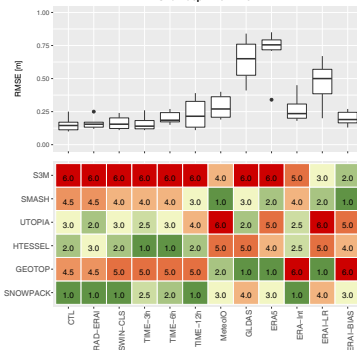

Snow water equivalent 2016–2017

(a)

Snow density 2016–2017

(b)

Snow depth 2016–2017

(c)

Snow depth 2012–2017

(d)

value 1 2 3 4 5