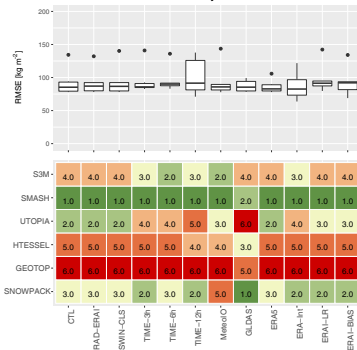

Snow water equivalent 2016–2017

(a)

Snow density 2016–2017

(b)

Snow depth 2016–2017

(c)

Snow depth 2012–2017

(d)

value 1 2 3 4 5