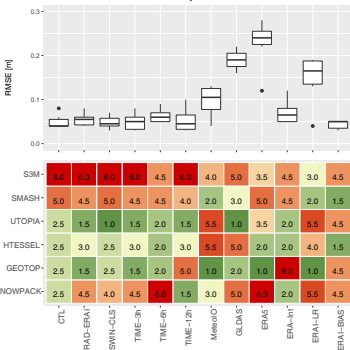

Snow water equivalent 2016–2017

(a)

Snow density 2016–2017

(b)

Snow depth 2016–2017

(c)

Snow depth 2012–2017

(d)

value 1 2 3 4 5