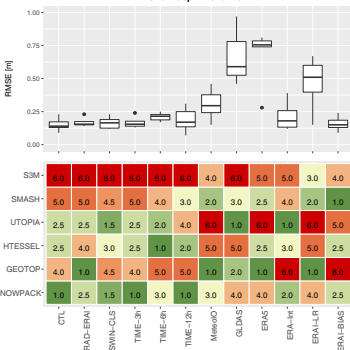

Snow water equivalent 2016–2017

(a)

Snow density 2016–2017

(b)

Snow depth 2016–2017

(c)

Snow depth 2012–2017

(d)

value 1 2 3 4 5