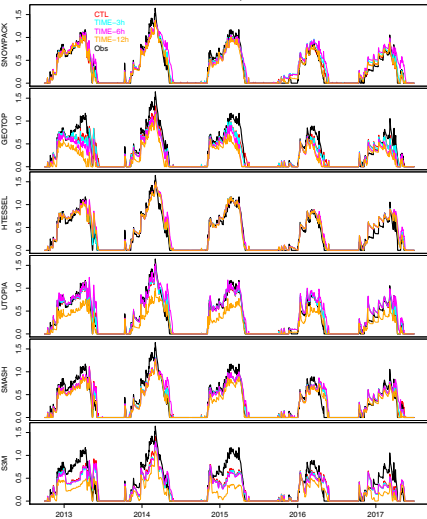

Snow Depth

Snow Water Equivalent