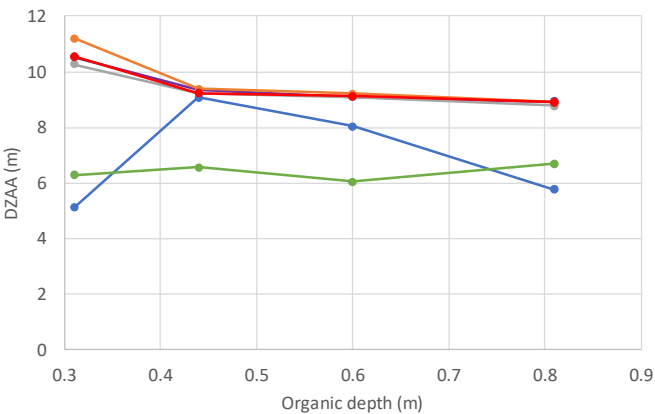

JMR (TBOT +0.8°C, SDEP 7)

BWC (TBOT -1°C, SDEP 10)

HPC (TBOT -1.5°C, SDEP 8)