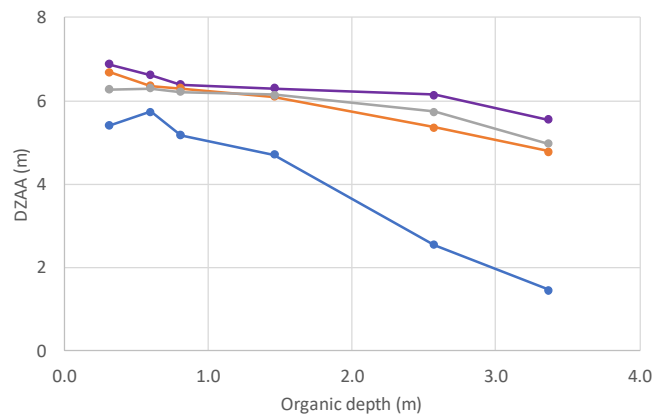

JMR (TBOT +0.8°C, SDEP 7)

BWC (TBOT -1°C, SDEP 10)

HPC (TBOT -1.5°C, SDEP 8)