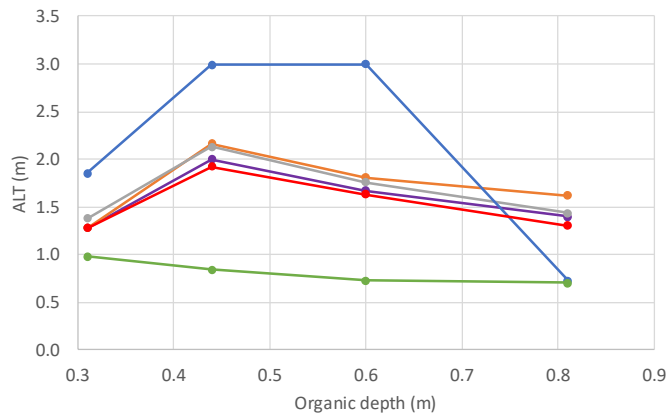

JMR (TBOT +0.8°C, SDEP 7)

BWC (TBOT -1°C, SDEP 10)

HPC (TBOT -1.5°C, SDEP 8)