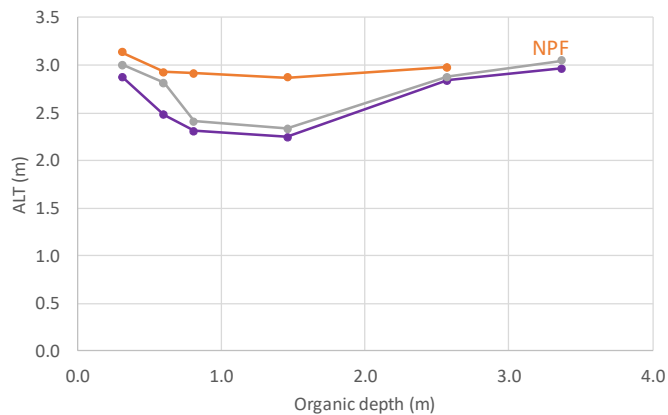

JMR (TBOT +0.8°C, SDEP 7)

BWC (TBOT -1°C, SDEP 10)

HPC (TBOT -1.5°C, SDEP 8)