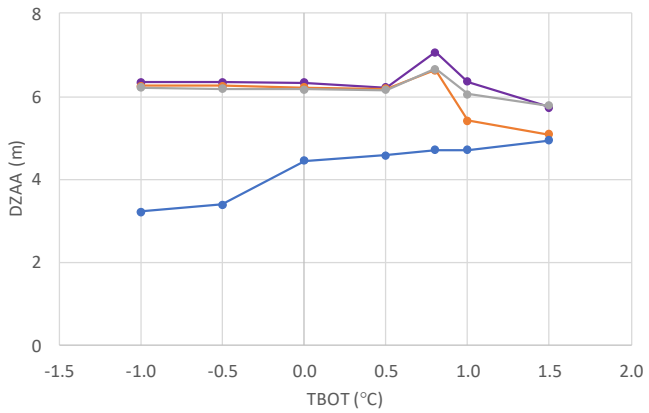

JMR – NL forest (ORG 1.46m, SDEP7)

BWC – NL forest (ORG 0.44m, SDEP10)

HPC – NL forest (M-org 0.60m SDEP8)