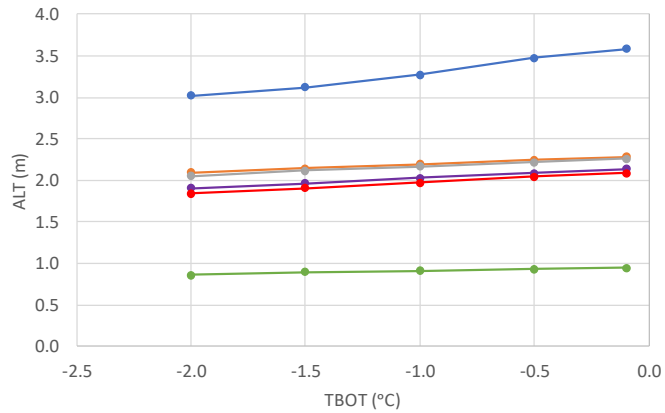

JMR – NL forest (ORG 1.46m, SDEP7)

BWC – NL forest (ORG 0.44m, SDEP10)

HPC – NL forest (M-org 0.60m SDEP8)