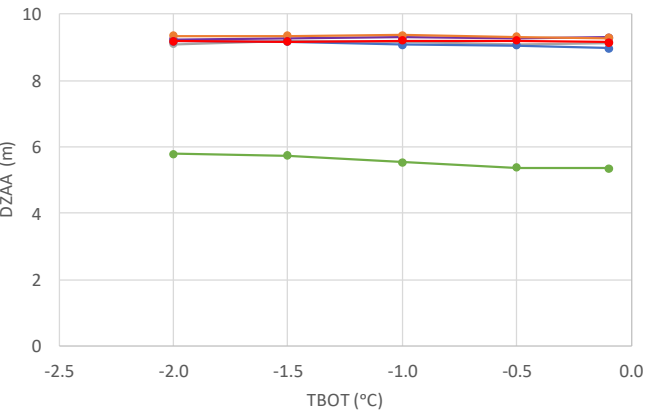

JMR – NL forest (ORG 1.46m, SDEP7)

BWC – NL forest (ORG 0.44m, SDEP10)

HPC – NL forest (M-org 0.60m SDEP8)