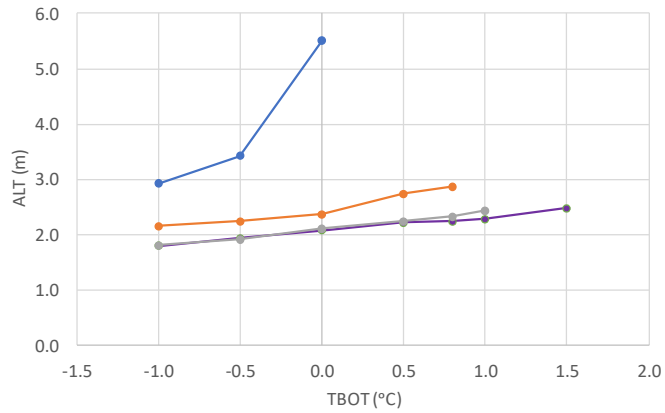

JMR – NL forest (ORG 1.46m, SDEP7)

BWC – NL forest (ORG 0.44m, SDEP10)

HPC – NL forest (M-org 0.60m SDEP8)