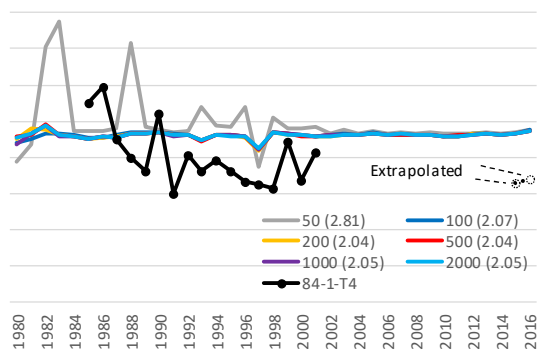

JMR – NL forest (1.46m ORG +0.8°C SDEP7)

JMR – NL forest (1.46m M-org +0.8°C SDEP7)

BWC – NL forest (0.44m ORG -1.0 °C SDEP10)

BWC – NL forest (0.44m M-org -1.0 °C SDEP10)

HPC – NL forest (0.6m ORG -1.5 °C SDEP8)