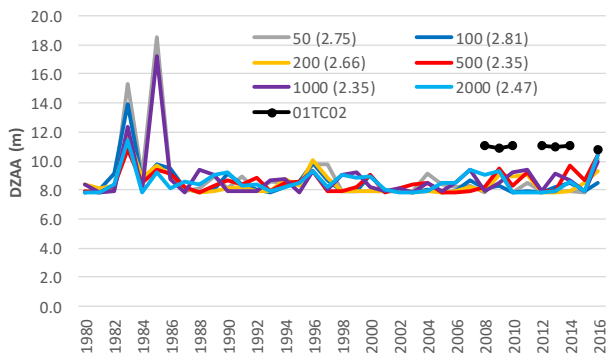

JMR – NL forest (1.46m ORG +0.8°C SDEP7)

JMR – NL forest (1.46m M-org +0.8°C SDEP7)

BWC – NL forest (0.44m ORG -1.0 °C SDEP10)

BWC – NL forest (0.44m M-org -1.0 °C SDEP10)

HPC – NL forest (0.6m ORG -1.5 °C SDEP8)

HPC – NL forest (0.6m M-org -1.5 °C SDEP8)