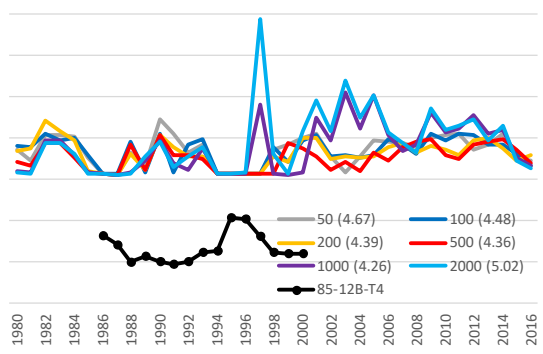

JMR – NL forest (1.46m ORG +0.8°C SDEP7)

JMR – NL forest (1.46m M-org +0.8°C SDEP7)

BWC – NL forest (0.44m ORG -1.0 °C SDEP10)

BWC – NL forest (0.44m M-org -1.0 °C SDEP10)

HPC – NL forest (0.6m ORG -1.5 °C SDEP8)