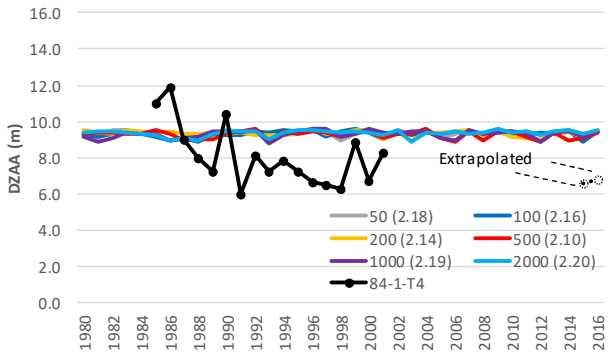

JMR – NL forest (1.46m ORG +0.8°C SDEP7)

JMR – NL forest (1.46m M-org +0.8°C SDEP7)

BWC – NL forest (0.44m ORG -1.0 °C SDEP10)

BWC – NL forest (0.44m M-org -1.0 °C SDEP10)

HPC – NL forest (0.6m ORG -1.5 °C SDEP8)

HPC – NL forest (0.6m M-org -1.5 °C SDEP8)