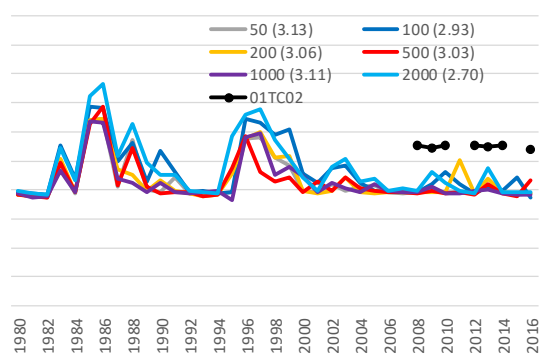

JMR – NL forest (1.46m ORG +0.8°C SDEP7)

JMR – NL forest (1.46m M-org +0.8°C SDEP7)

BWC – NL forest (0.44m ORG -1.0 °C SDEP10)

BWC – NL forest (0.44m M-org -1.0 °C SDEP10)

HPC – NL forest (0.6m ORG -1.5 °C SDEP8)