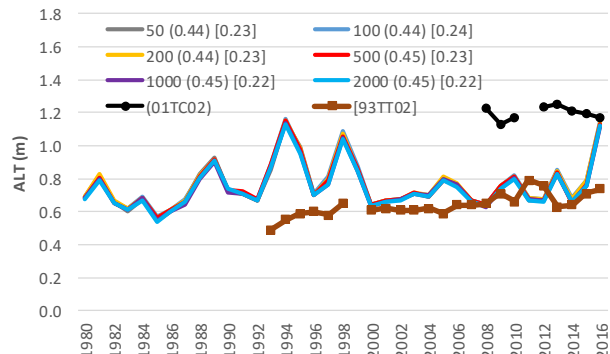

JMR – NL forest (1.46m ORG +0.8°C SDEP7)

JMR – NL forest (1.46m M-org +0.8°C SDEP7)

BWC – NL forest (0.44m ORG -1.0°C SDEP10)

BWC – NL forest (0.44m M-org -1.0°C SDEP10)

HPC – NL forest (0.6m ORG -1.5°C SDEP8)

HPC – NL forest (0.6m M-org -1.5°C SDEP8)