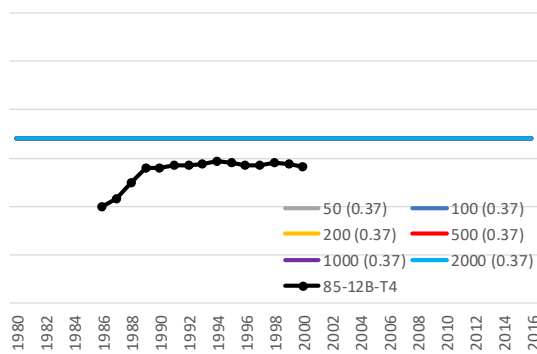

JMR – NL forest (1.46m ORG +0.8°C SDEP7)

JMR – NL forest (1.46m M-org +0.8°C SDEP7)

BWC – NL forest (0.44m ORG -1.0°C SDEP10)

BWC – NL forest (0.44m M-org -1.0°C SDEP10)

HPC – NL forest (0.6m ORG -1.5°C SDEP8)