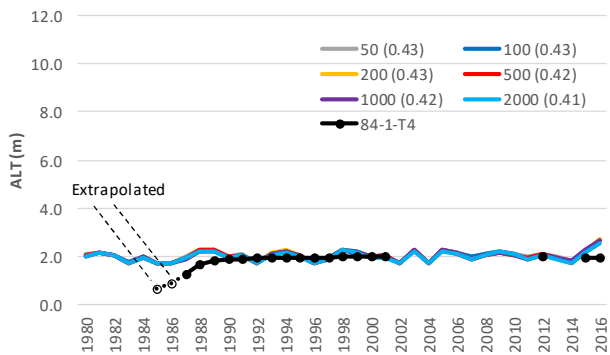

JMR – NL forest (1.46m ORG +0.8°C SDEP7)

JMR – NL forest (1.46m M-org +0.8°C SDEP7)

BWC – NL forest (0.44m ORG -1.0°C SDEP10)

BWC – NL forest (0.44m M-org -1.0°C SDEP10)

HPC – NL forest (0.6m ORG -1.5°C SDEP8)

HPC – NL forest (0.6m M-org -1.5°C SDEP8)