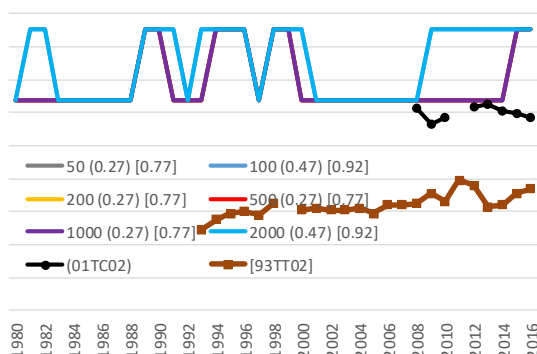

JMR – NL forest (1.46m ORG +0.8°C SDEP7)

JMR – NL forest (1.46m M-org +0.8°C SDEP7)

BWC – NL forest (0.44m ORG -1.0°C SDEP10)

BWC – NL forest (0.44m M-org -1.0°C SDEP10)

HPC – NL forest (0.6m ORG -1.5°C SDEP8)

HPC – NL forest (0.6m M-org -1.5°C SDEP8)