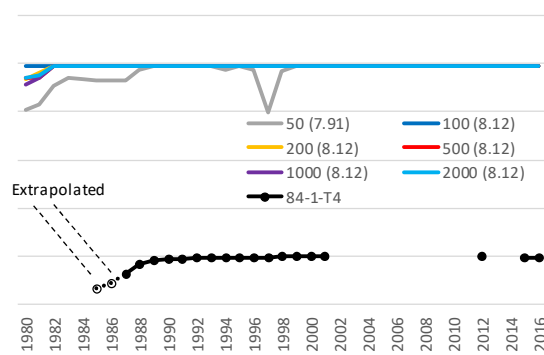

JMR – NL forest (1.46m ORG +0.8°C SDEP7)

JMR – NL forest (1.46m M-org +0.8°C SDEP7)

BWC – NL forest (0.44m ORG -1.0°C SDEP10)

BWC – NL forest (0.44m M-org -1.0°C SDEP10)

HPC – NL forest (0.6m ORG -1.5°C SDEP8)

HPC – NL forest (0.6m M-org -1.5°C SDEP8)