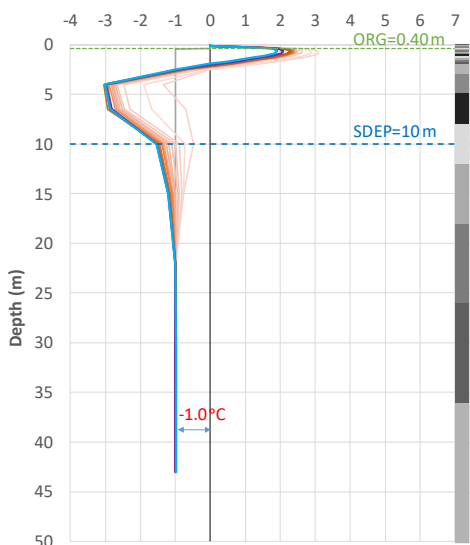

SC1: 23L-50m ORG

JMR – NL forest

SC2: 25L-51.24m ORG

SC2: 25L-51.24m M-org

BWC – NL forest

HPC – NL forest