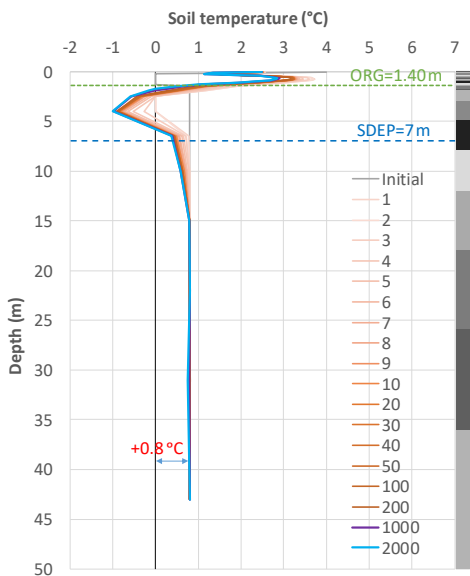

SC1: 23L-50m ORG

JMR – NL forest

SC2: 25L-51.24m ORG

SC2: 25L-51.24m M-org

BWC – NL forest

HPC – NL forest