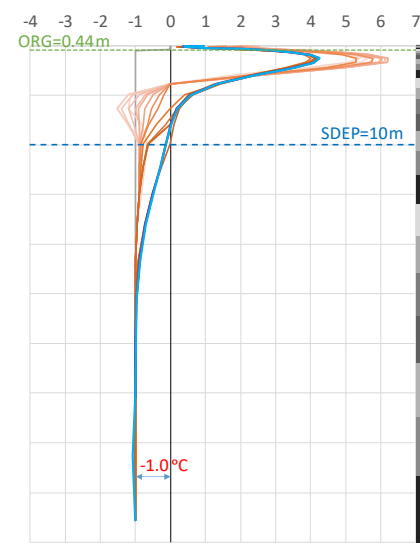

SC1: 23L-50m ORG

JMR – NL forest

SC2: 25L-51.24m ORG

SC2: 25L-51.24m M-org

BWC – NL forest

HPC – NL forest