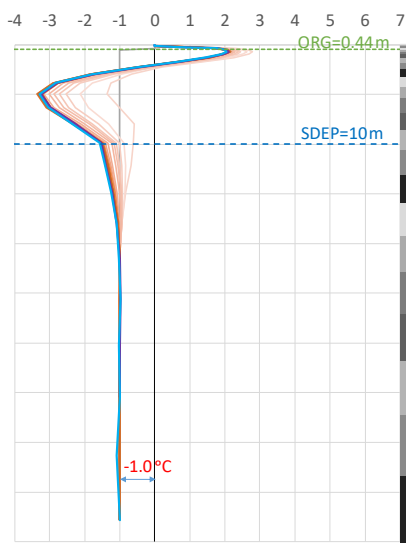

SC1: 23L-50m ORG

JMR – NL forest

SC2: 25L-51.24m ORG

SC2: 25L-51.24m M-org

BWC – NL forest

HPC – NL forest