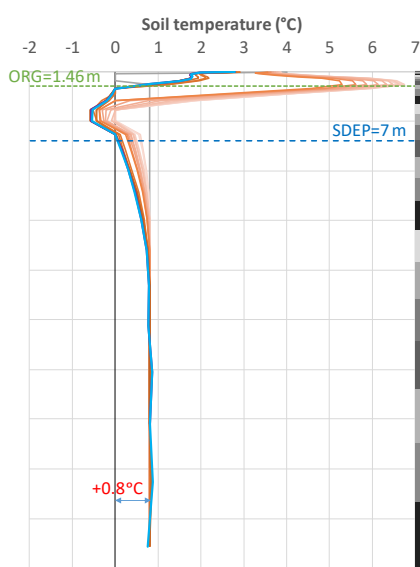

SC1: 23L-50m ORG

JMR – NL forest

SC2: 25L-51.24m ORG

SC2: 25L-51.24m M-org

BWC – NL forest

HPC – NL forest