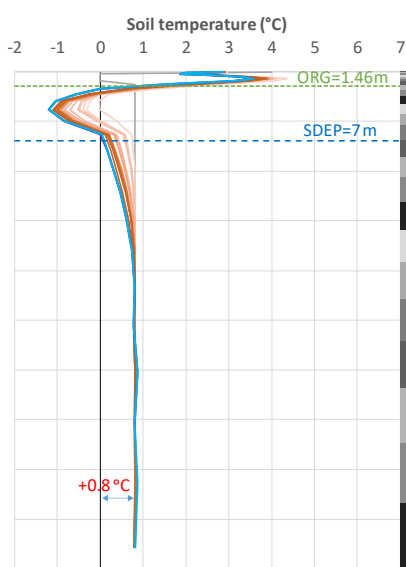

SC1: 23L-50m ORG

JMR – NL forest

SC2: 25L-51.24m ORG

SC2: 25L-51.24m M-org

BWC – NL forest

HPC – NL forest