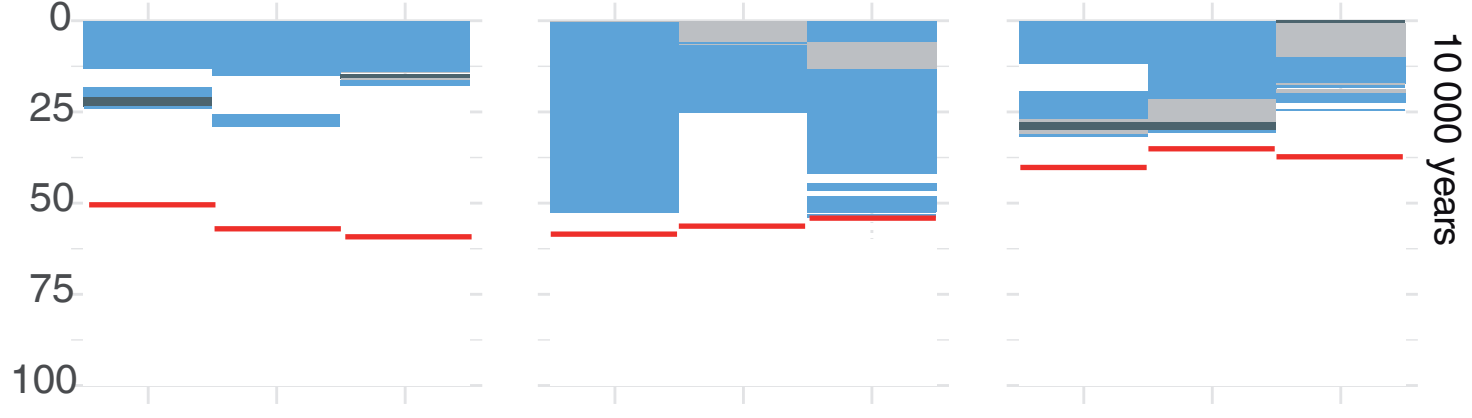

Low complexity

Medium complexity

High complexity

20 mm 40 mm 60 mm

20 mm 40 mm 60 mm

20 mm 40 mm 60 mm

Moraine age