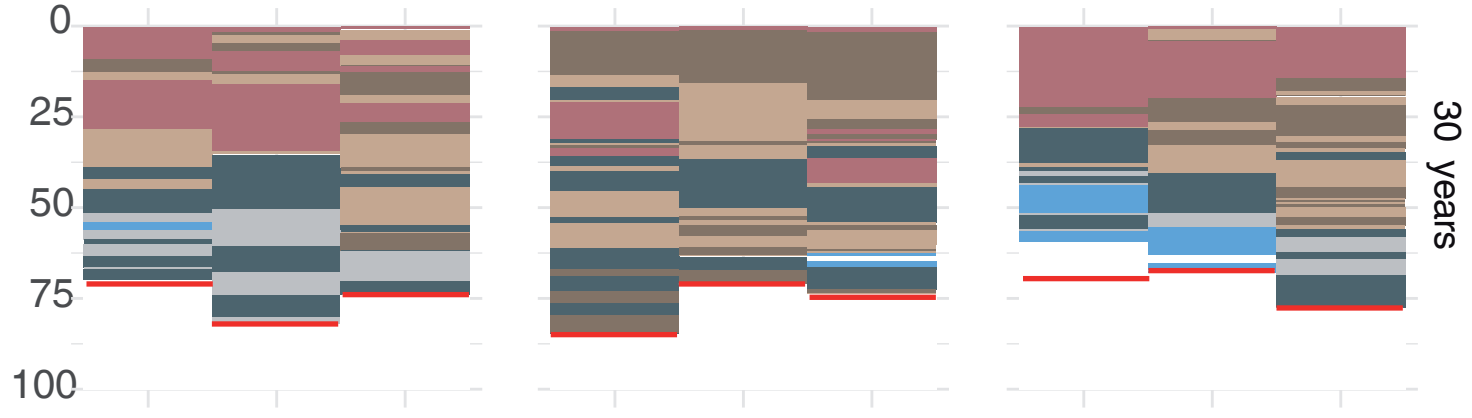

Low complexity

Medium complexity

High complexity

20 mm 40 mm 60 mm

20 mm 40 mm 60 mm

20 mm 40 mm 60 mm

Moraine age