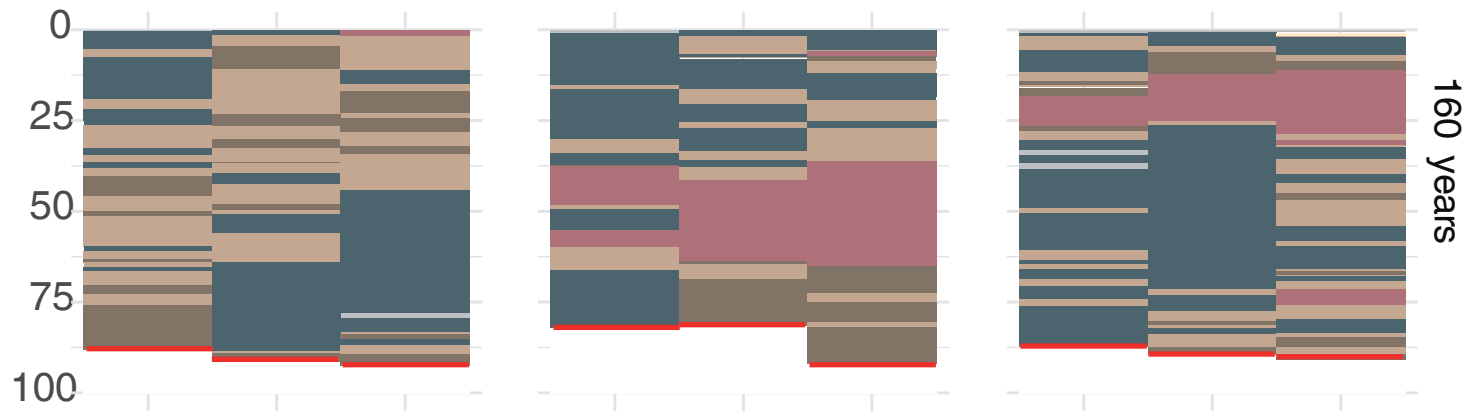

Low complexity

Medium complexity

High complexity

20 mm 40 mm 60 mm

20 mm 40 mm 60 mm

20 mm 40 mm 60 mm

Moraine age