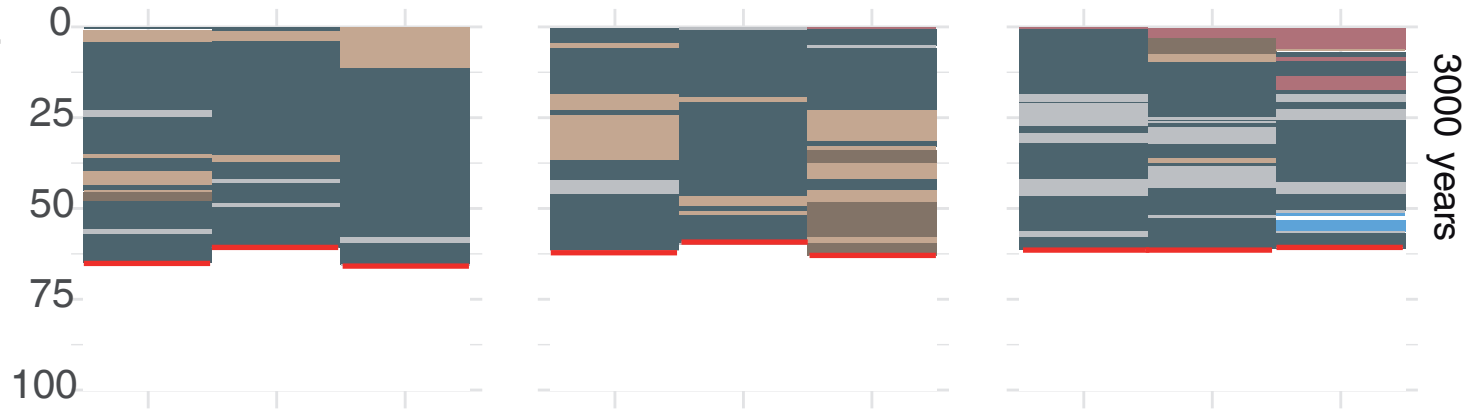

Low complexity

Medium complexity

High complexity

20 mm 40 mm 60 mm

20 mm 40 mm 60 mm

20 mm 40 mm 60 mm

Moraine age