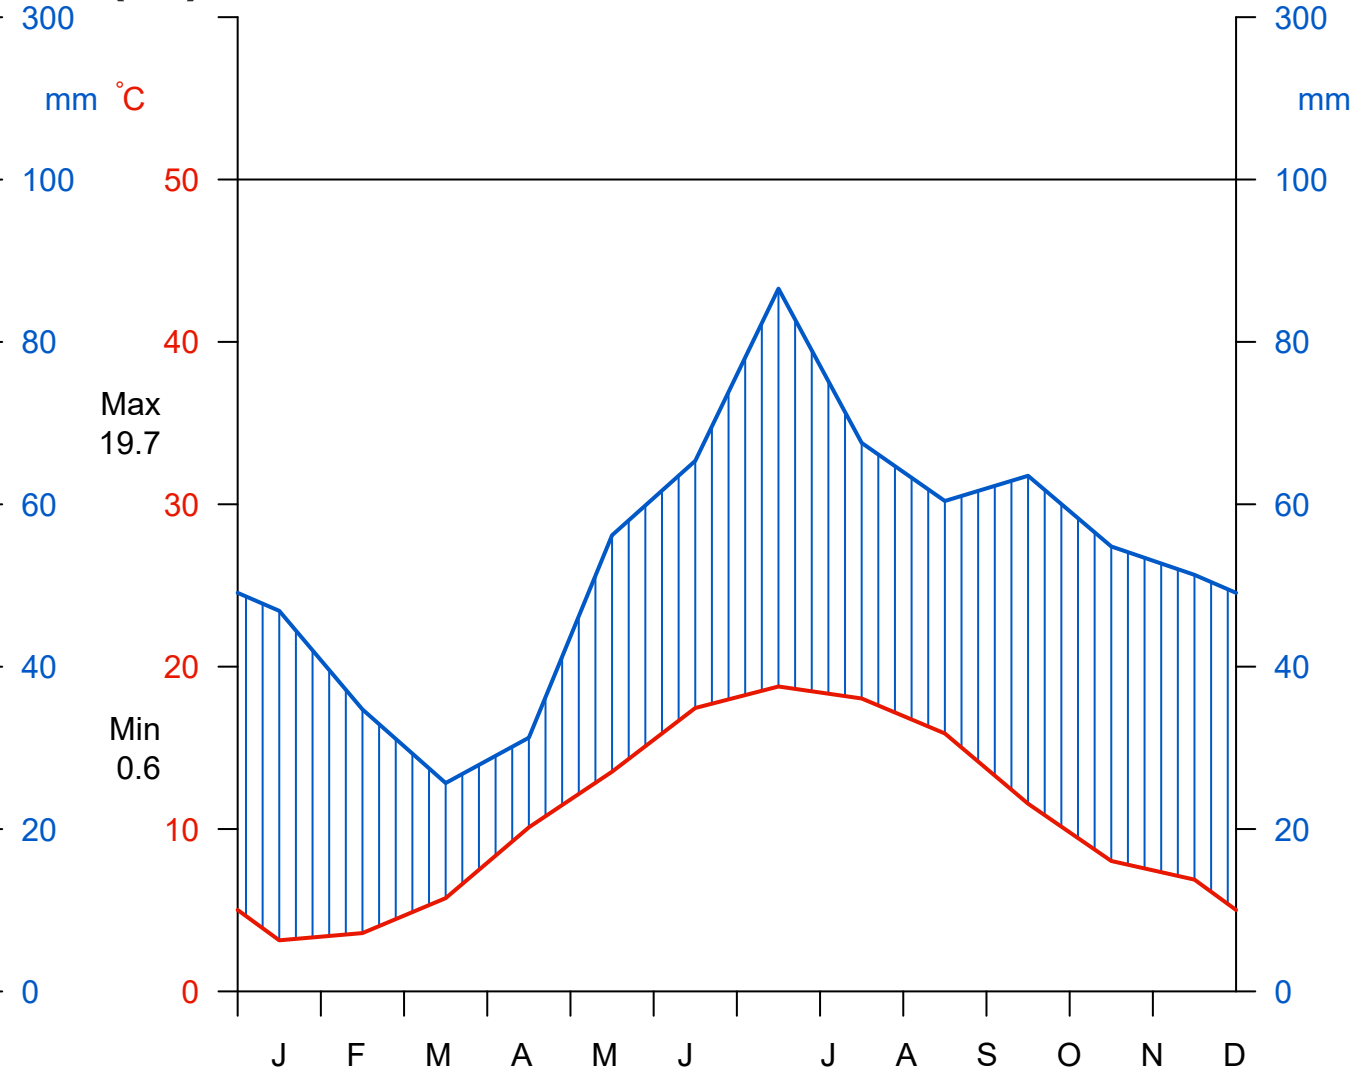

**(a)** Bad Lauchstädt (113 m a.s.l.)  
2012 to 2017

Average temperature 10.3 °C  
Annual precipitation 458 mm

**(b)** Selhausen (104 m a.s.l.)  
2012 to 2017

Average temperature 11.1 °C  
Annual precipitation 644 mm

**(c)** Bernburg (Saale) (Nord) (84 m a.s.l.)  
1981 to 2017

Average temperature 9.4 °C  
Annual precipitation 510 mm

**(d)** Forschungszentrum Jülich (91 m)  
1981 to 2017

Average temperature 9.8 °C  
Annual precipitation 715 mm