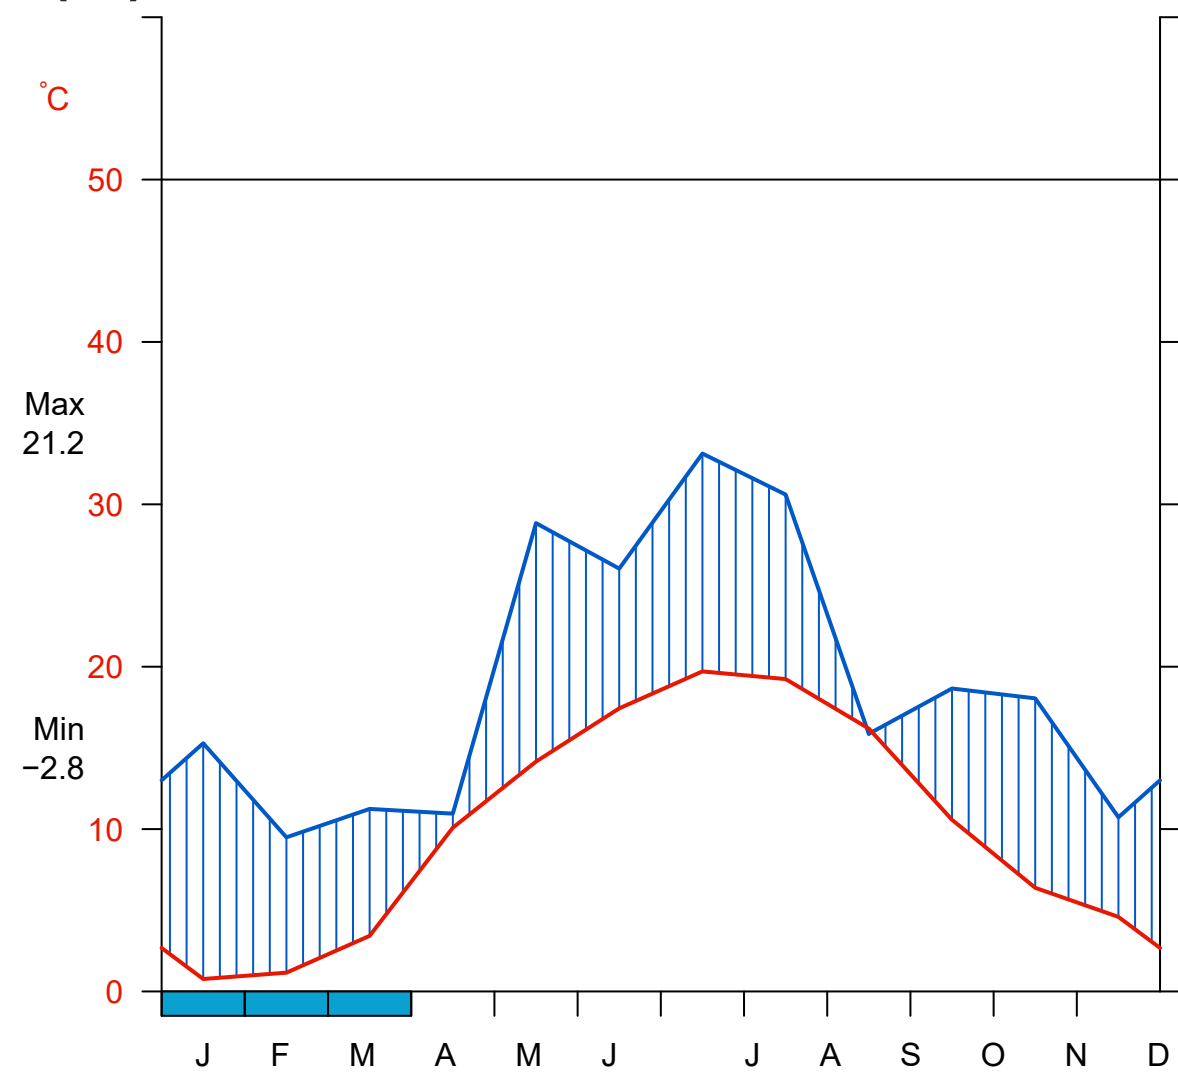

**(a)** Bad Lauchstädt (113 m a.s.l.)  
2012 to 2017

Average temperature 10.3 °C  
Annual precipitation 458 mm

**(b)** Selhausen (104 m a.s.l.)  
2012 to 2017

Average temperature 11.1 °C  
Annual precipitation 644 mm

**(c)** Bernburg (Saale) (Nord) (84 m a.s.l.)  
1981 to 2017

Average temperature 9.4 °C  
Annual precipitation 510 mm

**(d)** Forschungszentrum Jülich (91 m)  
1981 to 2017

Average temperature 9.8 °C  
Annual precipitation 715 mm