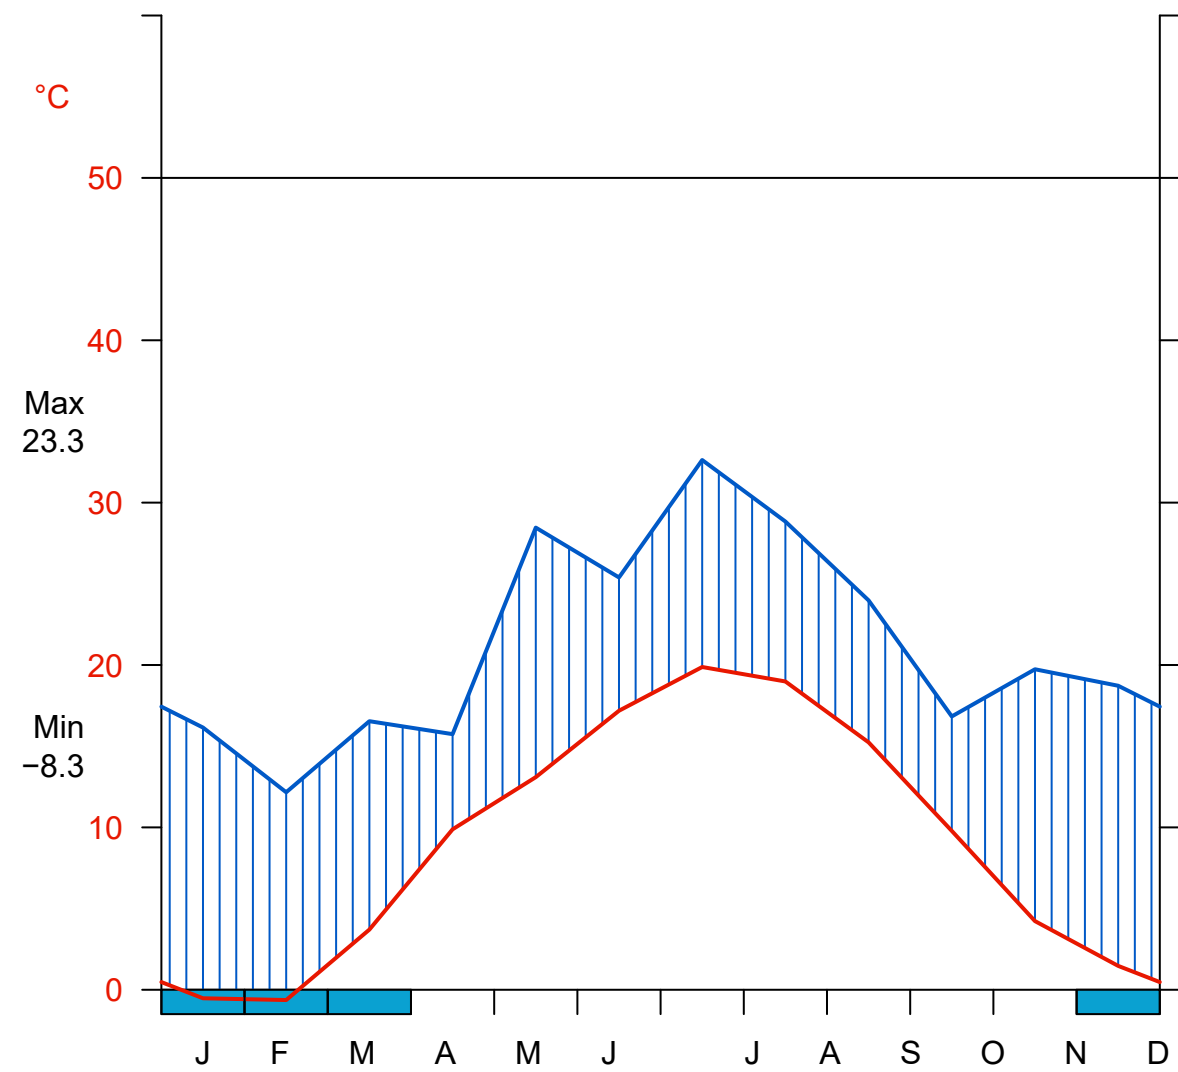

**(a)** Bad Lauchstädt (113 m a.s.l.)  
2012 to 2017

Average temperature 10.3 °C  
Annual precipitation 458 mm

**(b)** Selhausen (104 m a.s.l.)  
2012 to 2017

Average temperature 11.1 °C  
Annual precipitation 644 mm

**(c)** Bernburg (Saale) (Nord) (84 m a.s.l.)  
1981 to 2017

Average temperature 9.4 °C  
Annual precipitation 510 mm

**(d)** Forschungszentrum Jülich (91 m)  
1981 to 2017

Average temperature 9.8 °C  
Annual precipitation 715 mm