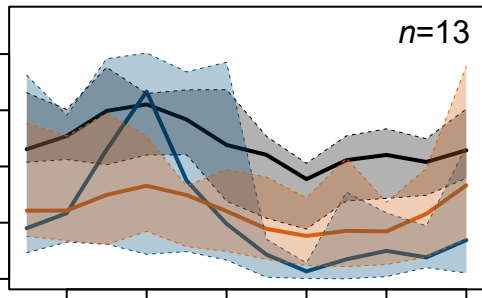

All chains

RCP 2.6

RCP 4.5

RCP 8.5

Thur

Jura

Valais

Engadin

Mean conditions

Extreme conditions