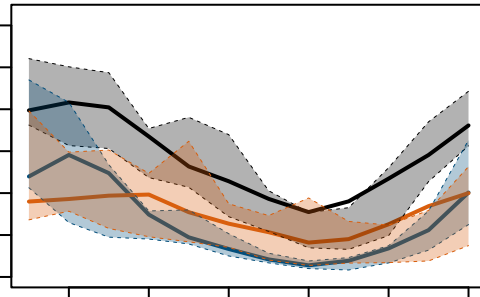

All chains

RCP 2.6

RCP 4.5

RCP 8.5

Thur

Jura

Valais

Engadin

Mean conditions

Extreme conditions