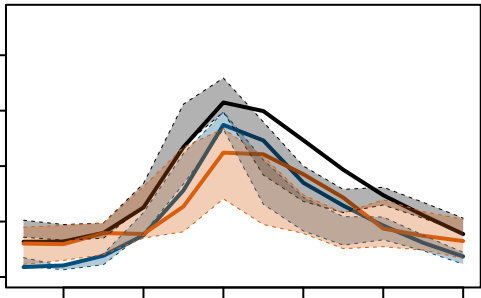

All chains

RCP 2.6

RCP 4.5

RCP 8.5

Thur

Jura

Valais

Engadin

Mean conditions

Extreme conditions