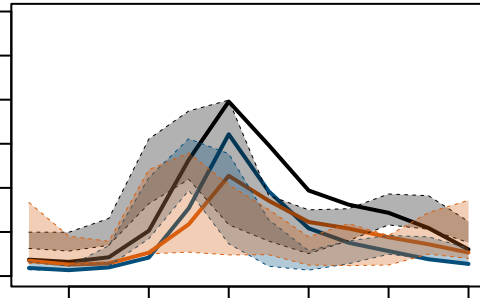

All chains

RCP 2.6

RCP 4.5

RCP 8.5

Thur

Jura

Valais

Engadin

Mean conditions

Extreme conditions