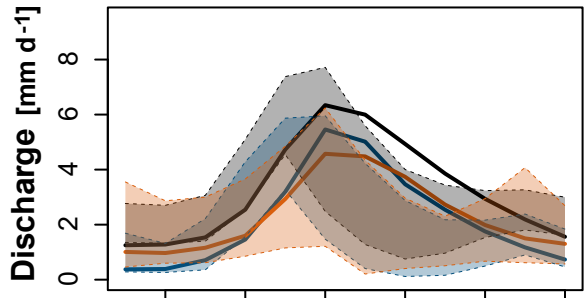

All chains

RCP 2.6

RCP 4.5

RCP 8.5

Thur

Jura

Valais

Engadin

Mean conditions

Extreme conditions