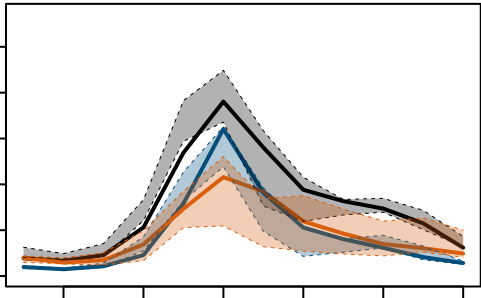

All chains

RCP 2.6

RCP 4.5

RCP 8.5

Thur

Jura

Valais

Engadin

Mean conditions

Extreme conditions