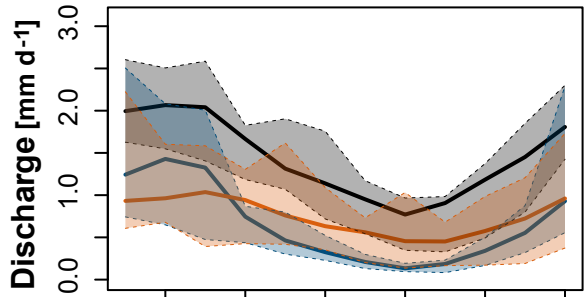

All chains

RCP 2.6

RCP 4.5

RCP 8.5

Thur

Jura

Valais

Engadin

Mean conditions

Extreme conditions