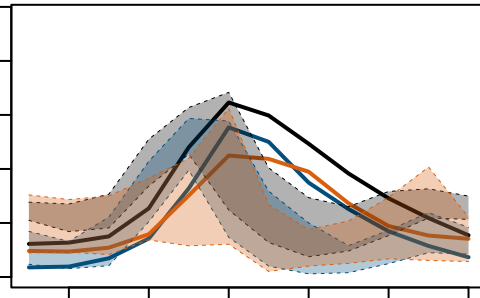

All chains

RCP 2.6

RCP 4.5

RCP 8.5

Thur

Jura

Valais

Engadin

Mean conditions

Extreme conditions