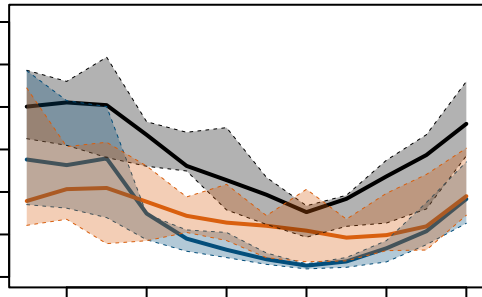

All chains

RCP 2.6

RCP 4.5

RCP 8.5

Thur

Jura

Valais

Engadin

Mean conditions

Extreme conditions