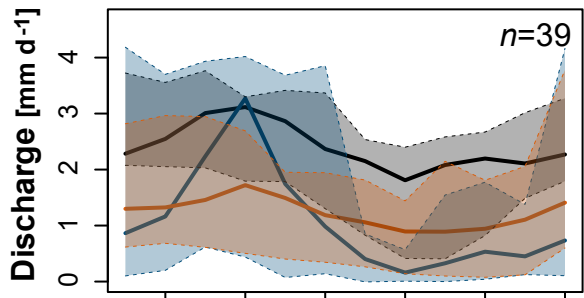

All chains

RCP 2.6

RCP 4.5

RCP 8.5

Thur

Jura

Valais

Engadin

Mean conditions

Extreme conditions