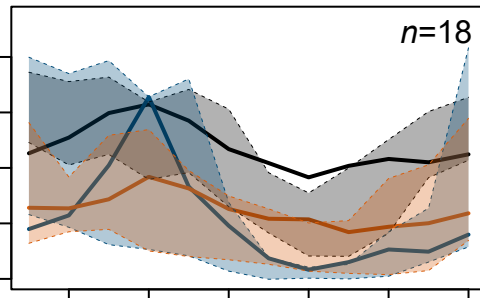

All chains

RCP 2.6

RCP 4.5

RCP 8.5

Thur

Jura

Valais

Engadin

Mean conditions

Extreme conditions