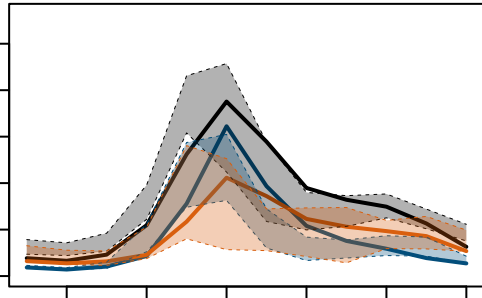

All chains

RCP 2.6

RCP 4.5

RCP 8.5

Thur

Jura

Valais

Engadin

Mean conditions

Extreme conditions