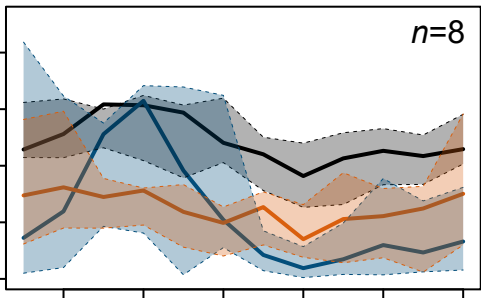

All chains

RCP 2.6

RCP 4.5

RCP 8.5

Thur

Jura

Valais

Engadin

Mean conditions

Extreme conditions