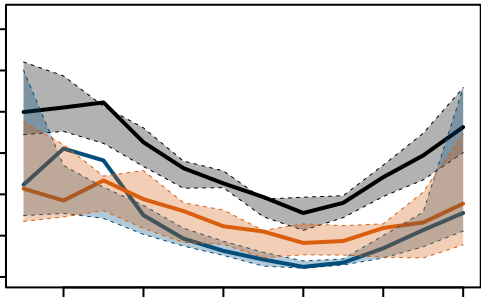

All chains

RCP 2.6

RCP 4.5

RCP 8.5

Thur

Jura

Valais

Engadin

Mean conditions

Extreme conditions