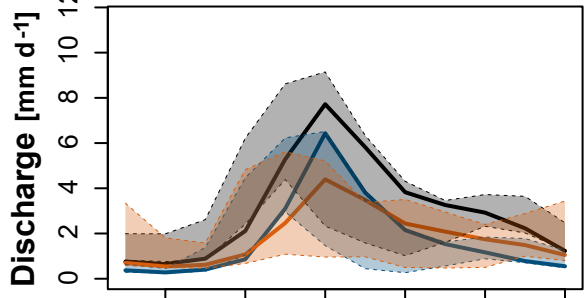

All chains

RCP 2.6

RCP 4.5

RCP 8.5

Thur

Jura

Valais

Engadin

Mean conditions

Extreme conditions