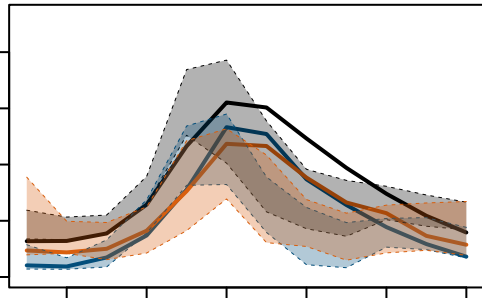

All chains

RCP 2.6

RCP 4.5

RCP 8.5

Thur

Jura

Valais

Engadin

Mean conditions

Extreme conditions