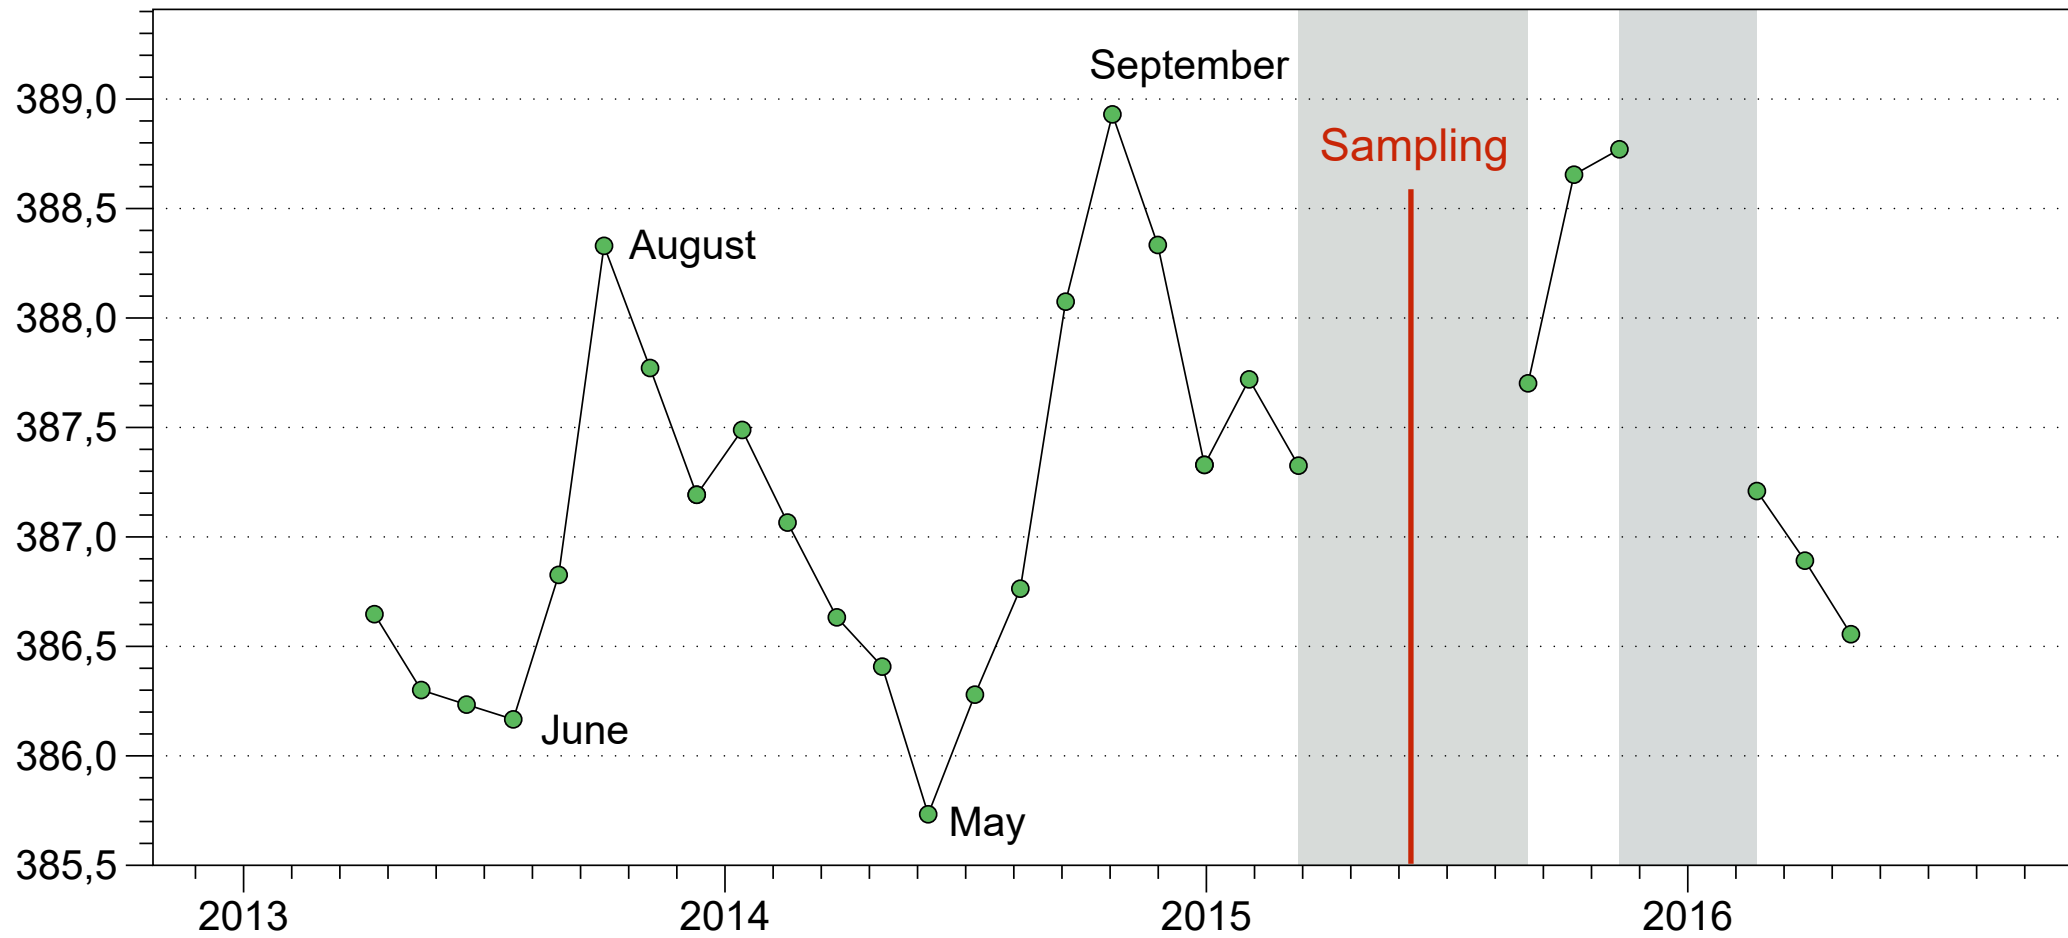

Lake Iro level variations

Lake Fitri level variations