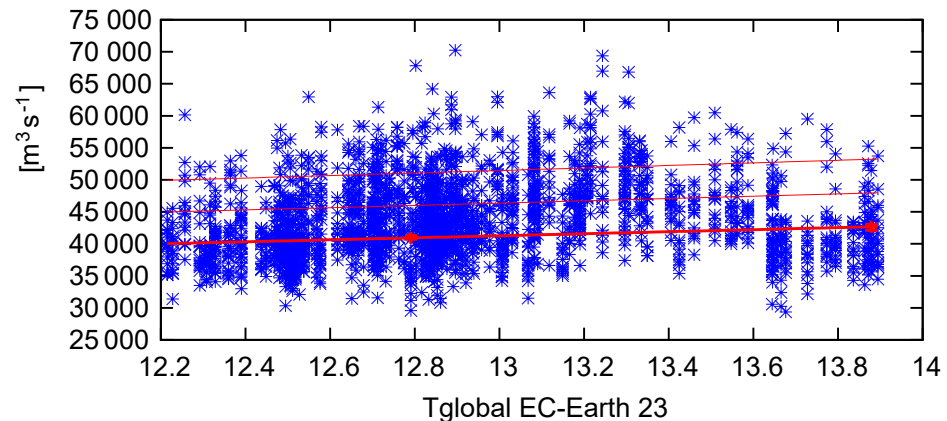

Jul-Sep discharge SWAT EC-Earth RCP85 1880:2017 (95% CI)

(a)

Jul-Sep discharge SWAT EC-Earth RCP85 1880:2017 (95% CI)

(b)

(c)