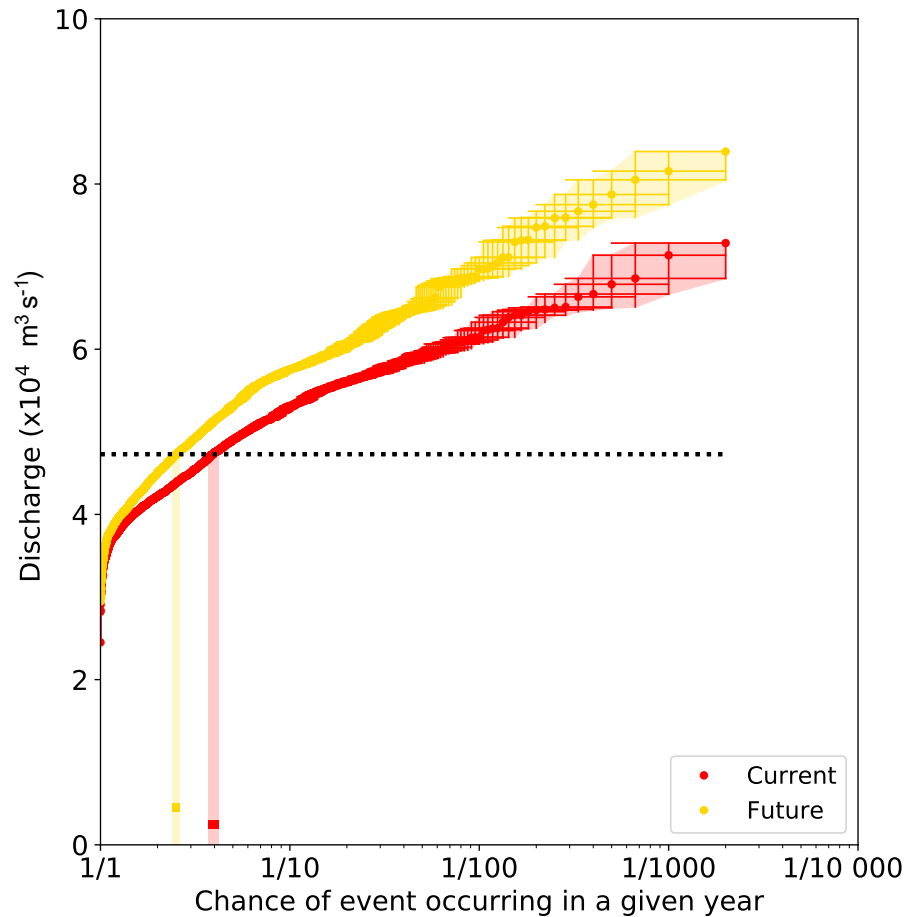

Jul-Sep discharge SWAT EC-Earth RCP85 1880:2017 (95% CI)

(a)

Jul-Sep discharge SWAT EC-Earth RCP85 1880:2017 (95% CI)

(b)

(c)