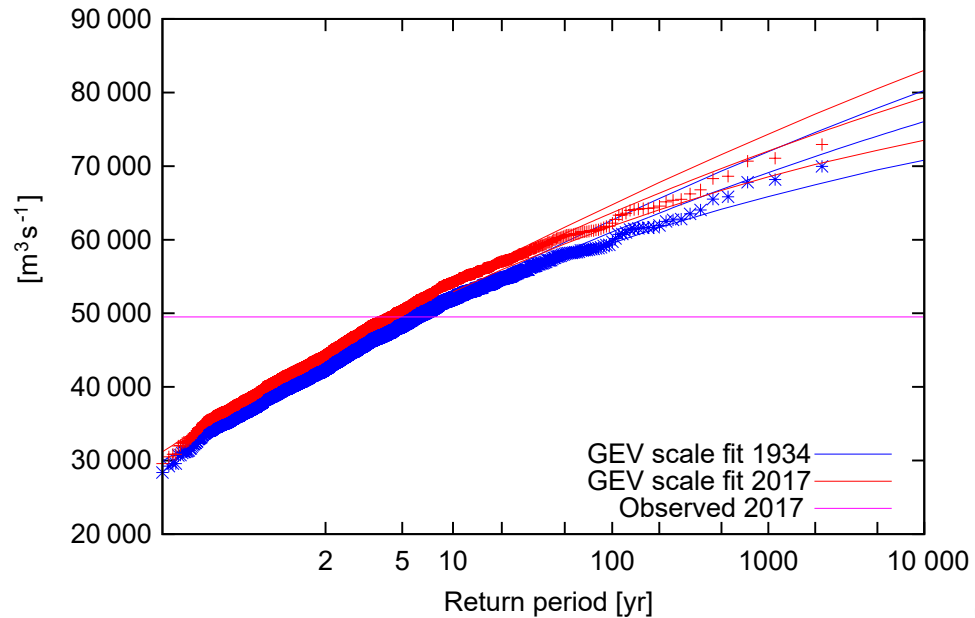

Jul-Sep discharge SWAT EC-Earth RCP85 1880:2017 (95% CI)

(a)

Jul-Sep discharge SWAT EC-Earth RCP85 1880:2017 (95% CI)

(b)

(c)