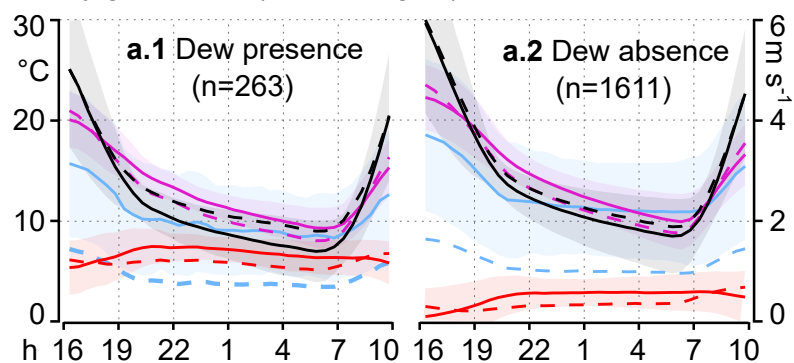

**(a) Dry grasslands (n=1874 nights)**

**(b) Temperate grasslands (n=390 nights)**

**(c) Tropical grasslands (n=449 nights)**