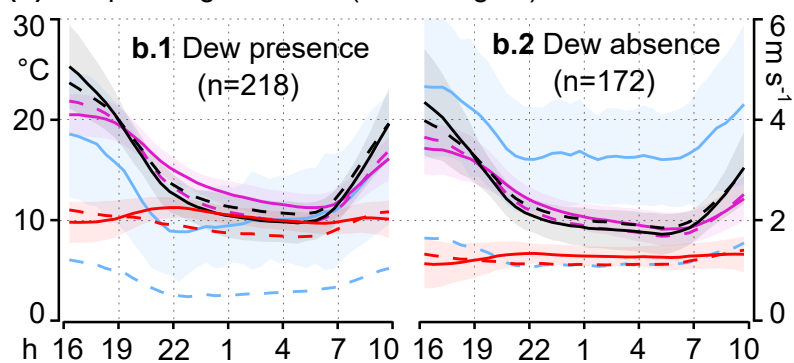

**(a) Dry grasslands (n=1874 nights)**

**(b) Temperate grasslands (n=390 nights)**

**(c) Tropical grasslands (n=449 nights)**