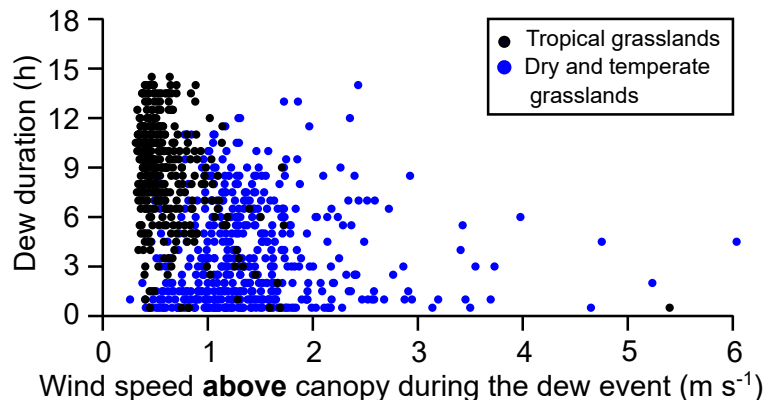

(a) Forests (990 dewy nights)

(b) Grasslands (928 dewy nights)

(c) Forests and grasslands (1918 dewy nights)

(d) Forests and grasslands, density plot (1918 dewy nights)