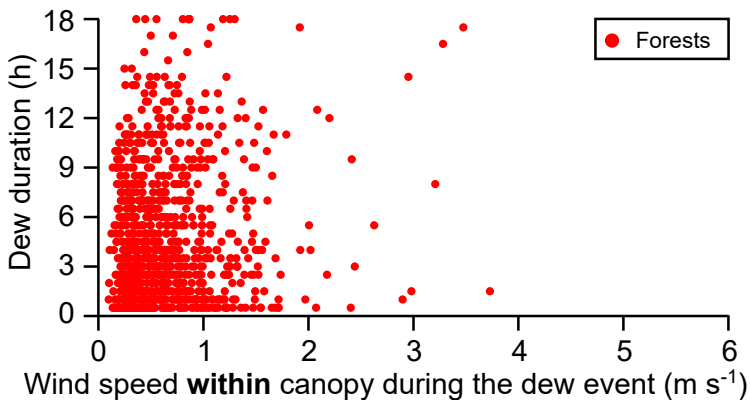

(a) Forests (990 dewy nights)

(b) Grasslands (928 dewy nights)

(c) Forests and grasslands (1918 dewy nights)

(d) Forests and grasslands, density plot (1918 dewy nights)