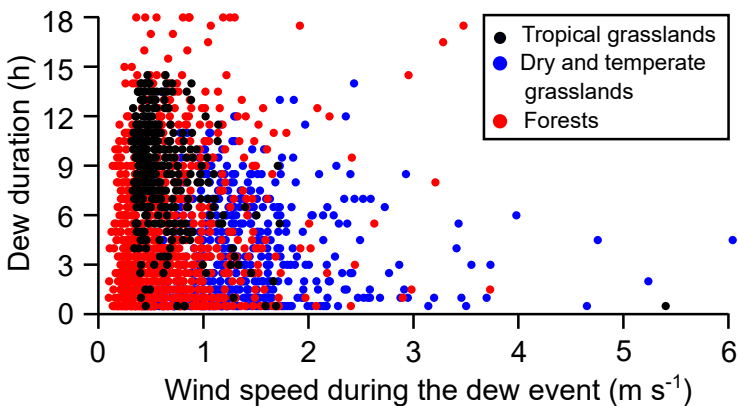

(a) Forests (990 dewy nights)

(b) Grasslands (928 dewy nights)

(c) Forests and grasslands (1918 dewy nights)

(d) Forests and grasslands, density plot (1918 dewy nights)