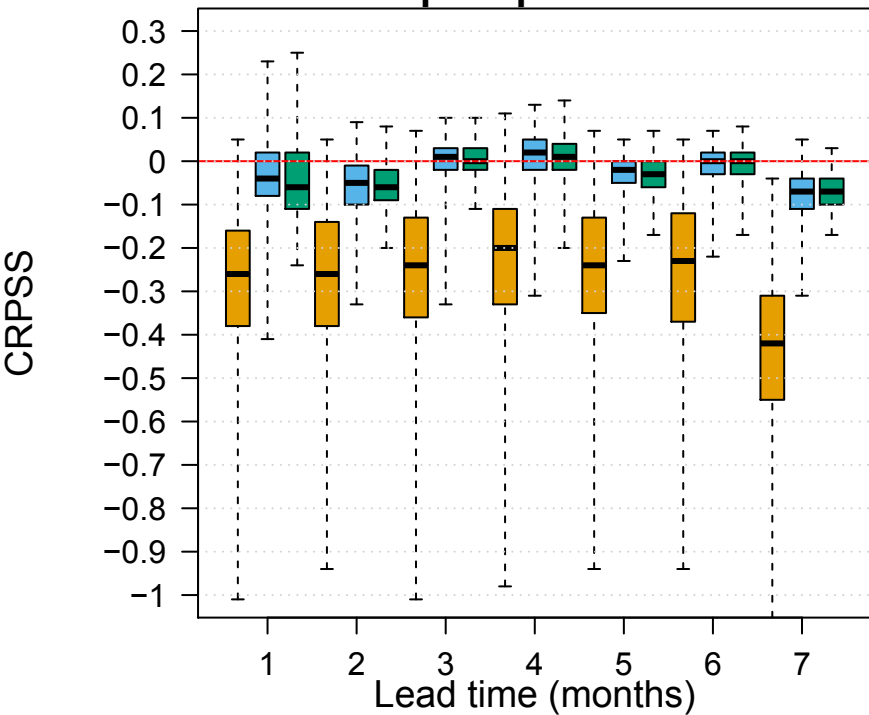

### Maximum monthly precipitation

### Number of dry days

Legend: RAW (orange), LS (light blue), QM (teal)