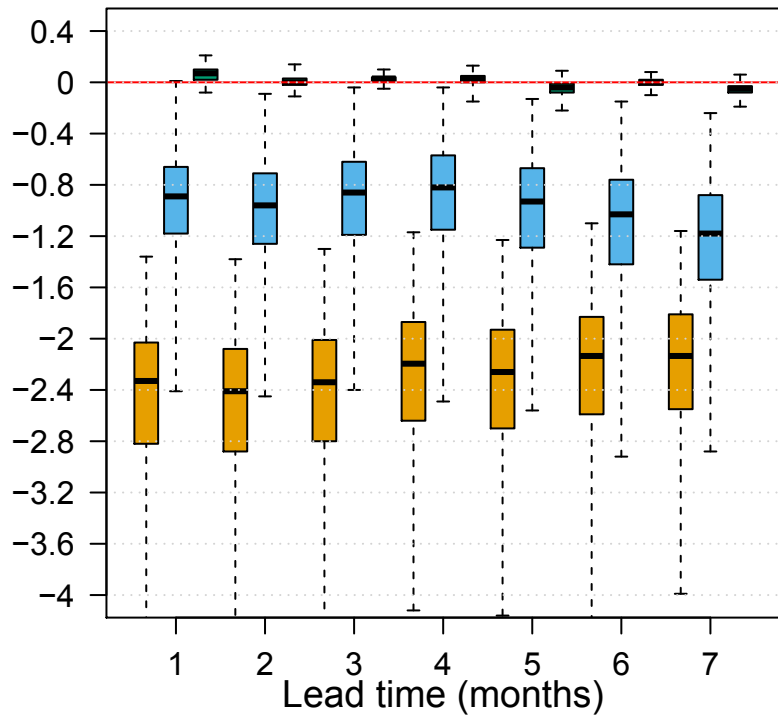

### Maximum monthly precipitation

### Number of dry days

Legend: RAW (orange), LS (light blue), QM (teal)