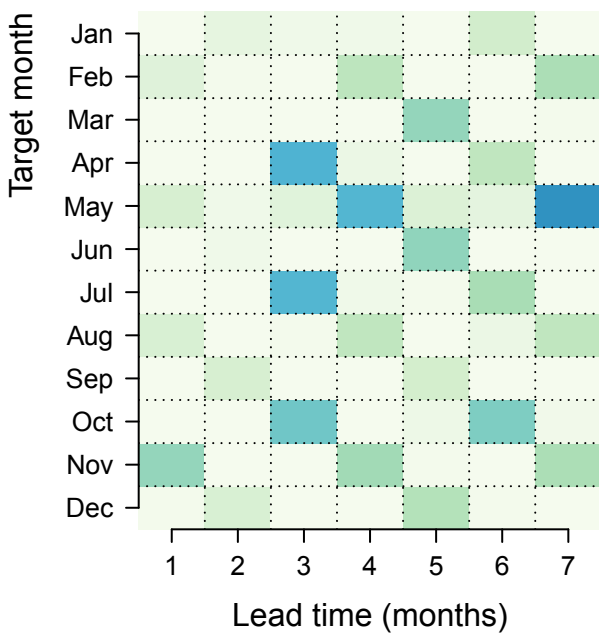

Precipitation RAW

Temperature RAW

Reference evapotranspiration RAW

Precipitation LS

Temperature LS

Reference evapotranspiration LS

Precipitation QM

Temperature QM

Reference evapotranspiration QM