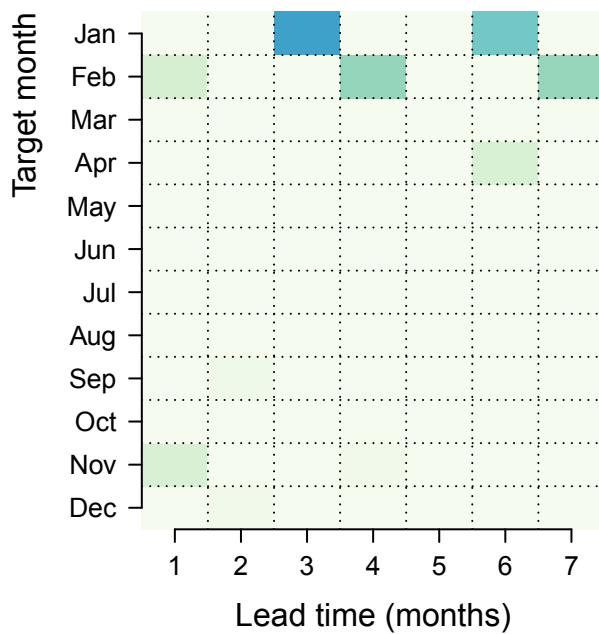

Precipitation RAW

Temperature RAW

Reference evapotranspiration RAW

Precipitation LS

Temperature LS

Reference evapotranspiration LS

Precipitation QM

Temperature QM

Reference evapotranspiration QM