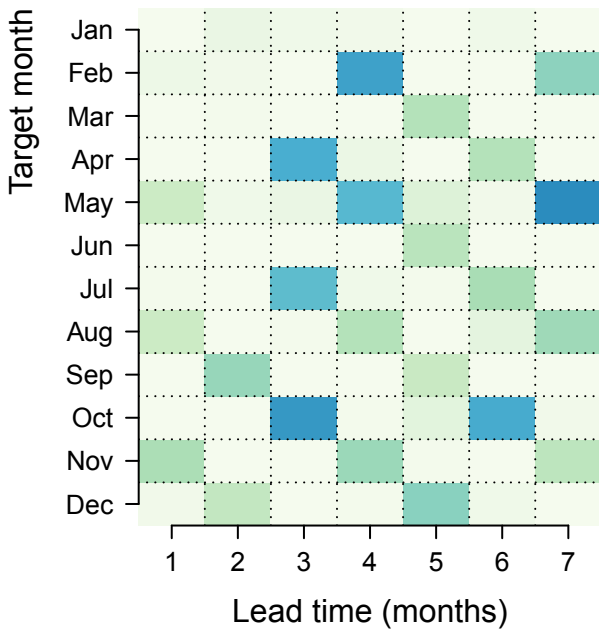

Precipitation RAW

Temperature RAW

Reference evapotranspiration RAW

Precipitation LS

Temperature LS

Reference evapotranspiration LS

Precipitation QM

Temperature QM

Reference evapotranspiration QM