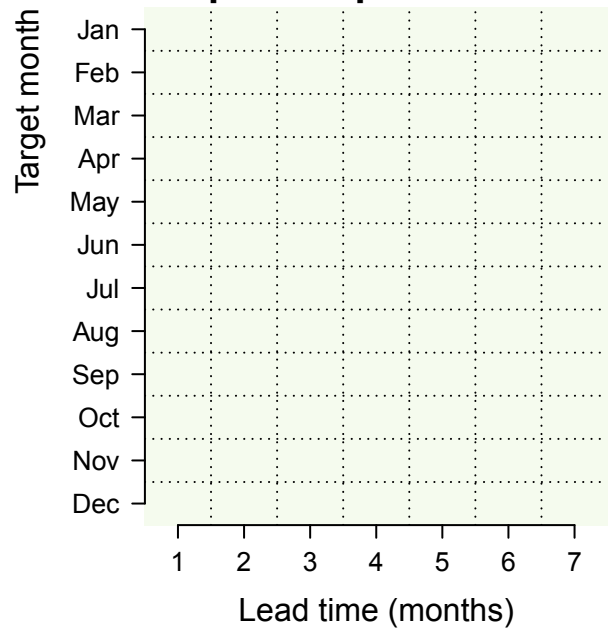

Precipitation RAW

Temperature RAW

Reference evapotranspiration RAW

Precipitation LS

Temperature LS

Reference evapotranspiration LS

Precipitation QM

Temperature QM

Reference evapotranspiration QM