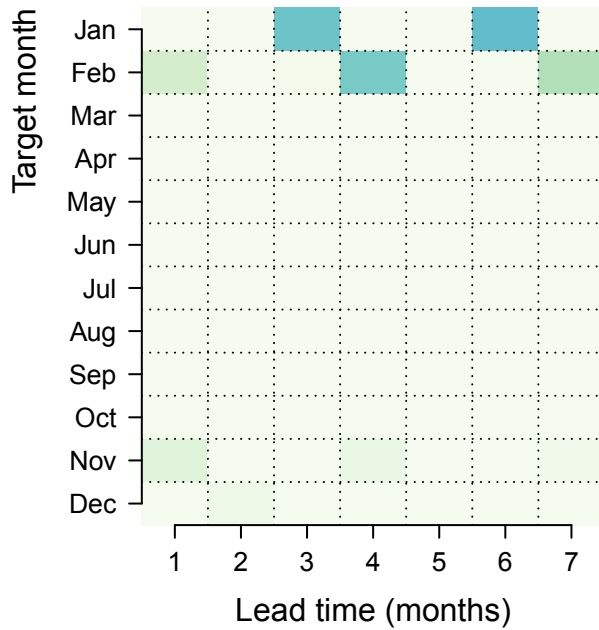

Precipitation RAW

Temperature RAW

Reference evapotranspiration RAW

Precipitation LS

Temperature LS

Reference evapotranspiration LS

Precipitation QM

Temperature QM

Reference evapotranspiration QM