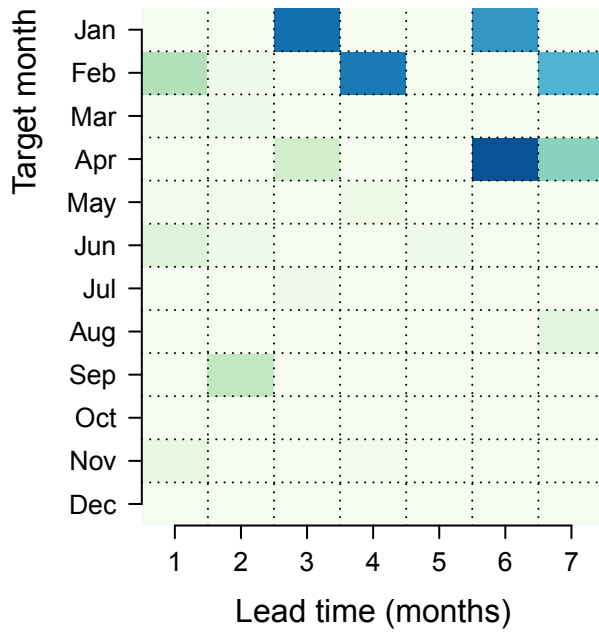

Precipitation RAW

Temperature RAW

Reference evapotranspiration RAW

Precipitation LS

Temperature LS

Reference evapotranspiration LS

Precipitation QM

Temperature QM

Reference evapotranspiration QM