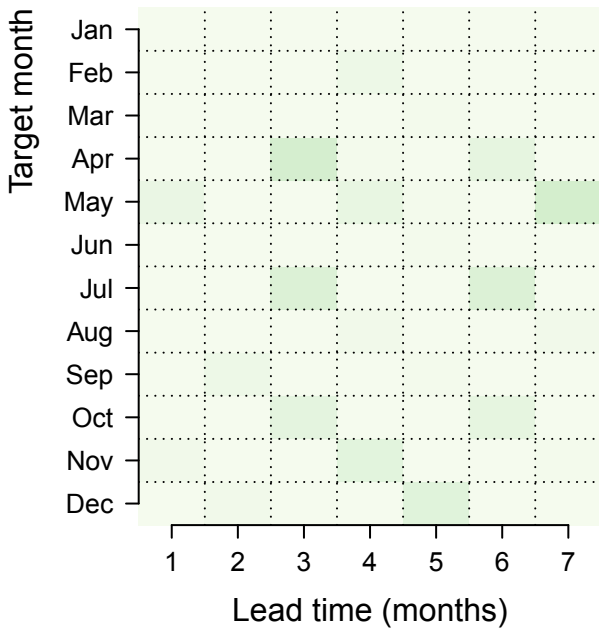

Precipitation RAW

Temperature RAW

Reference evapotranspiration RAW

Precipitation LS

Temperature LS

Reference evapotranspiration LS

Precipitation QM

Temperature QM

Reference evapotranspiration QM